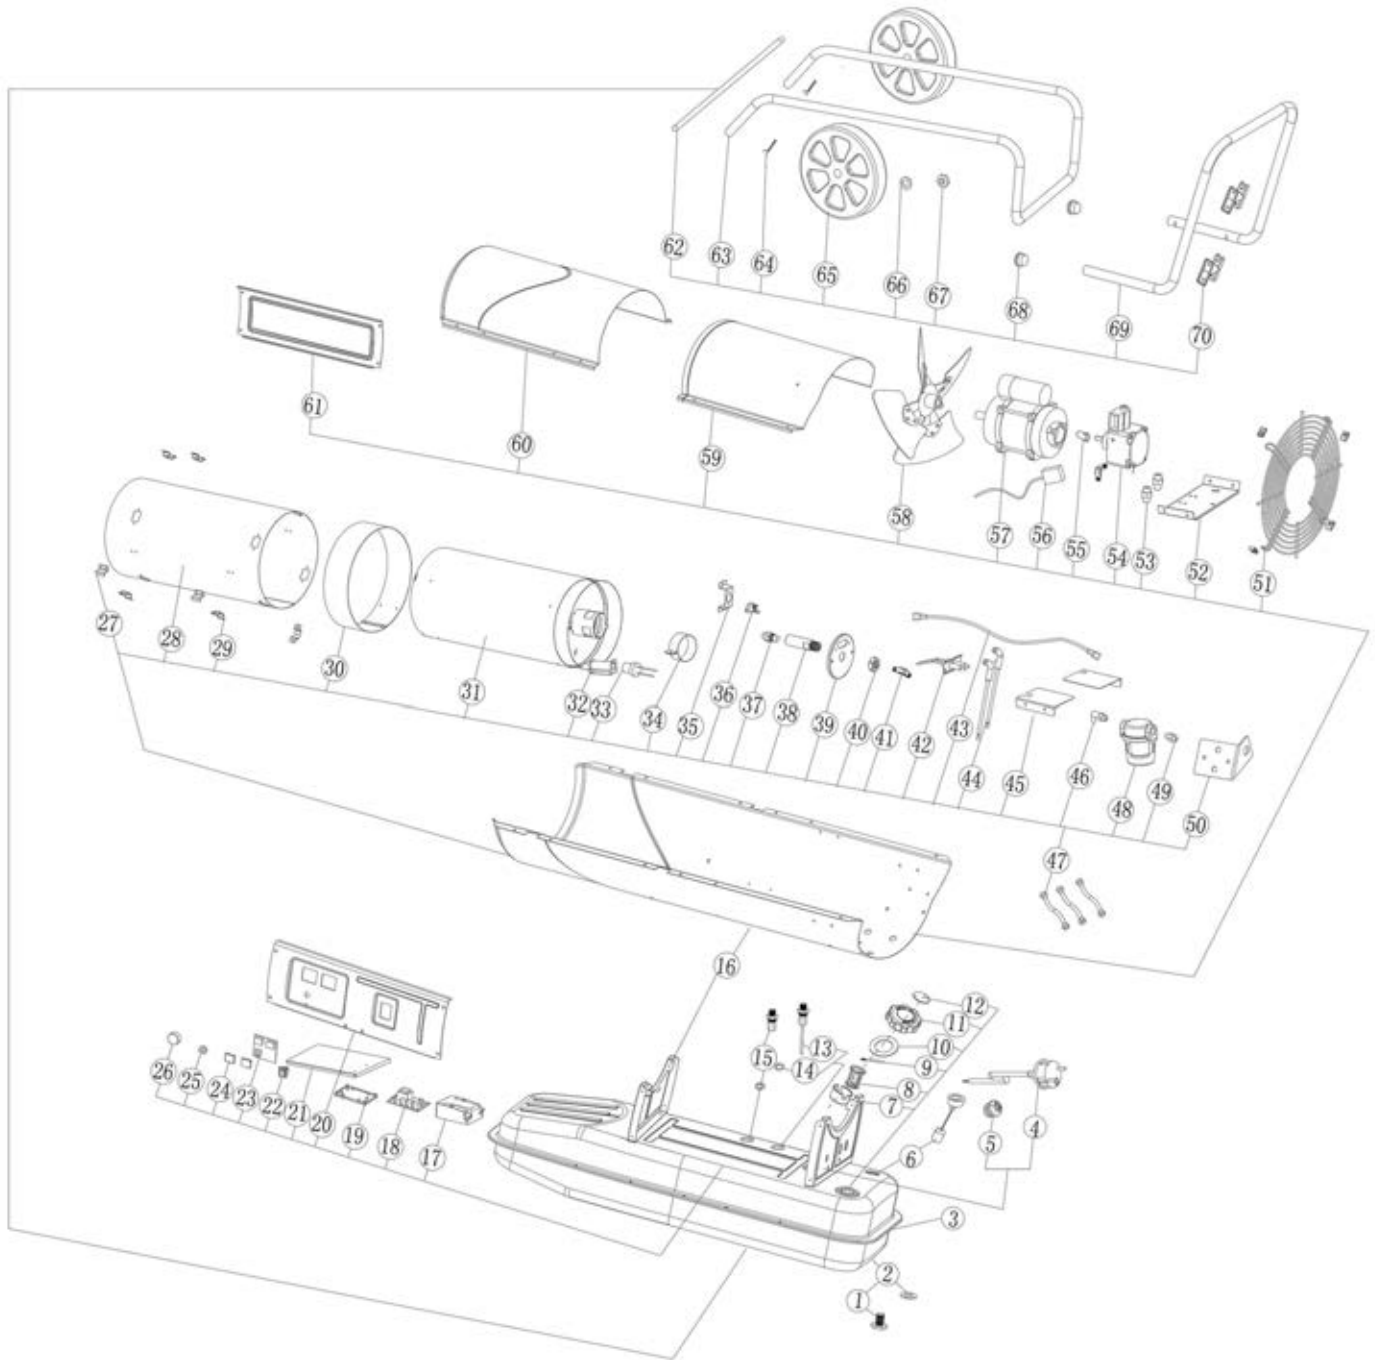

Parts Information:
Space Warmer® Kerosene/Diesel Heater
340,000Btu/hr with Wheels
Model No: AB3412

NOTE: It is our policy to continually improve products and as such we reserve the right to alter data, specifications and component parts without prior notice. There may be alternative versions of this product, please contact us should you require this information.

Parts Information:
Space Warmer® Kerosene/Diesel Heater
340,000Btu/hr with Wheels
Model No: AB3412

Item	Part No.	Description
1	AB3412.01	Oil Drain Screw
2	AB3412.02	Oil Drain Sealing Ring
3	AB3412.03	Fuel Tank
5	AB3412.05	Cable Fastener
6	AB3412.06	Oil Leveler
7	AB3412.07	Oil Inlet Filter Holder
8	AB3412.08	Oil Inlet Filter
9	AB3412.09	Tank Cap Shaft
10	AB3412.10	Sealing Ring
11	AB3412.11	Fuel Tank Cap
12	AB3412.12	Breath Cover
13	AB3412.13	Oil Suction Pipe
14	AB3412.14	Sealing Ring
15	AB3412.15	Oil Pipe Union
16	AB3412.16	Bottom Casing
17	AB3412.17	Ignition Transformer
18	AB3412.18	Power PCB
19	AB3412.19	PCB Support
20	AB3412.20	Control Panel
21	AB3412.21	Support Bracket
22	AB3412.22	On/Off Switch
23	AB3412.23	Display PCB
24	AB3412.24	Display Window
25	AB3412.25	Fixing Nut
26	AB3412.26	Thermostat Knob
27	AB3412.27	Hook
28	AB3412.28	Heat Insulation Casing
29	AB3412.29	Chamber Bracket
30	AB3412.30	Casing Support Ring
31	AB3412.31	Combustion Chamber
32	AB3412.32	Photocell Ass'y Bracket
33	AB3412.33	Photocell Ass'y
34	AB3412.34	Air Adjustment Ring
35	AB3412.35	Thermostat Bracket
36	AB3412.36	Reset Thermostat