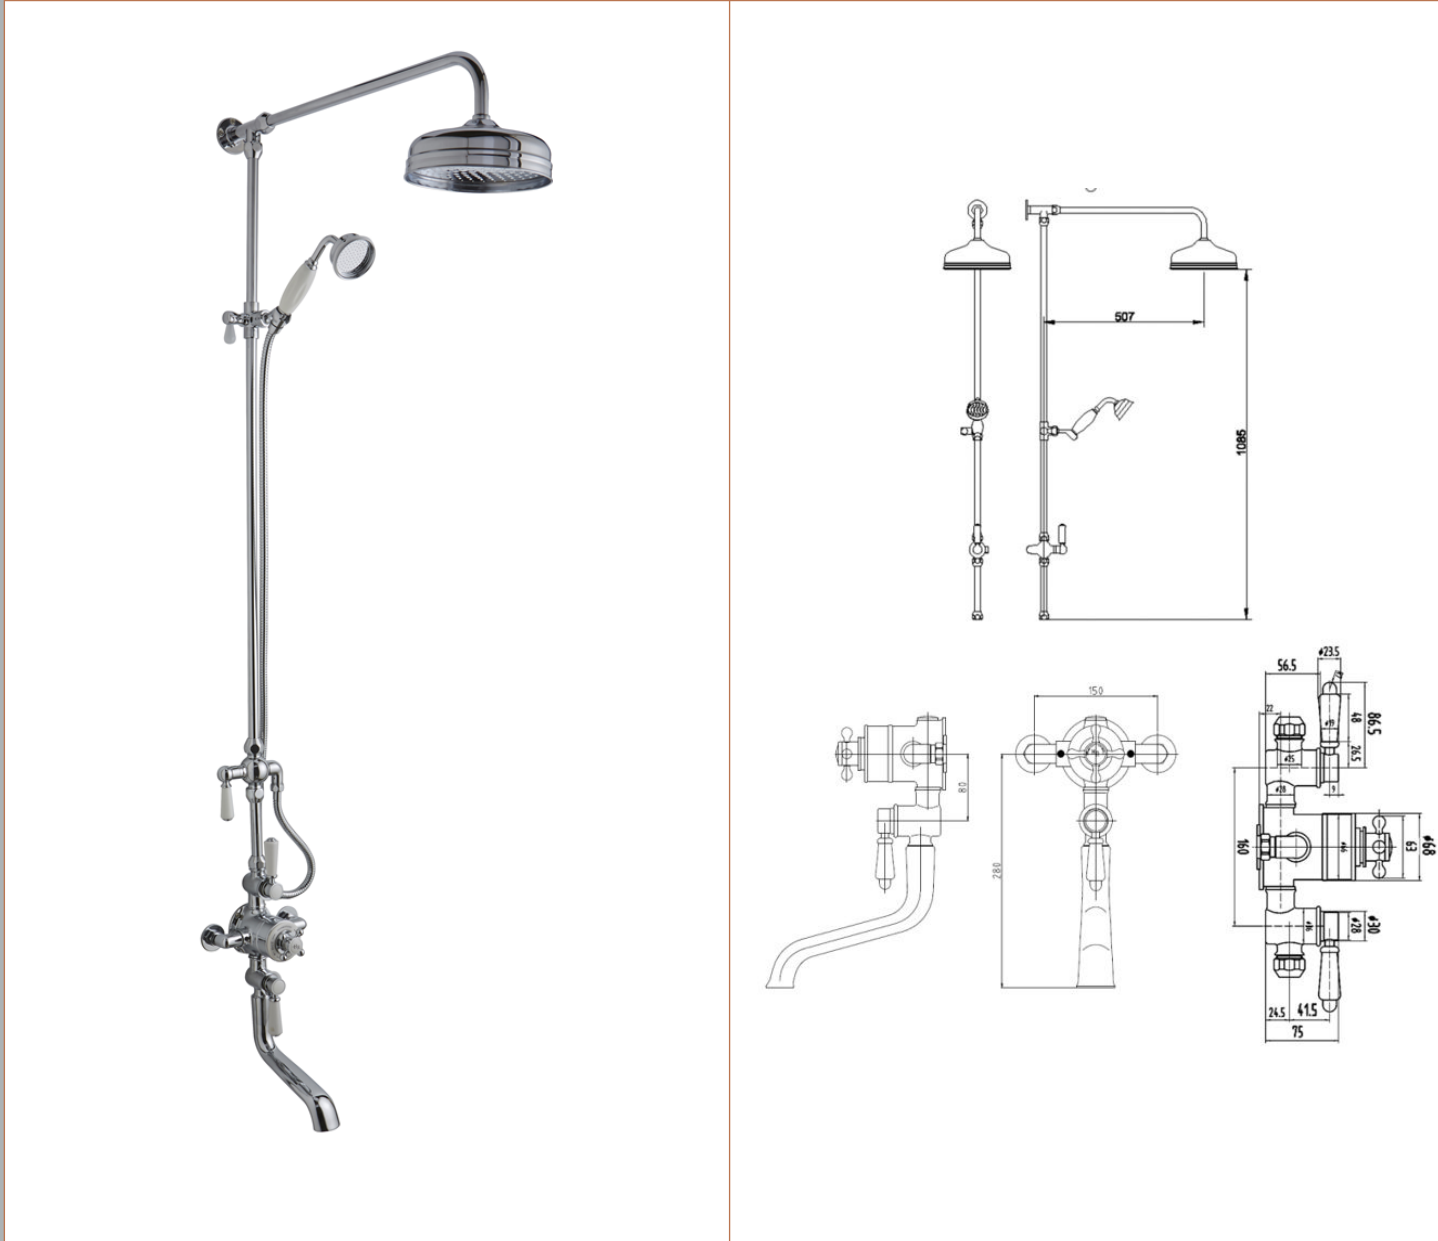

Sales Code: TSVT103

Description: Topaz Triple Exposed Valve Riser & Spout

### Product Dimensions

Length (mm):	
Width (mm):	195
Height (mm):	1440
Depth (mm):	667
Nett Weight (kg):	15

### Packaging Dimensions

Length (mm):	1100
Width (mm):	260
Height (mm):	
Gross Weight (kg):	15

### Product Details

Country of Origin:	
Fitting Instruction:	Yes
Product Material:	Brass
Mount Type:	Wall
Outlet Elbow Supplied:	Not Applicable
Easy Clean:	Not Applicable
Head Included:	Yes
Handset Included:	Yes
Body Jets Included:	Not Applicable
No of Body Jets:	Not Applicable
Operating Pressure (bar):	0.5
Valve/Cartridge Type:	1/4 Turn Ceramic Disc
Flow Rates (L/min):	0.1 bar: 4.5    0.5 bar: 13    1 bar: 18.5    2 bar: 26    3 bar: 33
TMV2 Approved:	No    Approval No: N/A
TMV3 Approved:	No    Approval No: N/A
WRAS Approved:	No    Approval No: N/A
Head Function:	Single
Handset Function:	Single Setting
Body Jet Info:	Not Applicable
Pipe Size:	15 mm (1/2" Bsp)
Pipe Centres:	150mm
Colour/Finish:	Chrome
Hose Included:	Not Applicable
No. of Outlets:	2