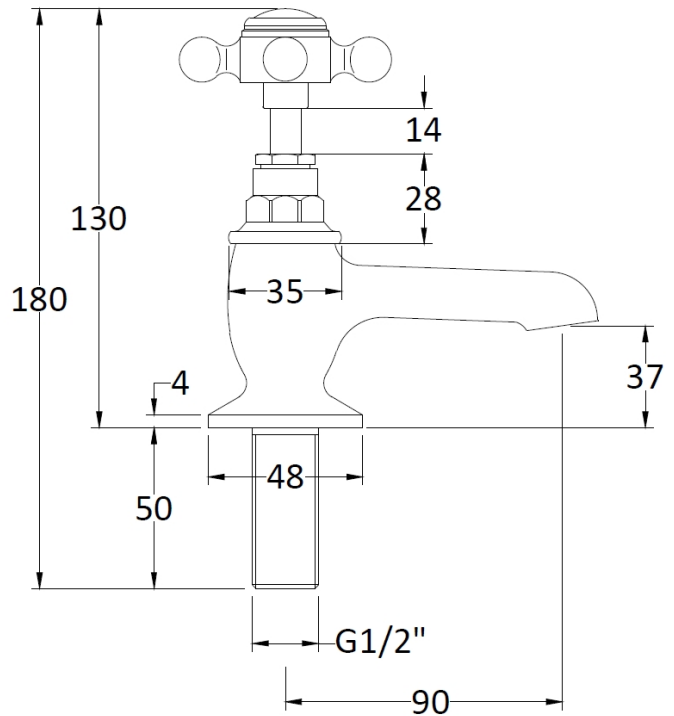

B A Y S W A T E R

London W.2

CODE: BAYT101

DESCRIPTION: Basin Taps/Xhead/Hex Collar

CATEGORY: Taps

PRODUCT DIMENSIONS				
Height (mm)	Width (mm)	Depth (mm)	Length (mm)	Nett Wgt Kg
141	66	119		1.43

PACKAGING DIMENSIONS			
Height (mm)	Width (mm)	Depth (mm)	Gross Wgt Kg
260	160	55	1.43

PACKAGING DATA			
Box Colour	White Cardboard Box		
Box Qty	1	Label Colour	White Label
Label Size	100 x 50	Label Qty	2

OUTER BOX DIMENSIONS (If Applicable)				
Height (mm)	Width (mm)	Depth (mm)	Length (mm)	Gross Wgt Kg
300	270	500		21
Barcode	5055275889015			

PRODUCT DETAILS	
Country of Origin	United Kingdom
Fitting Instruction	Yes
Product Material	Brass
Control Type	Manual
Waste Included	Waste Not Included
WRAS Approval	No Approval No. N/A
Operating Pressure (bar)	0.1
Valve/Cartridge Type	1/4 Turn Ceramic Disc

Colour/Finish	Chrome
Mount Type	Deck
Waste Type	Not Applicable
Flow Rates (L/min)	0.1 4.3 0.5 1 15.8 2 22.5 3 27.5
Pipe Size	15 mm (1/2" Bsp)
Pipe Centres	N/A

Check out our full range of Bathroom Taps

Contemporary Bathroom Taps