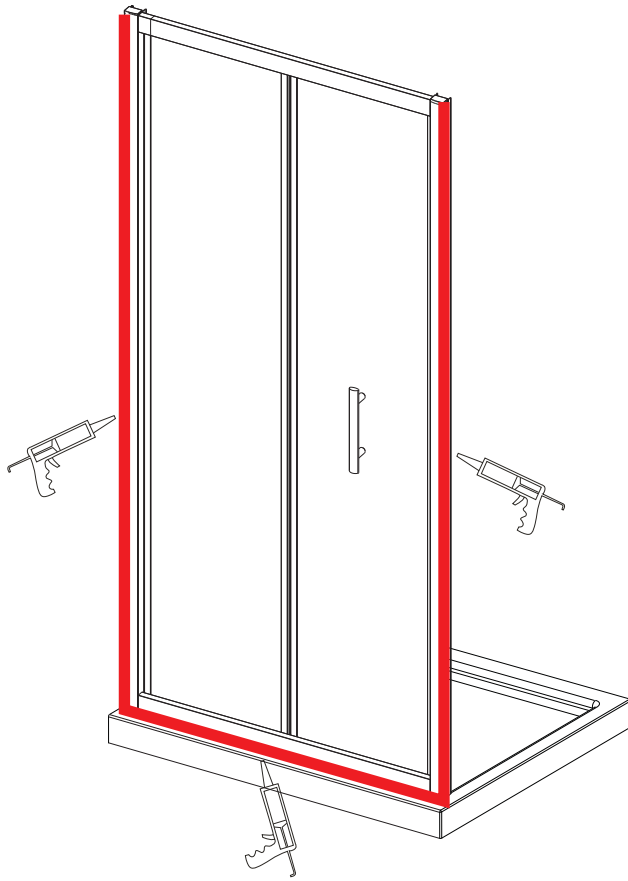

 This product is heavy and may require two people to install.

ASSEMBLY INSTRUCTIONS-DRAWING

- | | |
|--------------------------|-----------------------------------|
| (1) 2x Wall Profile A+B | (6) 6x Screws 4x30 |
| (2) 12x Screw Cover Caps | (7) 1x Bifold Door |
| (3) 3x Screw Caps | (8) 1x Handle |
| (4) 6x Screws 4x16 | (9) 2x Upright profile cover caps |
| (5) 6x Wall Plugs | (10) 2x wall caps |

Step 1 Mark wall fixing positions. Drill wall and screw to wall

Step 2 Slide other wall profile onto door, lift door onto tray

Step 3 Fitting wall profile of fixed panel side

Step 4 Fitting the fixed panel

Step 5 Drill the door frame to the wall profiles and fit the handle

Step 6 Fix cover caps

Step 7 Silicone the outside edges

Allow 24 hours for silicone to dry before use. Silicone on the outside edge only

Check out our full range of Shower Enclosures

Quadrant Shower Enclosures

Corner Entry Shower Enclosures

Walk in Shower Enclosures

Sliding Shower Doors

Bifold Shower Doors

Pivot Shower Doors

Hinged Shower Doors