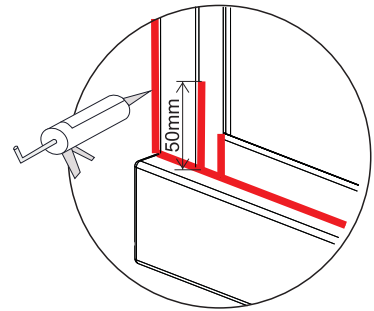

Step 7 Silicone the outside edges

Allow 24 hours for silicone to dry before use. Silicone on the outside edge only