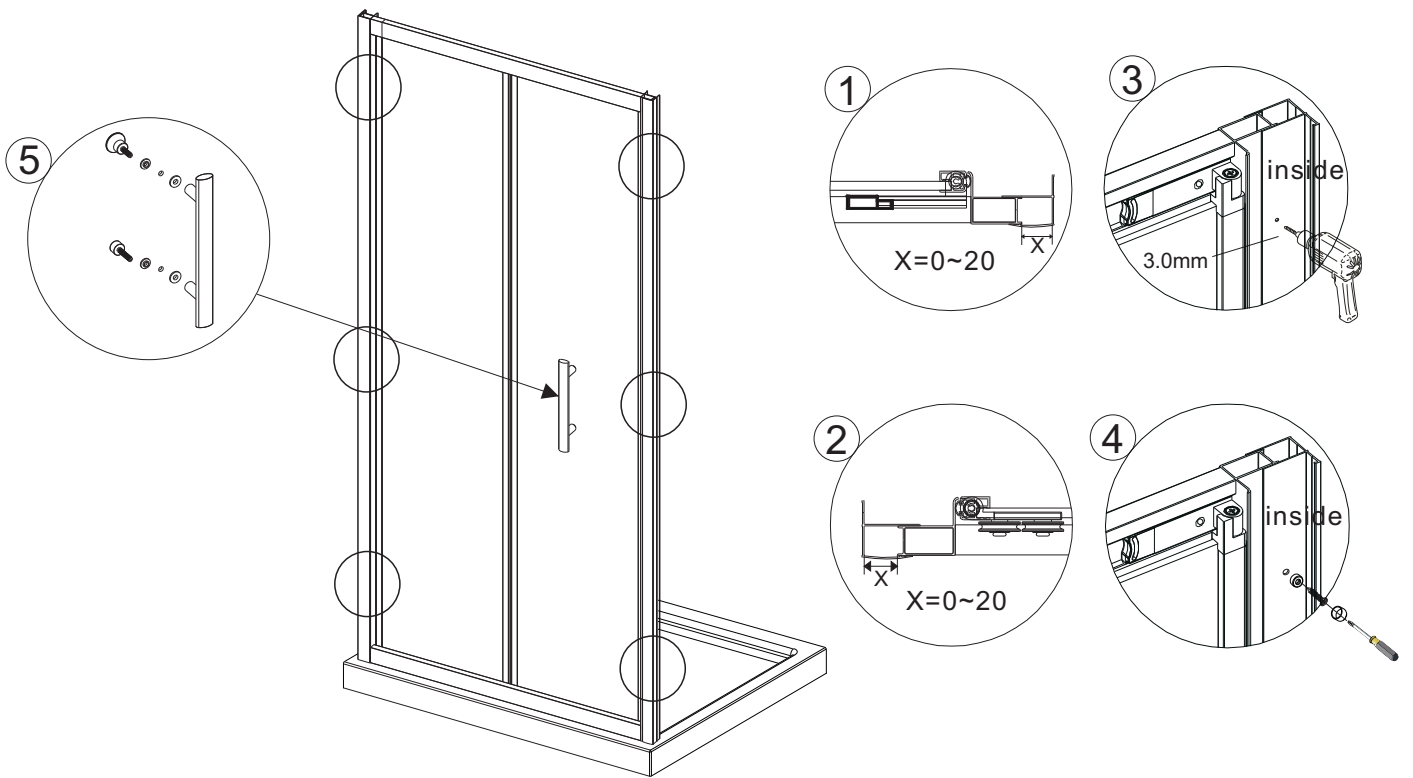

Step 5 Drill the door frame to the wall profiles and fit the handle