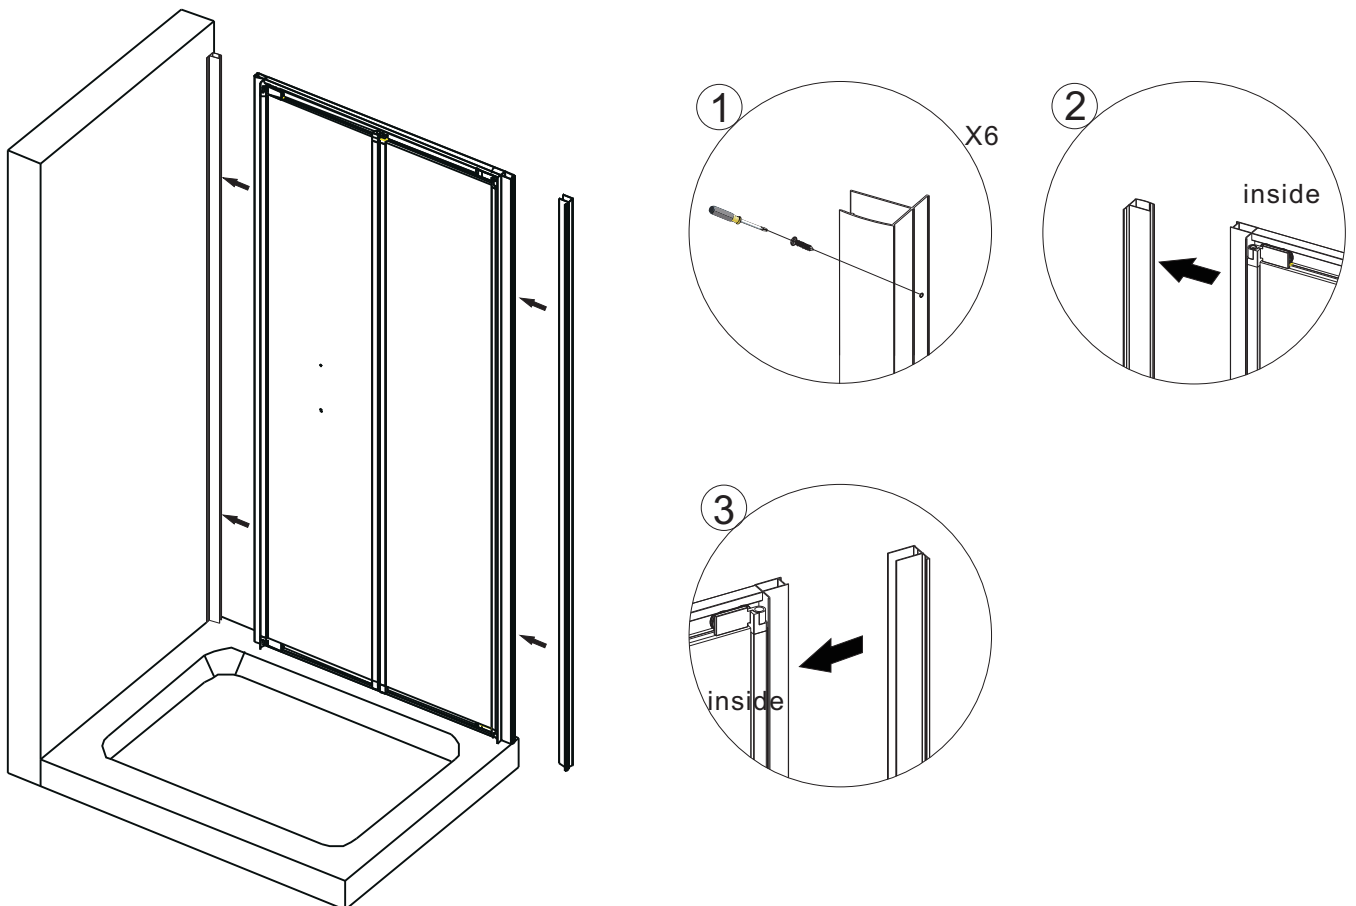

 This product is heavy and may require two people to install.

ASSEMBLY INSTRUCTIONS-DRAWING

- | | |
|--------------------------|-----------------------------------|
| (1) 2x Wall Profile A+B | (6) 6x Screws 4x30 |
| (2) 12x Screw Cover Caps | (7) 1x Bifold Door |
| (3) 3x Screw Caps | (8) 1x Handle |
| (4) 6x Screws 4x16 | (9) 2x Upright profile cover caps |
| (5) 6x Wall Plugs | (10) 2x wall caps |

Step 1 Mark wall fixing positions. Drill wall and screw to wall

Step 2 Slide other wall profile onto door, lift door onto tray

Step 3 Fitting wall profile of fixed panel side

Step 4 Fitting the fixed panel