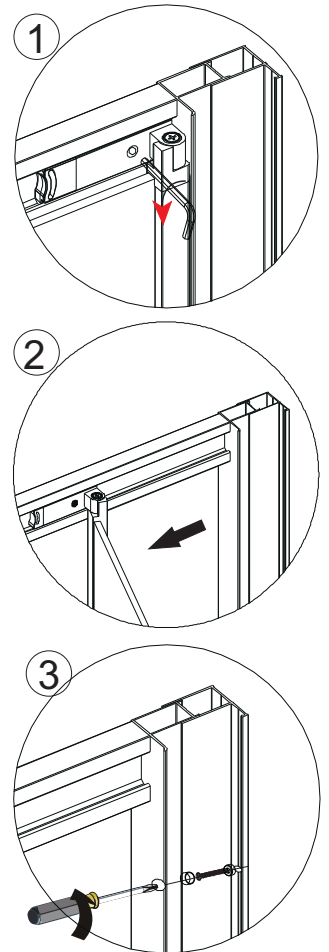

TOOLS REQUIRED

DESCRIPTION	PART IMAGE	DESCRIPTION	PART IMAGE
Tape measure		Drill	
Spirit level		Flat-head Screwdriver	
Pencil		Cross head Screwdriver	 PZ1
Ø6mm Drill bit		Mallet	
Ø3mm Drill bit		Silicone Sealant	

 This product is heavy and may require two people to install.

ASSEMBLY INSTRUCTIONS-DRAWING

- | | |
|--------------------------|-----------------------------------|
| (1) 2x Wall Profile A+B | (6) 6x Screws 4x30 |
| (2) 12x Screw Cover Caps | (7) 1x Bifold Door |
| (3) 3x Screw Caps | (8) 1x Handle |
| (4) 6x Screws 4x16 | (9) 2x Upright profile cover caps |
| (5) 6x Wall Plugs | (10) 2x wall caps |

Step 1 Mark wall fixing positions. Drill wall and screw to wall

Step 2 Slide other wall profile onto door, lift door onto tray

Step 3 Fitting wall profile of fixed panel side

Step 4 Fitting the fixed panel