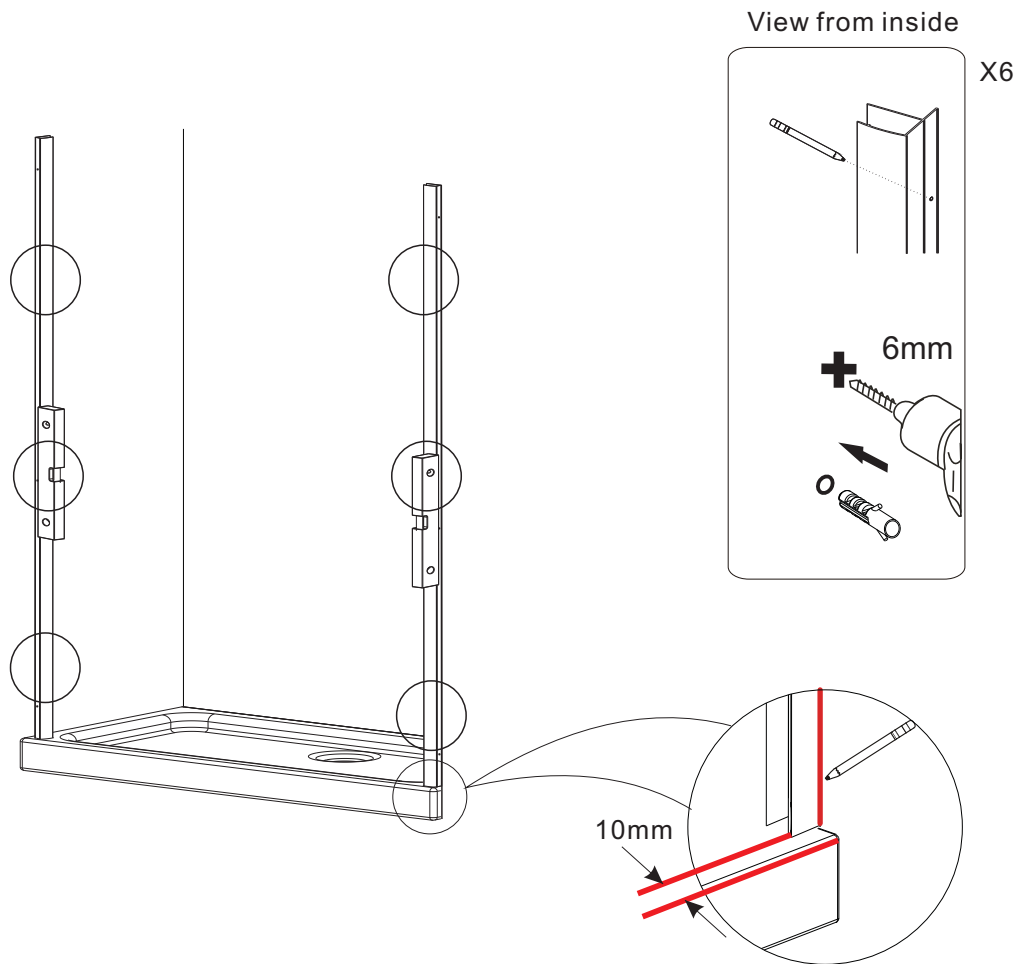

TOOLS REQUIRED

DESCRIPTION	PART IMAGE	DESCRIPTION	PART IMAGE
Tape measure		Drill	
Spirit level		Flat-head Screwdriver	
Pencil		Cross head Screwdriver	 PZ1
Ø6mm Drill bit		Mallet	
Ø3mm Drill bit		Silicone Sealant	

 This product is heavy and may require two people to install.

ASSEMBLY INSTRUCTIONS-DRAWING

- | | |
|--------------------------|-----------------------------------|
| (1) 2x Wall Profile A+B | (6) 6x Screws 4x30 |
| (2) 12x Screw Cover Caps | (7) 1x Bifold Door |
| (3) 3x Screw Caps | (8) 1x Handle |
| (4) 6x Screws 4x16 | (9) 2x Upright profile cover caps |
| (5) 6x Wall Plugs | (10) 2x wall caps |

Step 1 Mark wall fixing positions. Drill wall and screw to wall

Step 2 Slide other wall profile onto door, lift door onto tray

Step 3 Fitting wall profile of fixed panel side

Step 4 Fitting the fixed panel