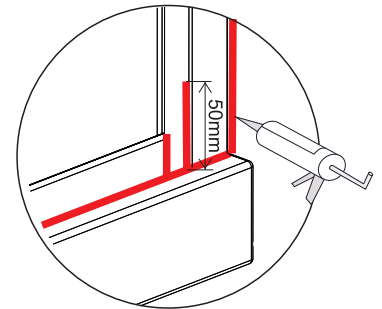

Step 7 Silicone the outside edges

Allow 24 hours for silicone to dry before use. Silicone on the outside edge only