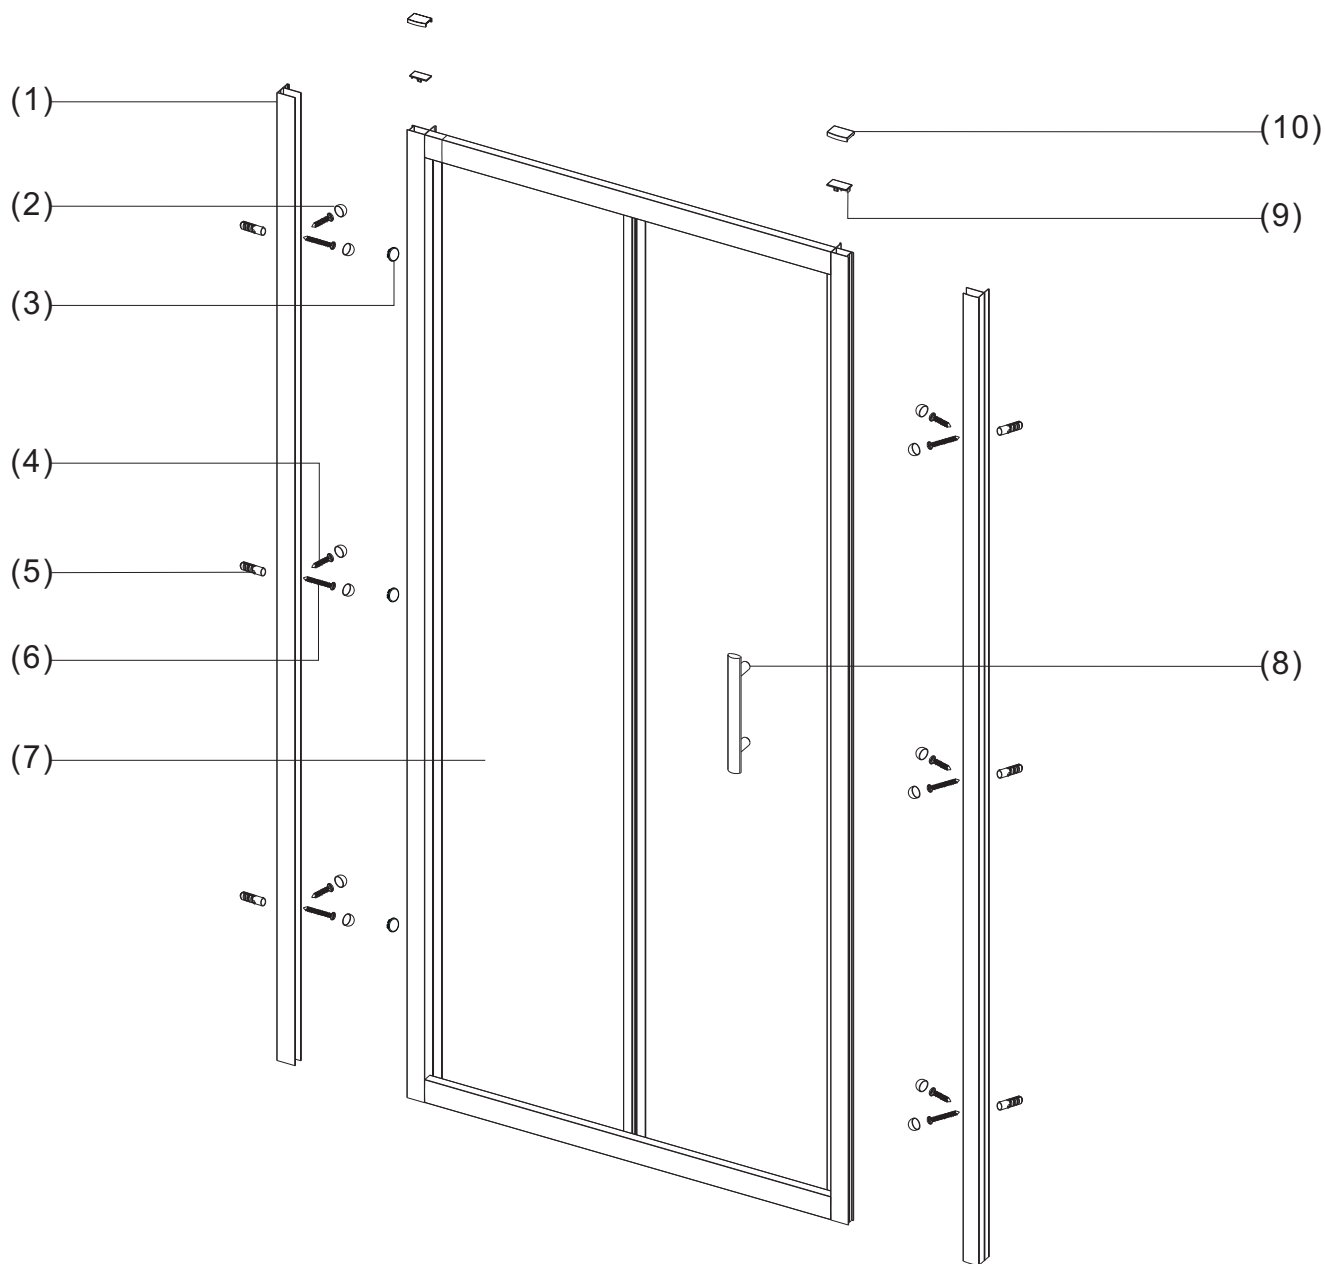

6mm BIFOLD DOOR GUIDE

General Information

Please inspect this product upon delivery. Any missing parts or manufacturing defects must be reported immediately to the supplier. Damage or defects reported later will not be accepted. **TAKE CARE WHEN HANDLING GLASS PARTS-AVOID HEAVY CONTACT BETWEEN THE GLASS EDGES AND ANY HARD SURFACE.** Glass breakage claims will not be accepted after the product has been unpacked.

TOOLS REQUIRED

DESCRIPTION	PART IMAGE	DESCRIPTION	PART IMAGE
Tape measure		Drill	
Spirit level		Flat-head Screwdriver	
Pencil		Cross head Screwdriver	 PZ1
Ø6mm Drill bit		Mallet	
Ø3mm Drill bit		Silicone Sealant	

 This product is heavy and may require two people to install.

ASSEMBLY INSTRUCTIONS-DRAWING

- | | |
|--------------------------|-----------------------------------|
| (1) 2x Wall Profile A+B | (6) 6x Screws 4x30 |
| (2) 12x Screw Cover Caps | (7) 1x Bifold Door |
| (3) 3x Screw Caps | (8) 1x Handle |
| (4) 6x Screws 4x16 | (9) 2x Upright profile cover caps |
| (5) 6x Wall Plugs | (10) 2x wall caps |

Step 1 Mark wall fixing positions. Drill wall and screw to wall

Step 2 Slide other wall profile onto door, lift door onto tray

Step 3 Fitting wall profile of fixed panel side

Step 4 Fitting the fixed panel