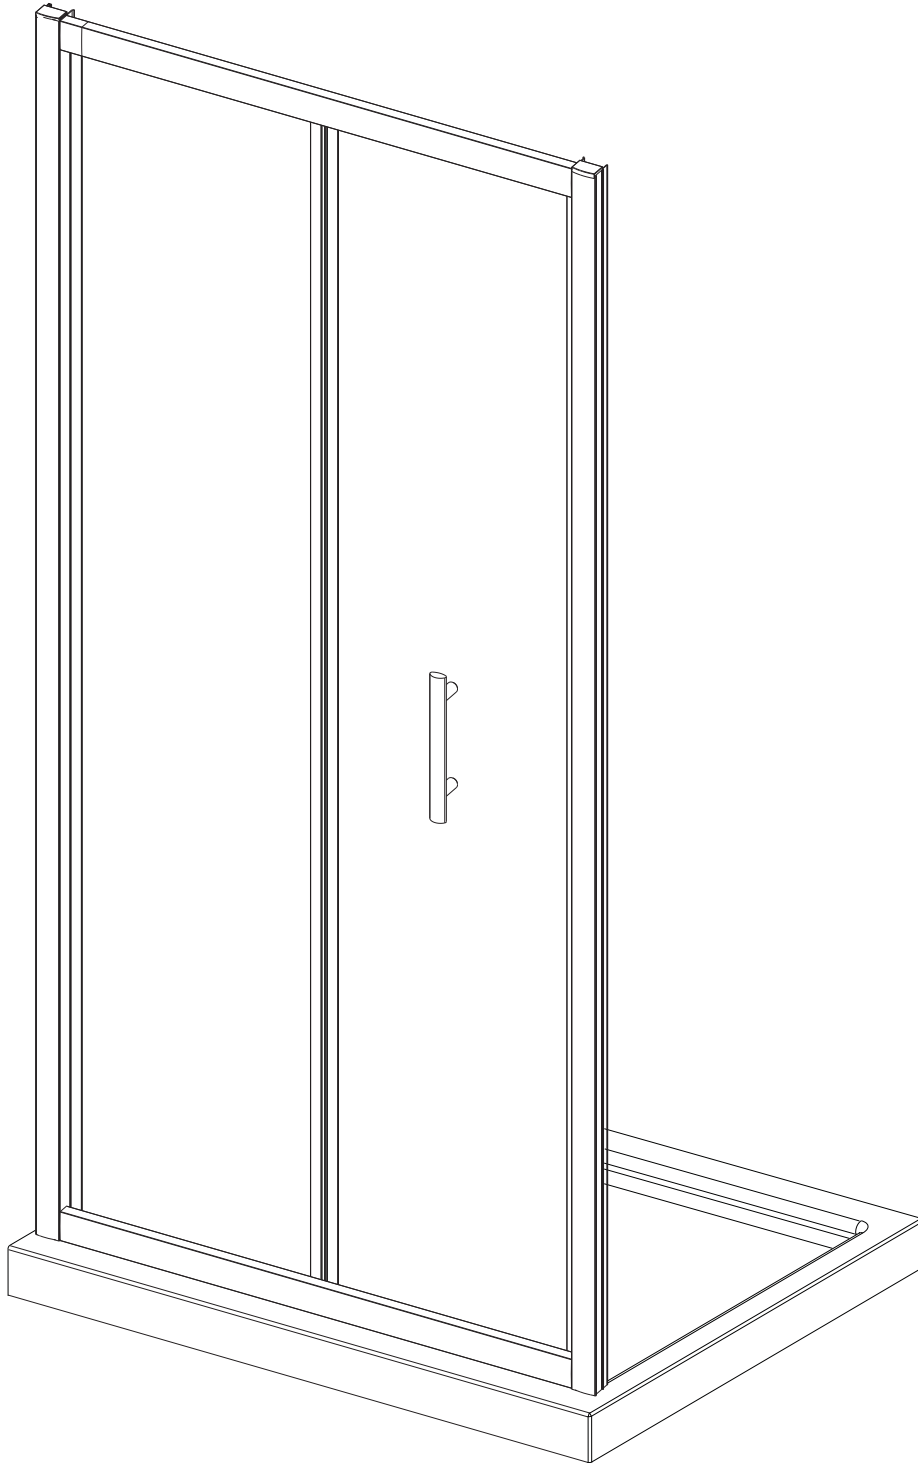

6mm BIFOLD DOOR GUIDE

General Information

Please inspect this product upon delivery. Any missing parts or manufacturing defects must be reported immediately to the supplier. Damage or defects reported later will not be accepted. **TAKE CARE WHEN HANDLING GLASS PARTS-AVOID HEAVY CONTACT BETWEEN THE GLASS EDGES AND ANY HARD SURFACE.** Glass breakage claims will not be accepted after the product has been unpacked.

TOOLS REQUIRED

DESCRIPTION	PART IMAGE	DESCRIPTION	PART IMAGE
Tape measure		Drill	
Spirit level		Flat-head Screwdriver	
Pencil		Cross head Screwdriver	 PZ1
Ø6mm Drill bit		Mallet	
Ø3mm Drill bit		Silicone Sealant	

 This product is heavy and may require two people to install.

ASSEMBLY INSTRUCTIONS-DRAWING

- | | |
|--------------------------|-----------------------------------|
| (1) 2x Wall Profile A+B | (6) 6x Screws 4x30 |
| (2) 12x Screw Cover Caps | (7) 1x Bifold Door |
| (3) 3x Screw Caps | (8) 1x Handle |
| (4) 6x Screws 4x16 | (9) 2x Upright profile cover caps |
| (5) 6x Wall Plugs | (10) 2x wall caps |