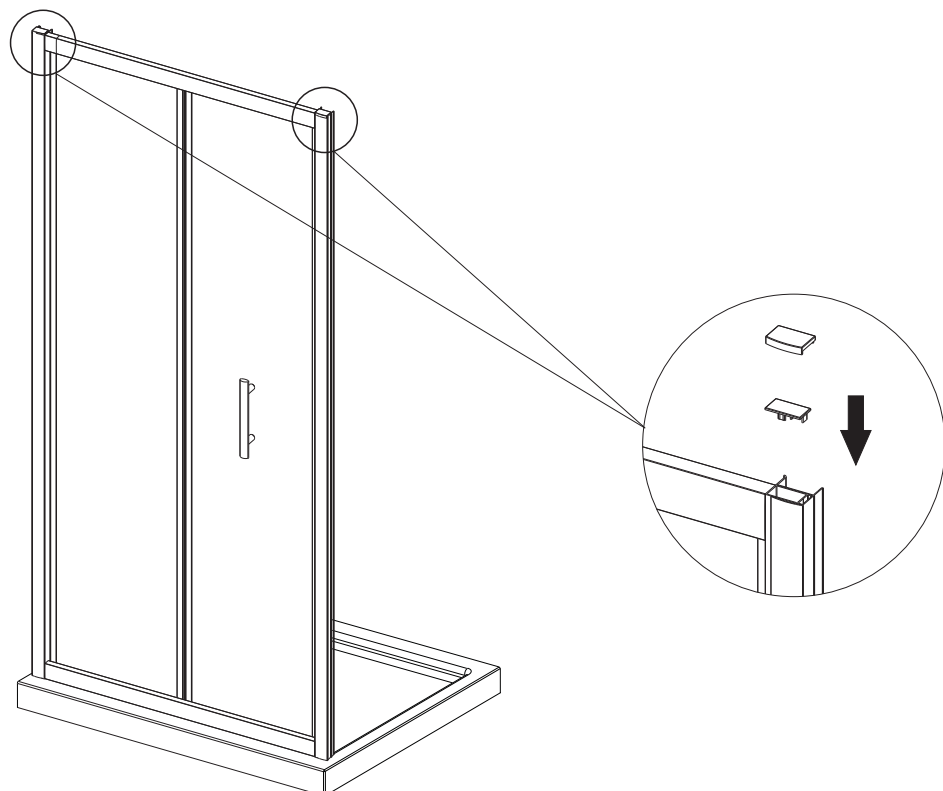

Step 6 Fix cover caps