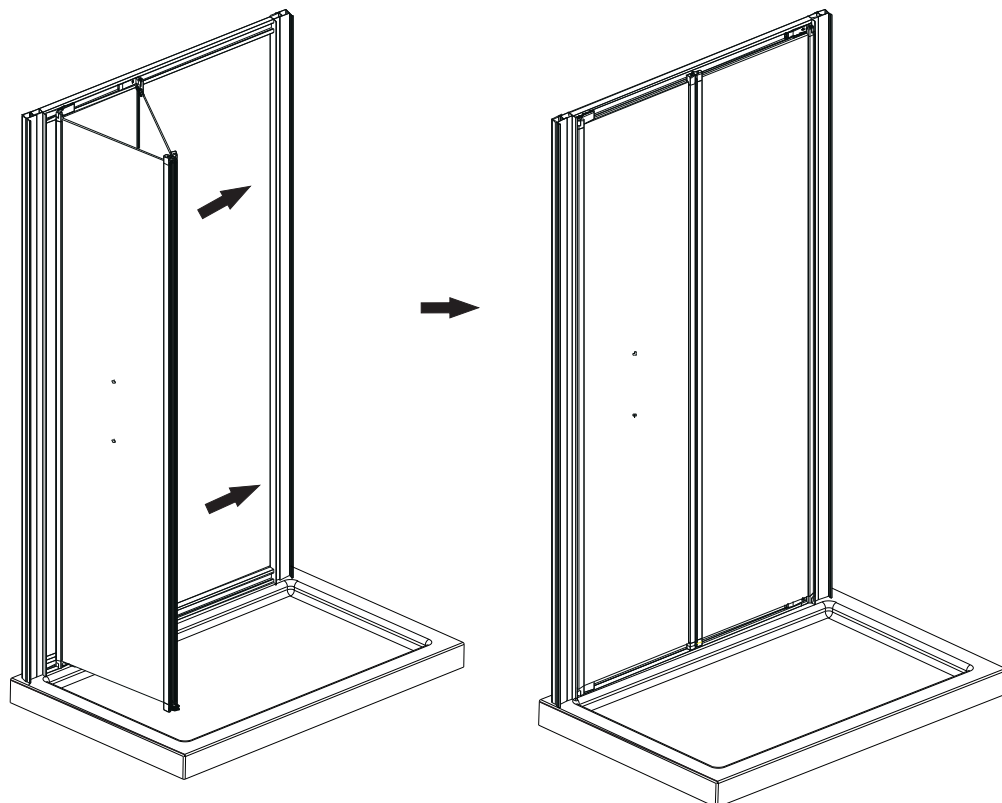

 This product is heavy and may require two people to install.

ASSEMBLY INSTRUCTIONS-DRAWING

- | | |
|--------------------------|-----------------------------------|
| (1) 2x Wall Profile A+B | (6) 6x Screws 4x30 |
| (2) 12x Screw Cover Caps | (7) 1x Bifold Door |
| (3) 3x Screw Caps | (8) 1x Handle |
| (4) 6x Screws 4x16 | (9) 2x Upright profile cover caps |
| (5) 6x Wall Plugs | (10) 2x wall caps |

Step 1 Mark wall fixing positions. Drill wall and screw to wall

Step 2 Slide other wall profile onto door, lift door onto tray

Step 3 Fitting wall profile of fixed panel side

Step 4 Fitting the fixed panel

Check out our full range of Shower Enclosures

Quadrant Shower Enclosures

Corner Entry Shower Enclosures

Walk in Shower Enclosures

Sliding Shower Doors

Bifold Shower Doors

Pivot Shower Doors

Hinged Shower Doors