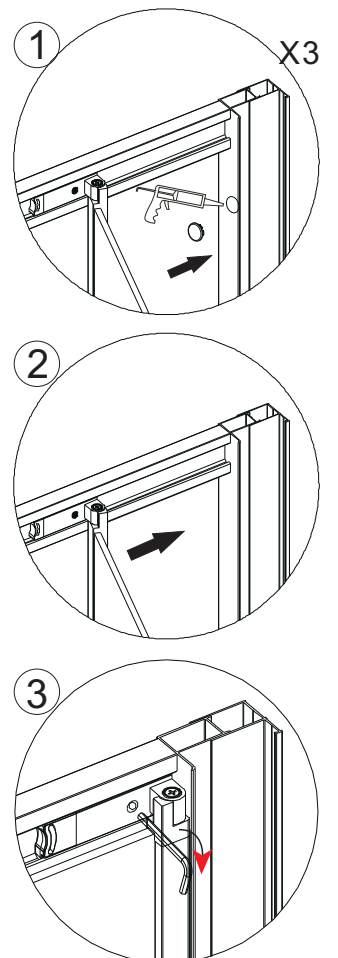

TOOLS REQUIRED

DESCRIPTION	PART IMAGE	DESCRIPTION	PART IMAGE
Tape measure		Drill	
Spirit level		Flat-head Screwdriver	
Pencil		Cross head Screwdriver	 PZ1
Ø6mm Drill bit		Mallet	
Ø3mm Drill bit		Silicone Sealant	

 This product is heavy and may require two people to install.

ASSEMBLY INSTRUCTIONS-DRAWING

- | | |
|--------------------------|-----------------------------------|
| (1) 2x Wall Profile A+B | (6) 6x Screws 4x30 |
| (2) 12x Screw Cover Caps | (7) 1x Bifold Door |
| (3) 3x Screw Caps | (8) 1x Handle |
| (4) 6x Screws 4x16 | (9) 2x Upright profile cover caps |
| (5) 6x Wall Plugs | (10) 2x wall caps |

Step 1 Mark wall fixing positions. Drill wall and screw to wall

Step 2 Slide other wall profile onto door, lift door onto tray

Step 3 Fitting wall profile of fixed panel side

Step 4 Fitting the fixed panel