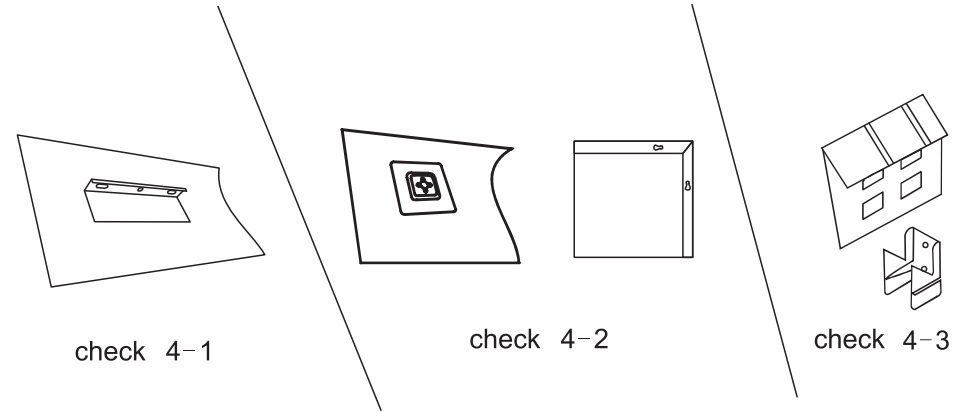

Installation Manual

Please retain this manual after installation for future reference and maintenance.

Images are for installation purposes only.

IMPORTANT

Handle with care, impact can damage the mirror.
Use of safety equipment is advised.

Tools Required(not provided)

Electrical Safety Installation Information

PLEASE NOTE:

- All electrical products should be fitted by a suitably qualified electrician in accordance with national wiring regulations (BS7671).
- Ensure mains power supply is switched off before starting any electrical installation.
- Before drilling, ensure there are no hidden cables or pipes in the wall.
- The product is IP 44 rated and suitable for Zone 2:
Zone 2 is an area stretching 0.6m outside the perimeter of the bath and to a height of 2.25m from the floor. In this zone an IP rating of at least IP 44 is required. In addition it is good practice to consider the area around a wash basin, within a 60cm radius of any tap to be considered as zone 2. However the connection to the mains supply must be outside the zone.

Product Specification

Wattage	Max.15W
Voltage	220-240V, 50Hz
Certificate	CE, IP44, RoHS

Ensure the sensor are positioned at least 250mm away from any solid surface including walls.

1

Please Note: There are three different types of fitting brackets please check which style is on the mirror you have purchased.

2

Measure the distance between the two brackets, mark the distance on the wall, check the marks are level, drill the holes, insert the wall plugs and fix according to 4-1, 4-2 or 4-3

3

If a product comes without glass shelf, please ignore step 3.