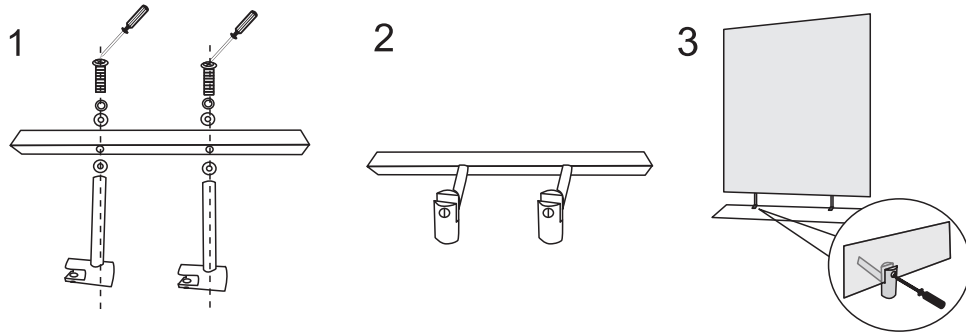

Tools Required(not provided)

Electrical Safety Installation Information

PLEASE NOTE:

- All electrical products should be fitted by a suitably qualified electrician in accordance with national wiring regulations (BS7671).
- Ensure mains power supply is switched off before starting any electrical installation.
- Before drilling, ensure there are no hidden cables or pipes in the wall.
- The product is IP 44 rated and suitable for Zone 2:
Zone 2 is an area stretching 0.6m outside the perimeter of the bath and to a height of 2.25m from the floor. In this zone an IP rating of at least IP 44 is required. In addition it is good practice to consider the area around a wash basin, within a 60cm radius of any tap to be considered as zone 2. However the connection to the mains supply must be outside the zone.

Product Specification

Wattage	Max.15W
Voltage	220-240V, 50Hz
Certificate	CE, IP44, RoHS

Ensure the sensor are positioned at least 250mm away from any solid surface including walls.

1

Please Note: There are three different types of fitting brackets please check which style is on the mirror you have purchased.

2

Measure the distance between the two brackets, mark the distance on the wall, check the marks are level, drill the holes, insert the wall plugs and fix according to 4-1, 4-2 or 4-3

3

If a product comes without glass shelf, please ignore step 3.