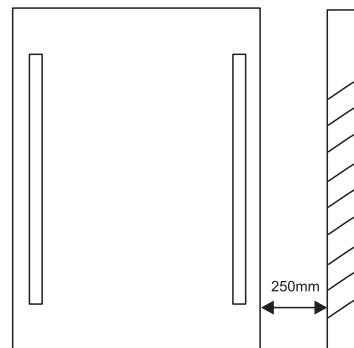

Tools Required(not provided)

Electrical Safety Installation Information

PLEASE NOTE:

- All electrical products should be fitted by a suitably qualified electrician in accordance with national wiring regulations (BS7671).
- Ensure mains power supply is switched off before starting any electrical installation.
- Before drilling, ensure there are no hidden cables or pipes in the wall.
- The product is IP 44 rated and suitable for Zone 2:
Zone 2 is an area stretching 0.6m outside the perimeter of the bath and to a height of 2.25m from the floor. In this zone an IP rating of at least IP 44 is required. In addition it is good practice to consider the area around a wash basin, within a 60cm radius of any tap to be considered as zone 2. However the connection to the mains supply must be outside the zone.

Product Specification

Wattage	Max.15W
Voltage	220-240V, 50Hz
Certificate	CE, IP44, RoHS

Ensure the sensor are positioned at least 250mm away from any solid surface including walls.

1

Please Note: There are three different types of fitting brackets please check which style is on the mirror you have purchased.