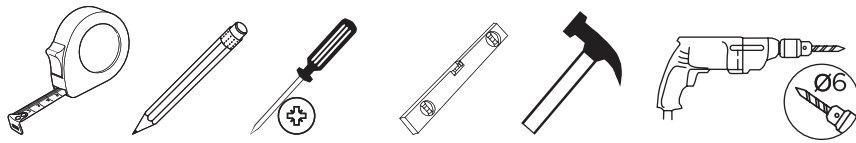

Installation Manual

Please retain this manual after installation for future reference and maintenance.

Images are for installation purposes only.

IMPORTANT

Handle with care, impact can damage the mirror.
Use of safety equipment is advised.

Tools Required(not provided)

Electrical Safety Installation Information

PLEASE NOTE:

- All electrical products should be fitted by a suitably qualified electrician in accordance with national wiring regulations (BS7671).
- Ensure mains power supply is switched off before starting any electrical installation.
- Before drilling, ensure there are no hidden cables or pipes in the wall.
- The product is IP 44 rated and suitable for Zone 2:
Zone 2 is an area stretching 0.6m outside the perimeter of the bath and to a height of 2.25m from the floor. In this zone an IP rating of at least IP 44 is required. In addition it is good practice to consider the area around a wash basin, within a 60cm radius of any tap to be considered as zone 2. However the connection to the mains supply must be outside the zone.

Product Specification

Wattage	Max.15W
Voltage	220-240V, 50Hz
Certificate	CE, IP44, RoHS

Ensure the sensor are positioned at least 250mm away from any solid surface including walls.

1

Please Note: There are three different types of fitting brackets please check which style is on the mirror you have purchased.