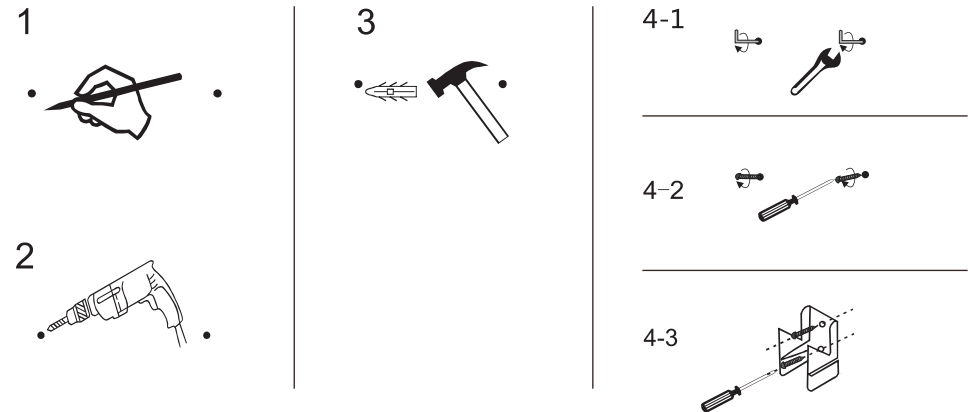

Tools Required(not provided)

Electrical Safety Installation Information

PLEASE NOTE:

- All electrical products should be fitted by a suitably qualified electrician in accordance with national wiring regulations (BS7671).
- Ensure mains power supply is switched off before starting any electrical installation.
- Before drilling, ensure there are no hidden cables or pipes in the wall.
- The product is IP 44 rated and suitable for Zone 2:
Zone 2 is an area stretching 0.6m outside the perimeter of the bath and to a height of 2.25m from the floor. In this zone an IP rating of at least IP 44 is required. In addition it is good practice to consider the area around a wash basin, within a 60cm radius of any tap to be considered as zone 2. However the connection to the mains supply must be outside the zone.

Product Specification

Wattage	Max.15W
Voltage	220-240V, 50Hz
Certificate	CE, IP44, RoHS

Ensure the sensor are positioned at least 250mm away from any solid surface including walls.

1

Please Note: There are three different types of fitting brackets please check which style is on the mirror you have purchased.

2

Measure the distance between the two brackets, mark the distance on the wall, check the marks are level, drill the holes, insert the wall plugs and fix according to 4-1, 4-2 or 4-3

3

If a product comes without glass shelf, please ignore step 3.