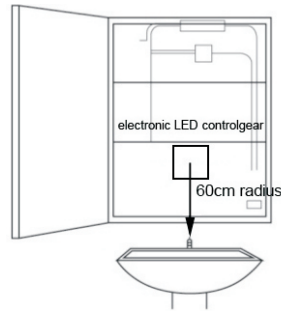

Tools Required(not provided)

Electrical Safety Installation Information

PLEASE NOTE:

- All electrical products should be fitted by a suitably qualified electrician in accordance with national wiring regulations (BS7671).
- Ensure mains power supply is switched off before starting any electrical installation.
- Before drilling, ensure there are no hidden cables or pipes in the wall.
- The product is IP 44 rated and suitable for Zone 2:
Zone 2 is an area stretching 0.6m outside the perimeter of the bath and to a height of 2.25m from the floor. In this zone an IP rating of at least IP 44 is required. In addition it is good practice to consider the area around a wash basin, within a 60cm radius of any tap to be considered as zone 2. However the connection to the mains supply must be outside the zone.

Product Specification

Wattage	Max.15W
Voltage	220-240V, 50Hz
Certificate	CE, IP44, RoHS

Ensure the sensor are positioned at least 250mm away from any solid surface including walls.

1

Please Note: There are three different types of fitting brackets please check which style is on the mirror you have purchased.