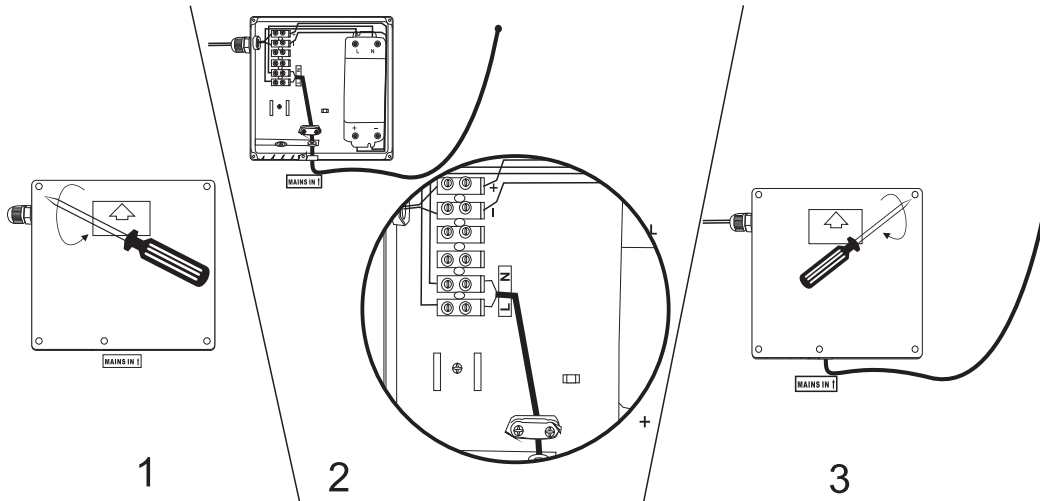

3

If a product comes without glass shelf, please ignore step 3.

4

5

If the product comes with a clock, please further follow step 5.

a) Press and hold the left button till the Hr/Min digits flash.

b) Press the right button to reset the Hr/Min.

c) Press the left button again to end the setting.