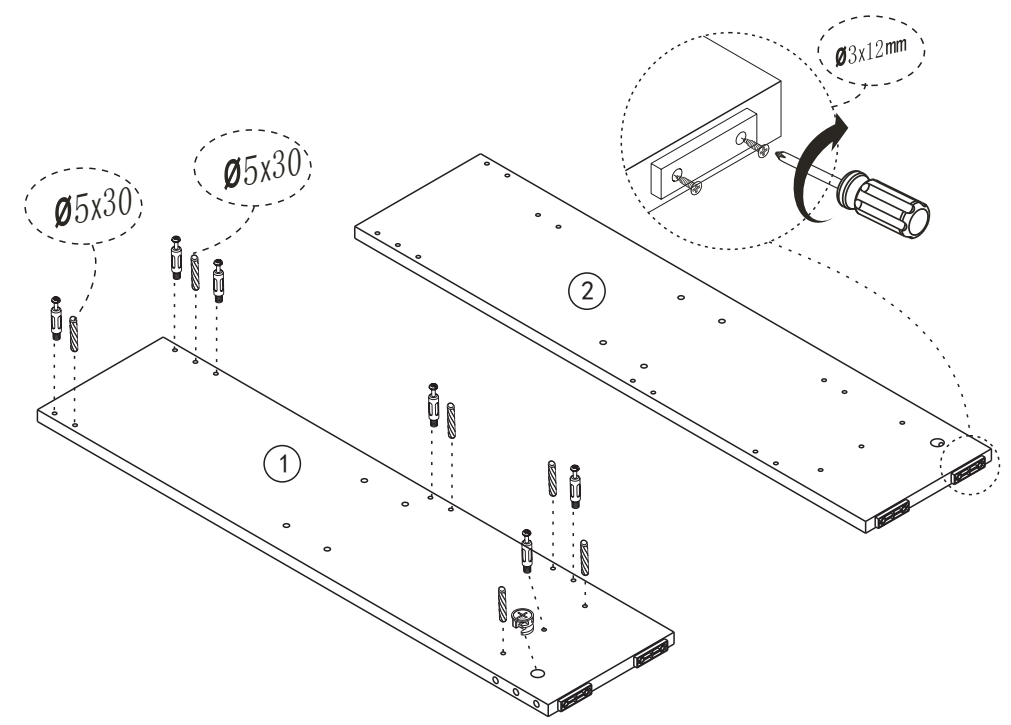

Spare part list

 <p>×8</p>	 <p>×14</p>
 <p>×8</p>	 <p>×14</p>
 <p>×12</p>	 <p>×4</p>
 <p>×4</p>	 <p>×4</p>
 <p>×2</p>	

FNGVFS400WH
FNGVFS400GG

Check out our full range of Bathroom Furniture

Wide Range of Colours