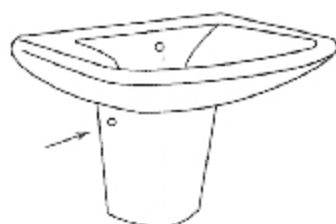

Sanitary fixing systems

Installation instruction

.A6003-

.WC,BIDET&SEMI-PED FIXING SET

.Usage

for fixing of : standing toilets and bidets.

.contents

1	2×Floor brackets
2	2×wallplugs S10×50
3	2×Hex head screw 6×60
4	2×Washers
5	2×St. Steel Screw 5×60
6	2×Nylon Bushes
7	2×Chrome Caps

Toilet, bidet

semi pedestal

Check out our full range of Bathroom Suites

Bathroom Suites By Range

Cloakroom Suites

Toilets

Bathroom Sinks / Wash Basins

Bidets