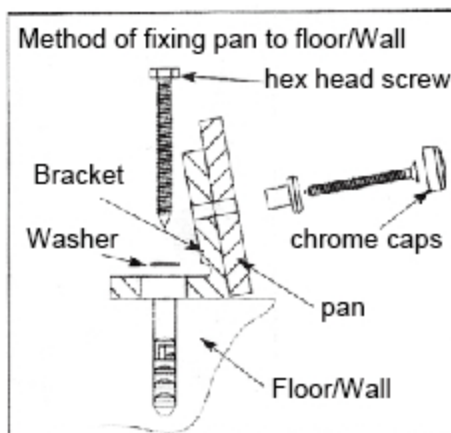

Sanitary fixing systems

Installation instruction

.A6003-

.WC,BIDET&SEMI-PED FIXING SET

.Usage

for fixing of : standing toilets and bidets.

.contents

1	2×Floor brackets
2	2×wallplugs S10×50
3	2×Hex head screw 6×60
4	2×Washers
5	2×St. Steel Screw 5×60
6	2×Nylon Bushes
7	2×Chrome Caps