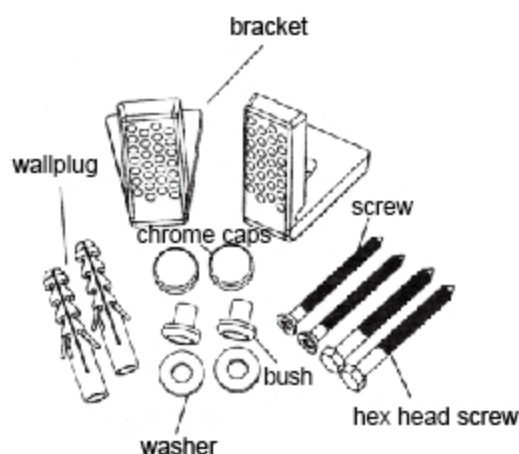

Sanitary fixing systems

Installation instruction

.A6003-

.WC,BIDET&SEMI-PED FIXING SET

.Usage

for fixing of : standing toilets and bidets.

.contents

1	2×Floor brackets
2	2×wallplugs S10×50
3	2×Hex head screw 6×60
4	2×Washers
5	2×St. Steel Screw 5×60
6	2×Nylon Bushes
7	2×Chrome Caps

Toilet, bidet

semi pedestal

Check out our full range of Bathroom Suites

Bathroom Suites By Range

Cloakroom Suites

Toilets

Bathroom Sinks / Wash Basins

Bidets