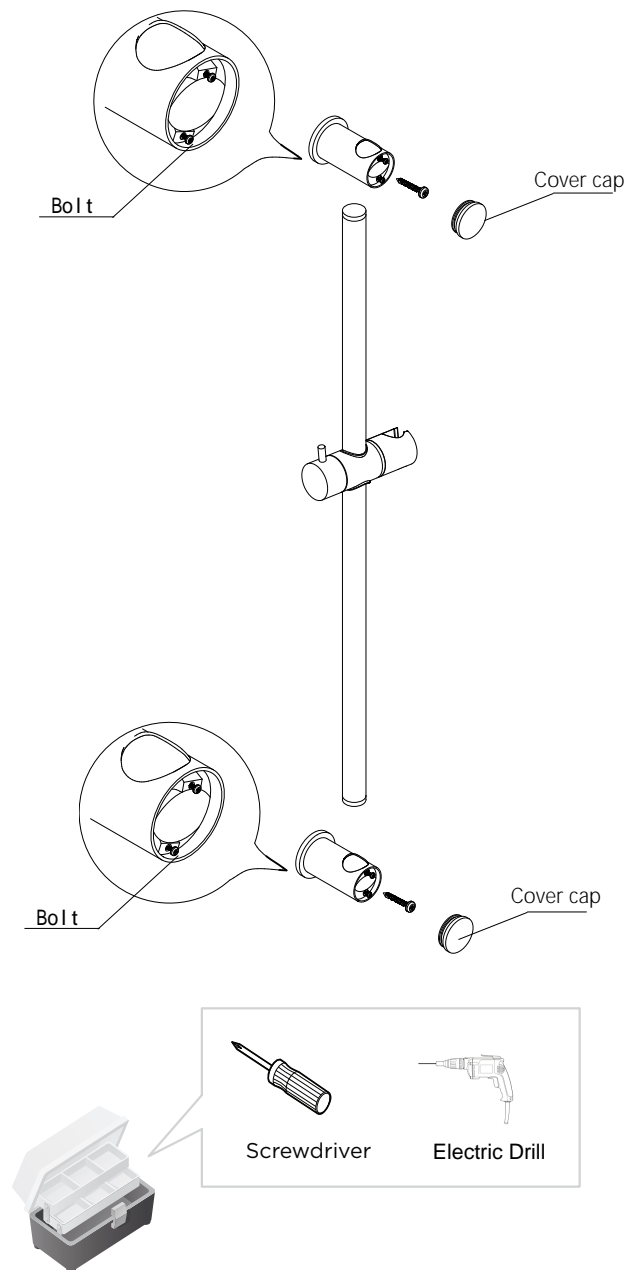

Shower Head KitPlumbing Systems and Water Pressure

All products are suitable for all UK Water Authority supply pressures. If the product is installed at low pressure (tank fed) then the minimum height from the outlet of the shower head to the underside of the cold tank should be 1.8 metres to ensure adequate performance.

Customer Care Helpline

Telephone: 01386 800750

Email: customerservices@plumbworld.co.uk

Installation Guide

1. Open both of the cover caps from top and bottom of brackets. Use screwdriver to loose the bolts.
2. Move the rail away from the fixing brackets and mark the drill hole position through the bracket onto the wall.
3. Drill holes to a depth of 45mm into the wall.
4. Fix one of the brackets in to place and put the rail into the hole of bracket. Then fix the second bracket in to place
5. Secure the slide rail assembly into place by inserting and tightening the screw at the top and bottom. Insert the cover caps into the bracket.
6. Connect the end of the shower hose to the outlet of shower valve and the other end of the hose to the handshower. Place the handshower in the holder.