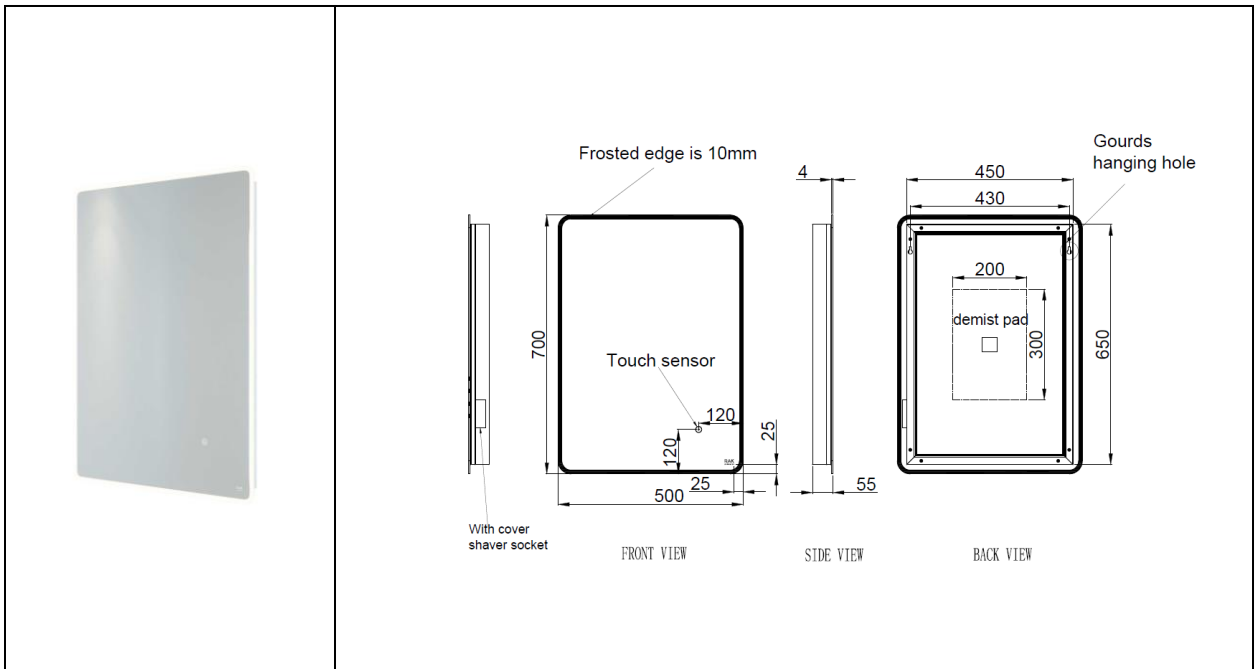

RAK-Amethyst
Illuminated Mirror | Portrait

RAK
CERAMICS

Dimensions: 500w x 55d x 700h

Touch Sensor Switch: Yes

Shaving Socket: Yes

Demister Pad: Yes

LED Lighting: Yes

Mains Powered: Yes

Rated: IP44

Code: RAKAME5001

Warranty: 2 Years

Weight: 7.8 KG

Dimensions: All Dimensions in mm tolerance $\pm 5\%$ for below 200mm and $\pm 3\%$ for above 200mm.

Note: Due to a continuing development programme to improve design and performance the manufacturer reserves all rights to vary specifications without prior information.