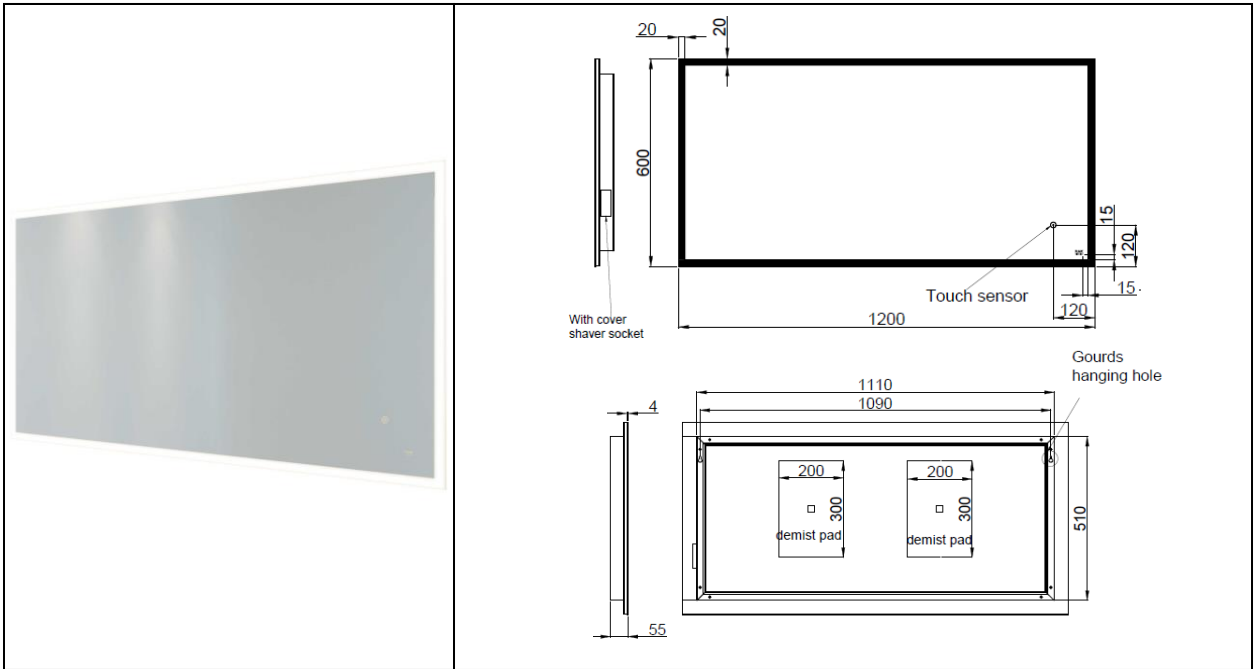

RAK-Cupid

Illuminated Mirror | Landscape

RAK
CERAMICS

Dimensions: 1200w x 55d x 600h

Touch Sensor Switch: Yes

Shaving Socket: Yes

Demister Pad: Yes

LED Lighting: Yes

Mains Powered: Yes

Rated: IP44

Code: RAKCUP5004

Warranty: 2 Years

Weight: 15.0 KG

Dimensions: All Dimensions in mm tolerance $\pm 5\%$ for below 200mm and $\pm 3\%$ for above 200mm.

Note: Due to a continuing development programme to improve design and performance the manufacturer reserves all rights to vary specifications without prior information.