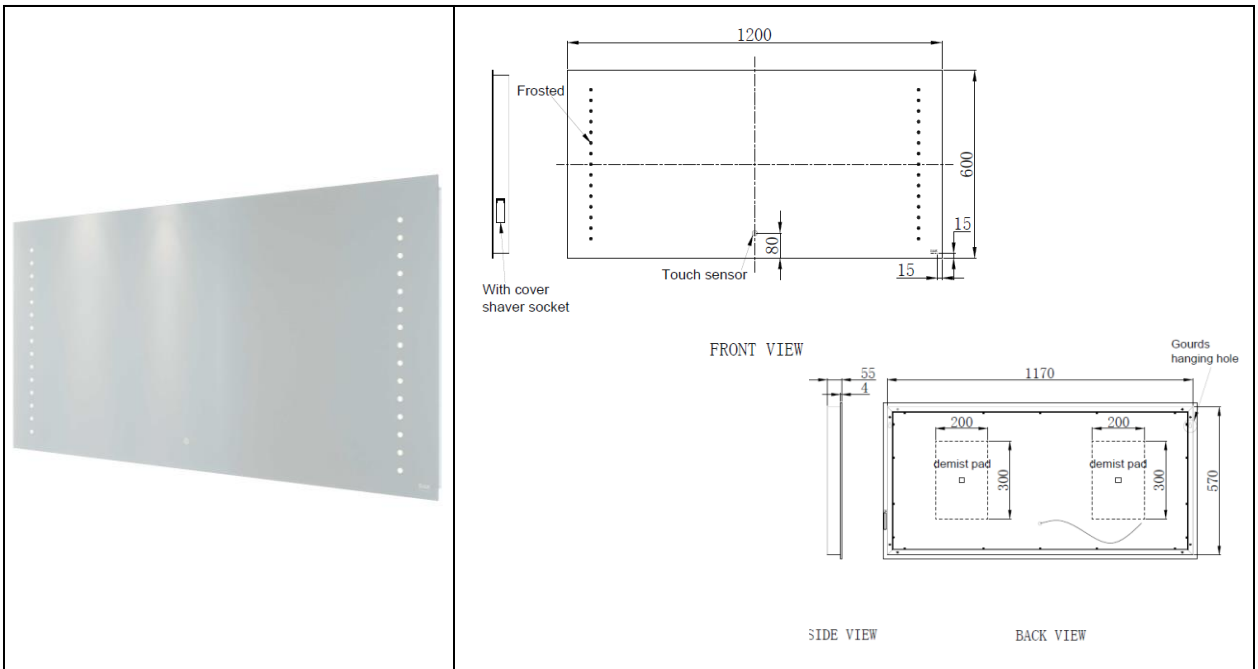

RAK-Hestia

Illuminated Mirror | Landscape

RAK
CERAMICS

Dimensions: 1200w x 55d x 600h

Touch Sensor Switch: Yes

Shaving Socket: Yes

Demister Pad: Yes

LED Lighting: Yes

Mains Powered: Yes

Rated: IP44

Code: RAKHES5004

Warranty: 2 Years

Weight: 15.0 KG

Dimensions: All Dimensions in mm tolerance $\pm 5\%$ for below 200mm and $\pm 3\%$ for above 200mm.

Note: Due to a continuing development programme to improve design and performance the manufacturer reserves all rights to vary specifications without prior information.