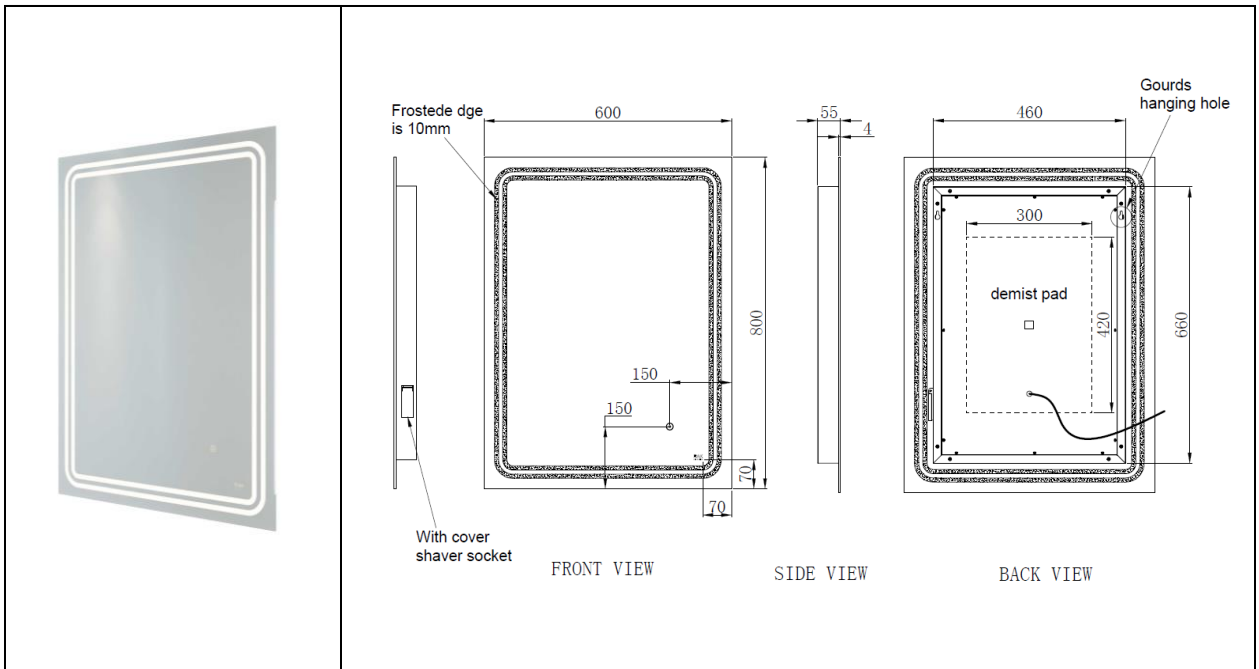

RAK-Pluto

Illuminated Mirror | Portrait

RAK
CERAMICS

Dimensions:	600w x 55d x 800h
Touch Sensor Switch:	Yes
Shaving Socket:	Yes
Demister Pad:	Yes
LED Lighting:	Yes
Mains Powered:	Yes
Rated:	IP44
Bluetooth:	No
Code:	RAKPLU5001
Warranty:	2 Years
Weight:	10.0 KG

Dimensions: All Dimensions in mm tolerance $\pm 5\%$ for below 200mm and $\pm 3\%$ for above 200mm.

Note: Due to a continuing development programme to improve design and performance the manufacturer reserves all rights to vary specifications without prior information.