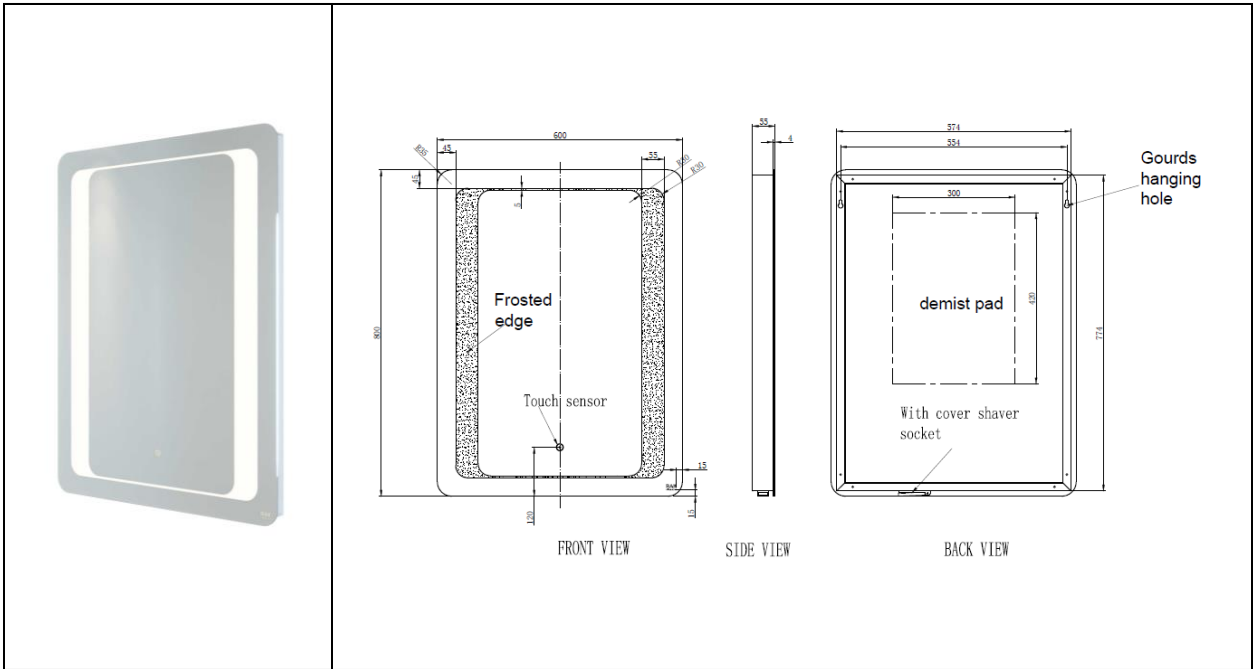

RAK-Tanzanite
Illuminated Mirror | Portrait

RAK
CERAMICS

Dimensions:	600w x 55d x 800h
Touch Sensor Switch:	Yes
Shaving Socket:	No
Demister Pad:	Yes
LED Lighting:	Yes
Mains Powered:	Yes
Rated:	IP44
Code:	RAKTAN5001
Warranty:	2 Years
Weight:	10.0 KG

Dimensions: All Dimensions in mm tolerance $\pm 5\%$ for below 200mm and $\pm 3\%$ for above 200mm.

Note: Due to a continuing development programme to improve design and performance the manufacturer reserves all rights to vary specifications without prior information.