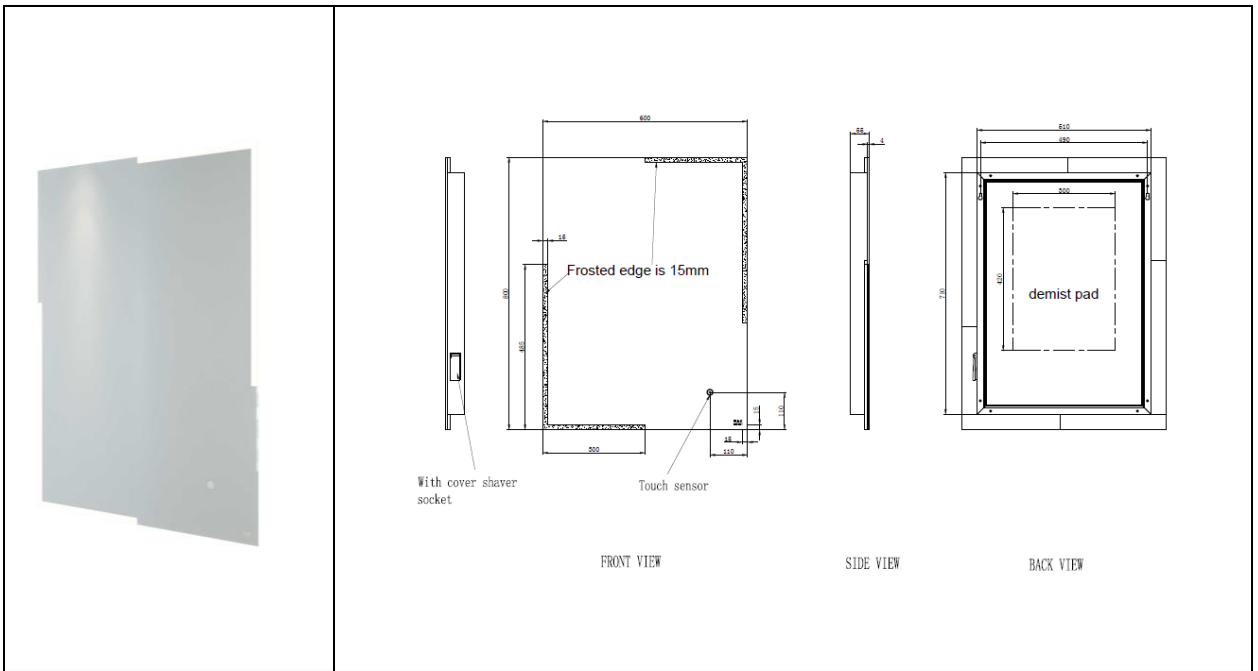

RAK-Citrine
Illuminated Mirror | Portrait

RAK
CERAMICS

Dimensions:	600w x 55d x 800h
Touch Sensor Switch:	Yes
Shaving Socket:	Yes
Demister Pad:	Yes
LED Lighting:	Yes
Mains Powered:	Yes
Rated:	IP44
Code:	RAKCIT5001
Warranty:	2 Years
Weight:	10.0 KG

Dimensions: All Dimensions in mm tolerance $\pm 5\%$ for below 200mm and $\pm 3\%$ for above 200mm.

Note: Due to a continuing development programme to improve design and performance the manufacturer reserves all rights to vary specifications without prior information.