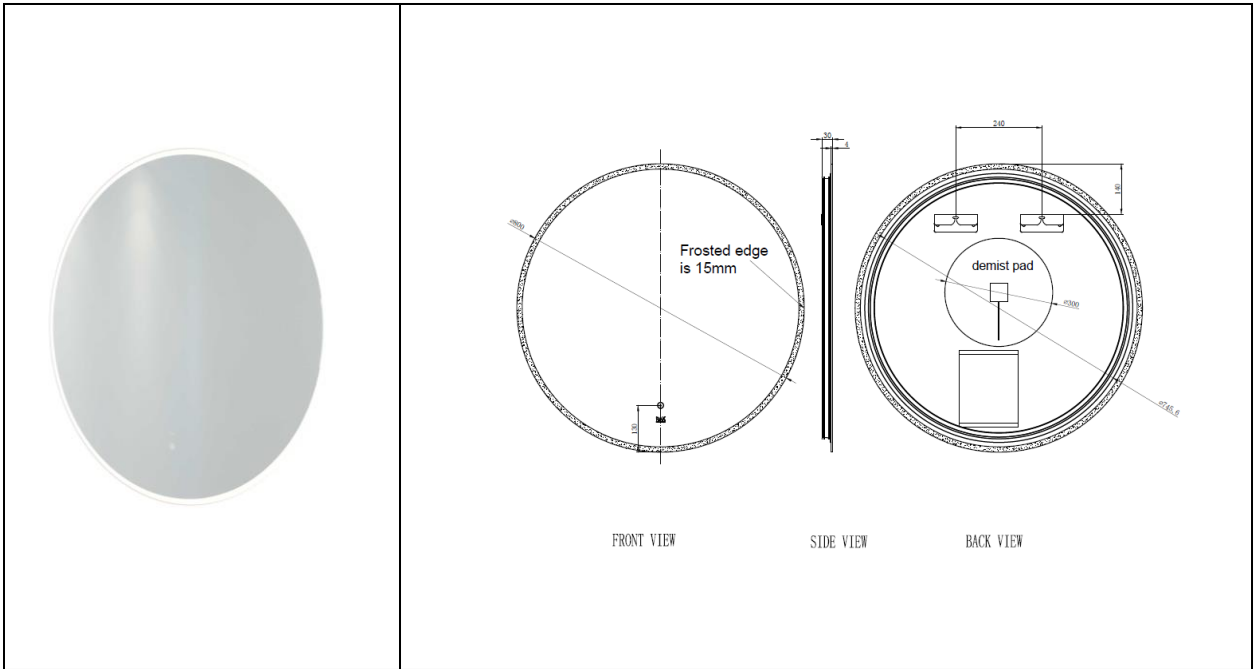

RAK-Scorpio

Illuminated Mirror | Round

RAK
CERAMICS

Dimensions: 800w x 30d x 800h

Touch Sensor Switch: Yes

Shaving Socket: No

Demister Pad: Yes

LED Lighting: Yes

Mains Powered: Yes

Rated: IP44

Code: RAKSCO5001

Warranty: 2 Years

Weight: 9.5 KG

Dimensions: All Dimensions in mm tolerance $\pm 5\%$ for below 200mm and $\pm 3\%$ for above 200mm.

Note: Due to a continuing development programme to improve design and performance the manufacturer reserves all rights to vary specifications without prior information.