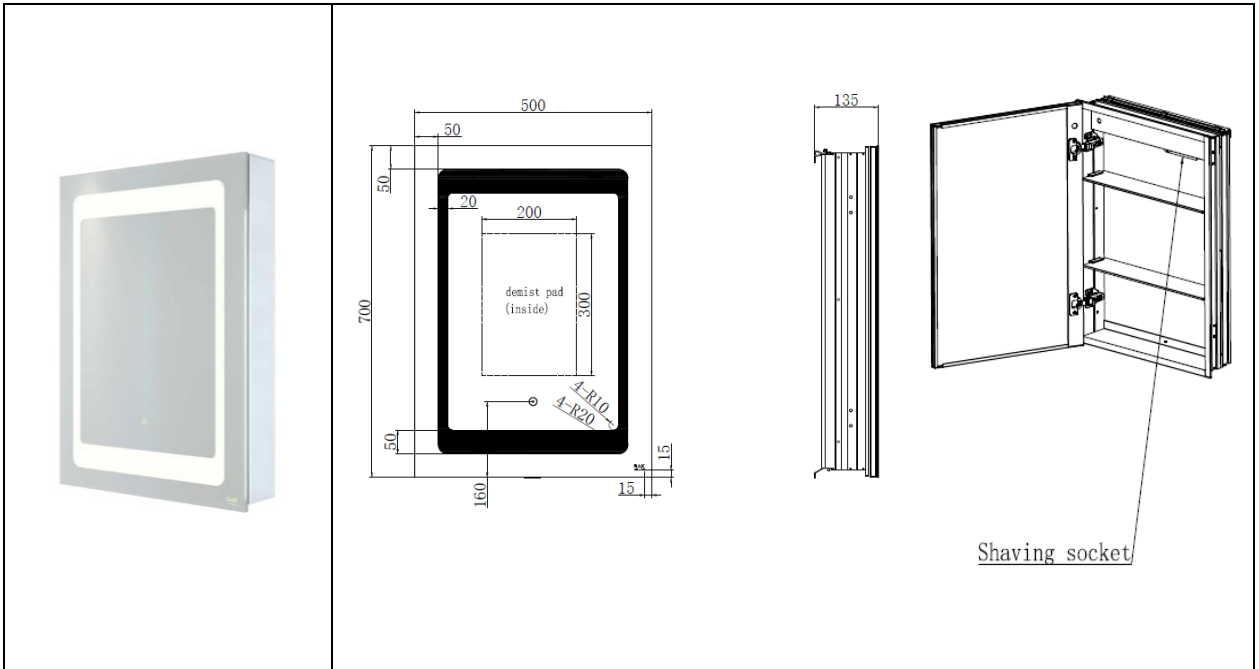

RAK-Aphrodite

Illuminated Mirror Cabinet | Single Door

RAK
CERAMICS

Dimensions: 500w x 135d x 700h

Touch Sensor Switch: Yes

Shaving Socket: Yes

Demister Pad: Yes

LED Lighting: Yes

LED Under Cabinet Lighting: Yes

Mains Powered: Yes

Rated: IP44

Code: RAKAPH5001

Warranty: 2 Years

Weight: 15.5 KG

Dimensions: All Dimensions in mm tolerance $\pm 5\%$ for below 200mm and $\pm 3\%$ for above 200mm.