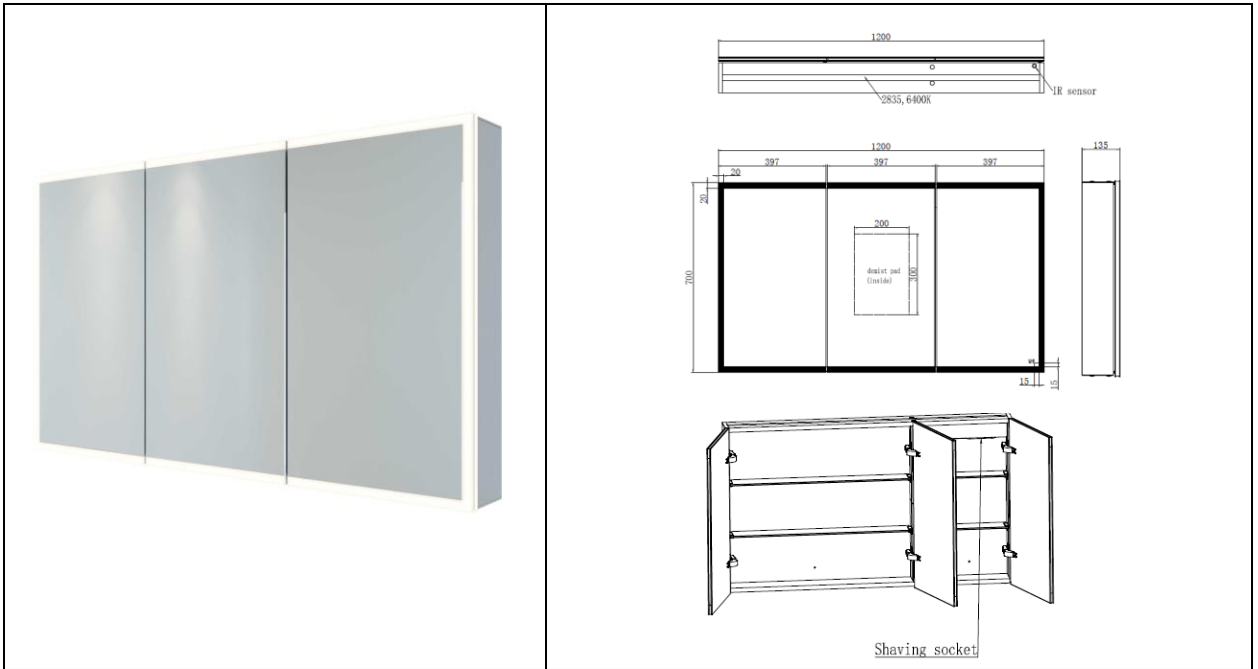

RAK-Pisces

Illuminated Mirror Cabinet | Triple Door

RAK
CERAMICS

Dimensions: 1200w x 135d x 700h

Touch Sensor Switch: Yes

Shaving Socket: Yes

Demister Pad: Yes

LED Lighting: Yes

LED Under Cabinet Lighting: Yes

Mains Powered: Yes

Rated: IP44

Code: RAKPSC003

Warranty: 2 Years

Weight: 34.5 KG

Dimensions: All Dimensions in mm tolerance $\pm 5\%$ for below 200mm and $\pm 3\%$ for above 200mm.