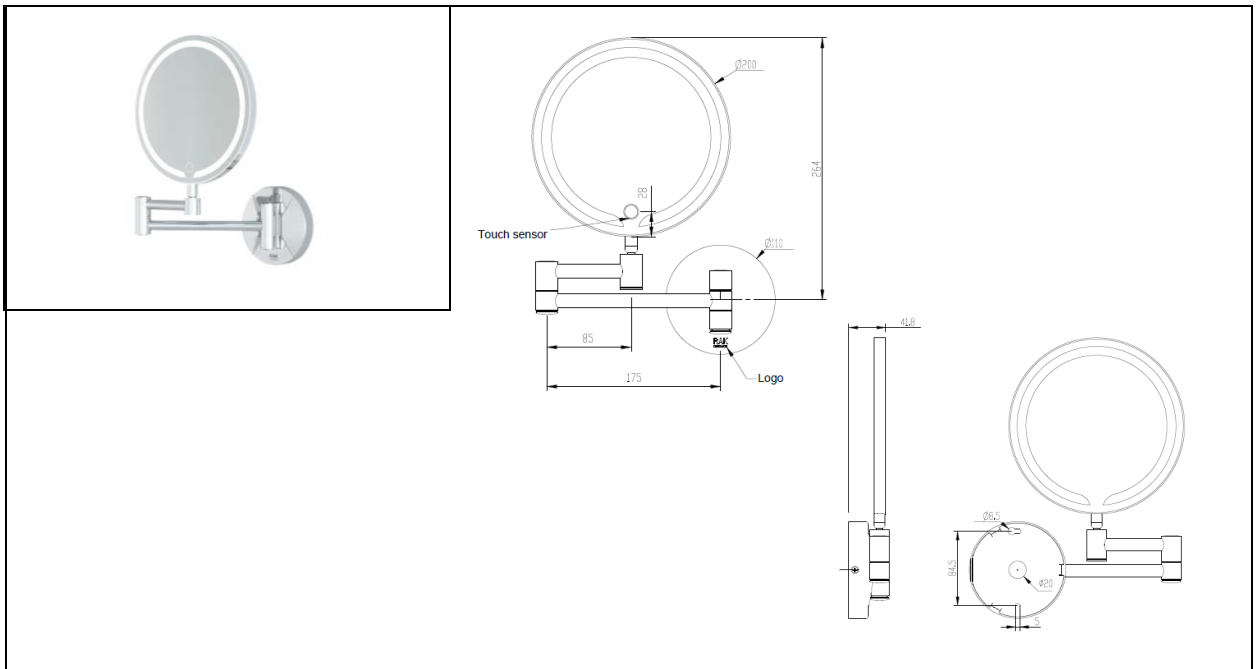

RAK-Demeter

Illuminated Magnifying Mirror | Round

RAK
CERAMICS

Dimensions: 200w x 41.8d x 264h

Touch Sensor Switch: Yes

Shaving Socket: No

Demister Pad: No

LED Lighting: Yes

Mains Powered: Yes

Rated: IP44

Code: RAKDEM5001

Warranty: 2 Years

Weight: 1.8 KG

Dimensions: All Dimensions in mm tolerance $\pm 5\%$ for below 200mm and $\pm 3\%$ for above 200mm.

Note: Due to a continuing development programme to improve design and performance the manufacturer reserves all rights to vary specifications without prior information.