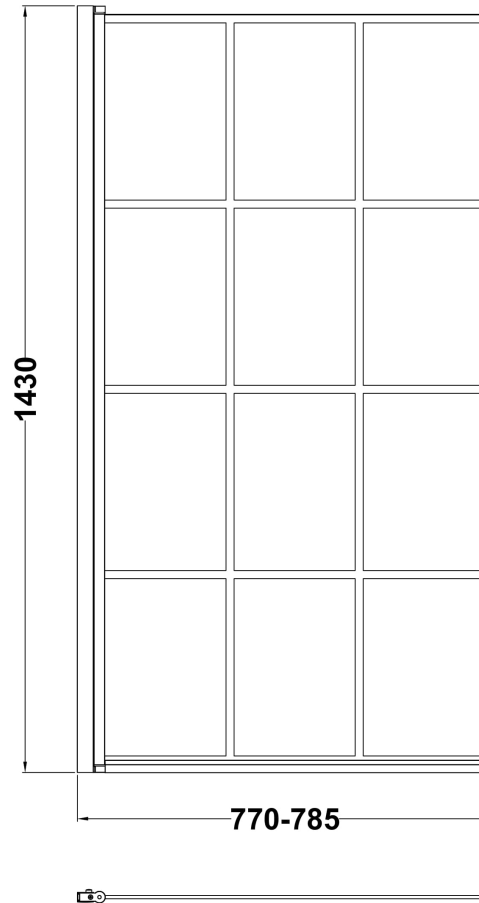

Sales Code: NSSQBF

Description: Square Framed Bath Screen (6)

Product Dimensions

Height (mm):	1435
Width (mm):	790
Depth (mm):	38
Nett Weight (kg):	18.4

Packaging Dimensions

Height (mm):	55
Width (mm):	810
Length (mm):	1460
Gross Weight (kg):	18.4

Packaging Data

Box Colour:	Brown Cardboard Box - Printed
Box Qty:	1
Label Size:	x
Label Colour:	Not Applicable
Label Qty:	0

Outer Box Dimensions (If Applicable)

Height (mm):	
Width (mm):	
Depth (mm):	
Length (mm):	
Gross Weight (kg):	
Barcode:	5056211881261

Product Details

Country of Origin:	China
Fitting Instruction:	No
CE Approval:	
Profile Material:	Aluminium
Profile Finish:	Matt Black
Adjustments (mm):	770mm - 785mm
Entry Width (mm):	
Swing In Dim (mm):	
Swing Out Dim (mm):	
Radius (mm):	Not Applicable
Glass Thickness (mm):	6
Easy Fit:	No
Easy Clean:	No
Handle Style:	Not Applicable
Handle Material:	Not Applicable
Enclosure Design:	Frameless
Wheel Type:	Not Applicable
Support Bar Included:	Support Bar Not Included
Extras:	None