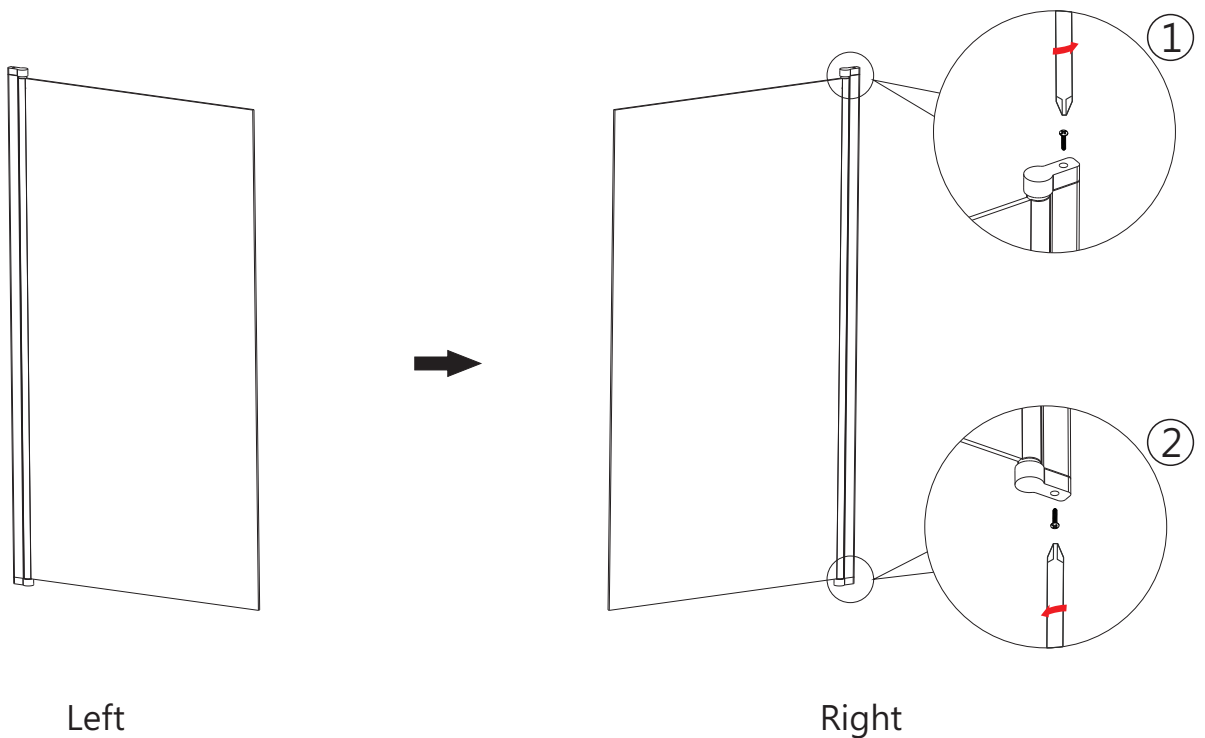

 This product is heavy and may require two people to install.

ASSEMBLY INSTRUCTIONS - DRAWING

- (1) 2x Cover cap for wall profile L/R
- (2) 1x Wall profile
- (3) 1x Moving panel
- (4) 3x Screw ST4x12
- (5) 3x $\varnothing 6 \times 30$ wall plug
- (6) 3x Flat head screw ST4x30
- (7) 1x Bottom seal

Step 1 DRILLING WALL PROFILE TO THE WALL

Step 2

Before you assemble the product, please check the handing you require.

For right hand installation, you will need to remove the top and bottom brackets and turn the glass upside down, then attach the brackets to the top and bottom.