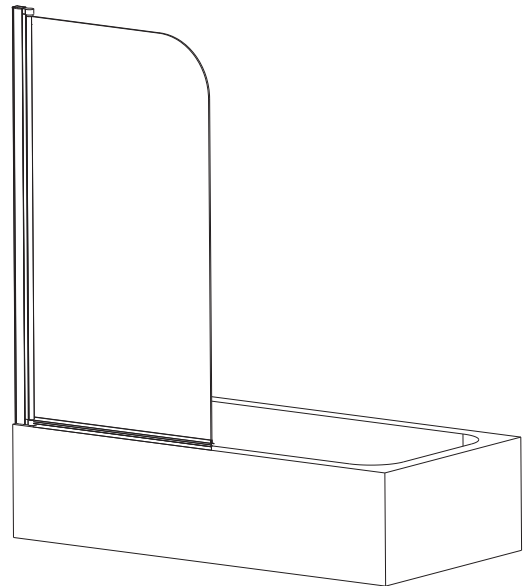

6mm SQUARE/CURVED BATH SCREEN GUIDE

General Information

Please inspect this product upon delivery. Any missing parts or manufacturing defects must be reported immediately to the supplier. Damage or defects reported later will not be accepted. TAKE CARE WHEN HANDLING GLASS PARTS-AVOID HEAVY CONTACT BETWEEN THE GLASS EDGES AND ANY HARD SURFACE. Glass breakage claims will not be accepted after the product has been unpacked.

TOOLS REQUIRED

DESCRIPTION	PART IMAGE	DESCRIPTION	PART IMAGE
Tape measure		Drill	
Spirit level		Flat-head Screwdriver	
Pencil		Cross head Screwdriver	 PZ1
Ø6mm Drill bit		Mallet	
Ø3mm Drill bit		Silicone Sealant	

 This product is heavy and may require two people to install.

ASSEMBLY INSTRUCTIONS - DRAWING

- (1) 2x Cover cap for wall profile L/R
- (2) 1x Wall profile
- (3) 1x Moving panel
- (4) 3x Screw ST4x12
- (5) 3x $\varnothing 6 \times 30$ wall plug
- (6) 3x Flat head screw ST4x30
- (7) 1x Bottom seal

Step 1 DRILLING WALL PROFILE TO THE WALL

Step 2

Before you assemble the product, please check the handing you require.

For right hand installation, you will need to remove the top and bottom brackets and turn the glass upside down, then attach the brackets to the top and bottom.