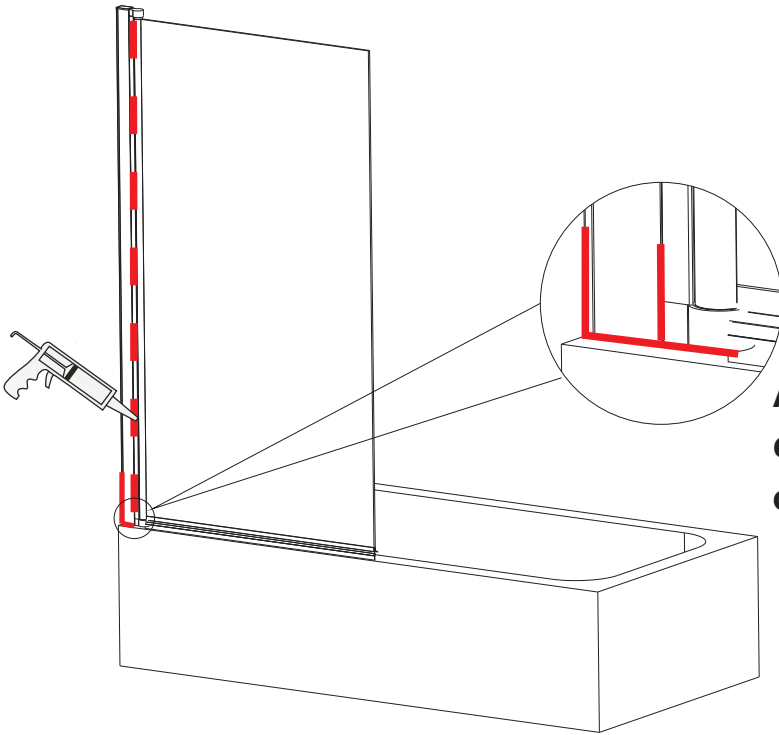

Step 7

Allow 24 hours for silicone to dry before use. Silicone on the outside edge only, NOT THE INSIDE

Aftercare instructions

Regularly clean your shower product with warm soapy water to prevent lime scale build up. **DO NOT** use abrasive cleaning fluids or materials, or strong chemical cleaners as this will damage the product surface.