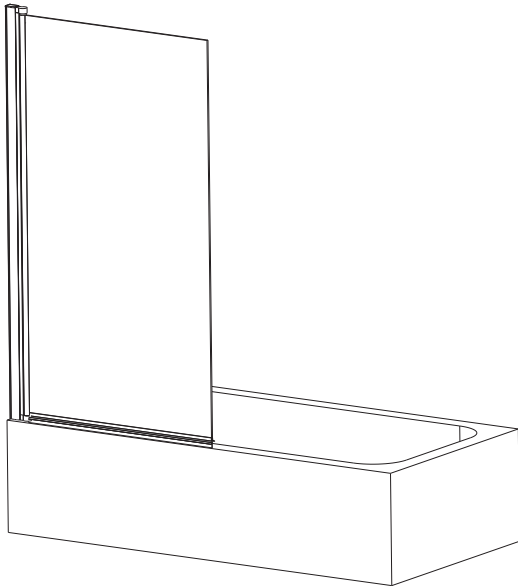

6mm SQUARE/CURVED BATH SCREEN GUIDE