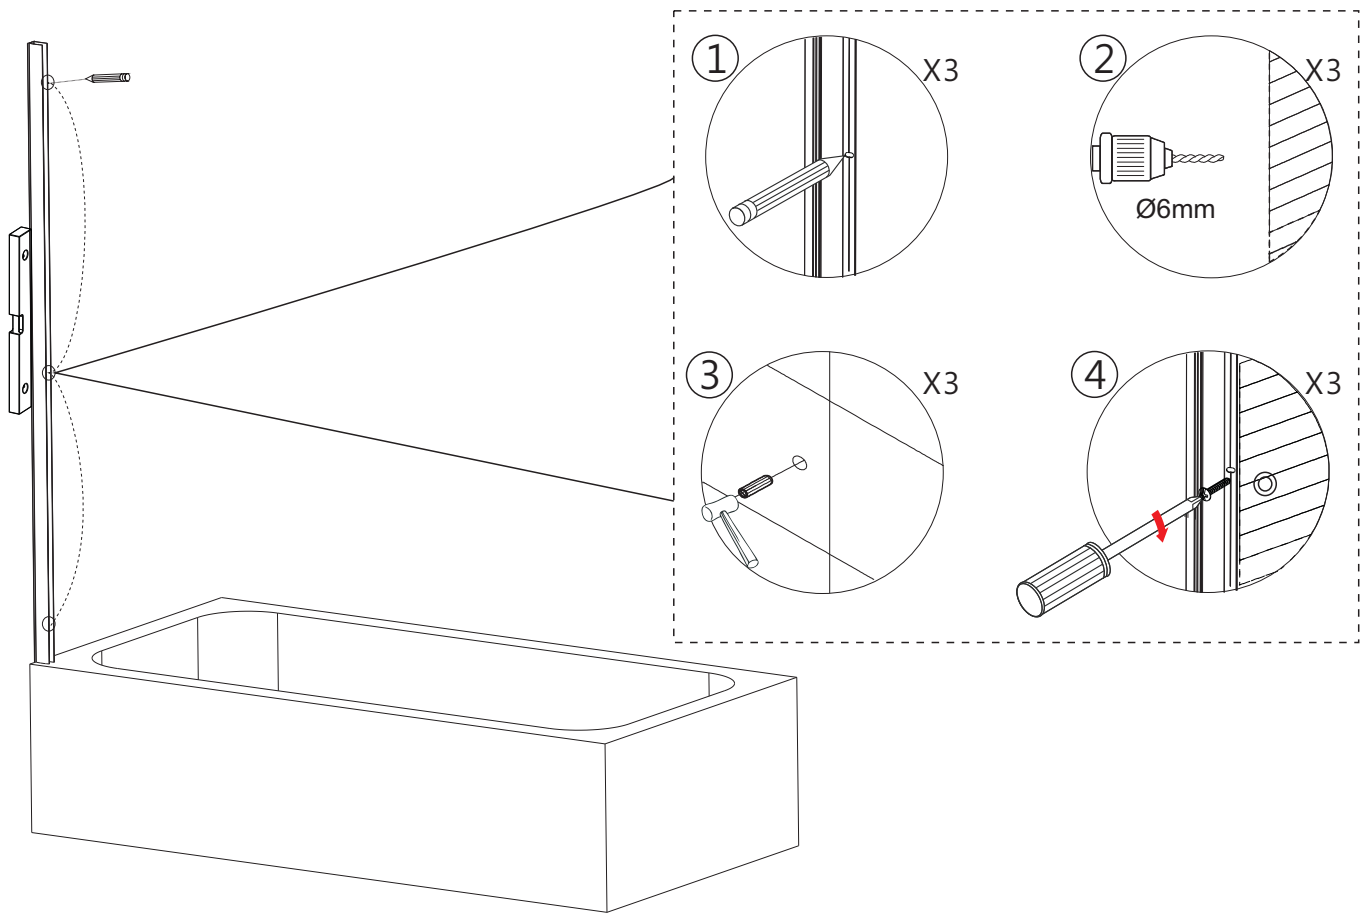

TOOLS REQUIRED

DESCRIPTION	PART IMAGE	DESCRIPTION	PART IMAGE
Tape measure		Drill	
Spirit level		Flat-head Screwdriver	
Pencil		Cross head Screwdriver	 PZ1
Ø6mm Drill bit		Mallet	
Ø3mm Drill bit		Silicone Sealant	

 This product is heavy and may require two people to install.

ASSEMBLY INSTRUCTIONS - DRAWING

- (1) 2x Cover cap for wall profile L/R
- (2) 1x Wall profile
- (3) 1x Moving panel
- (4) 3x Screw ST4x12
- (5) 3x $\varnothing 6 \times 30$ wall plug
- (6) 3x Flat head screw ST4x30
- (7) 1x Bottom seal

Step 1 DRILLING WALL PROFILE TO THE WALL

Step 2

Before you assemble the product, please check the handing you require.

For right hand installation, you will need to remove the top and bottom brackets and turn the glass upside down, then attach the brackets to the top and bottom.