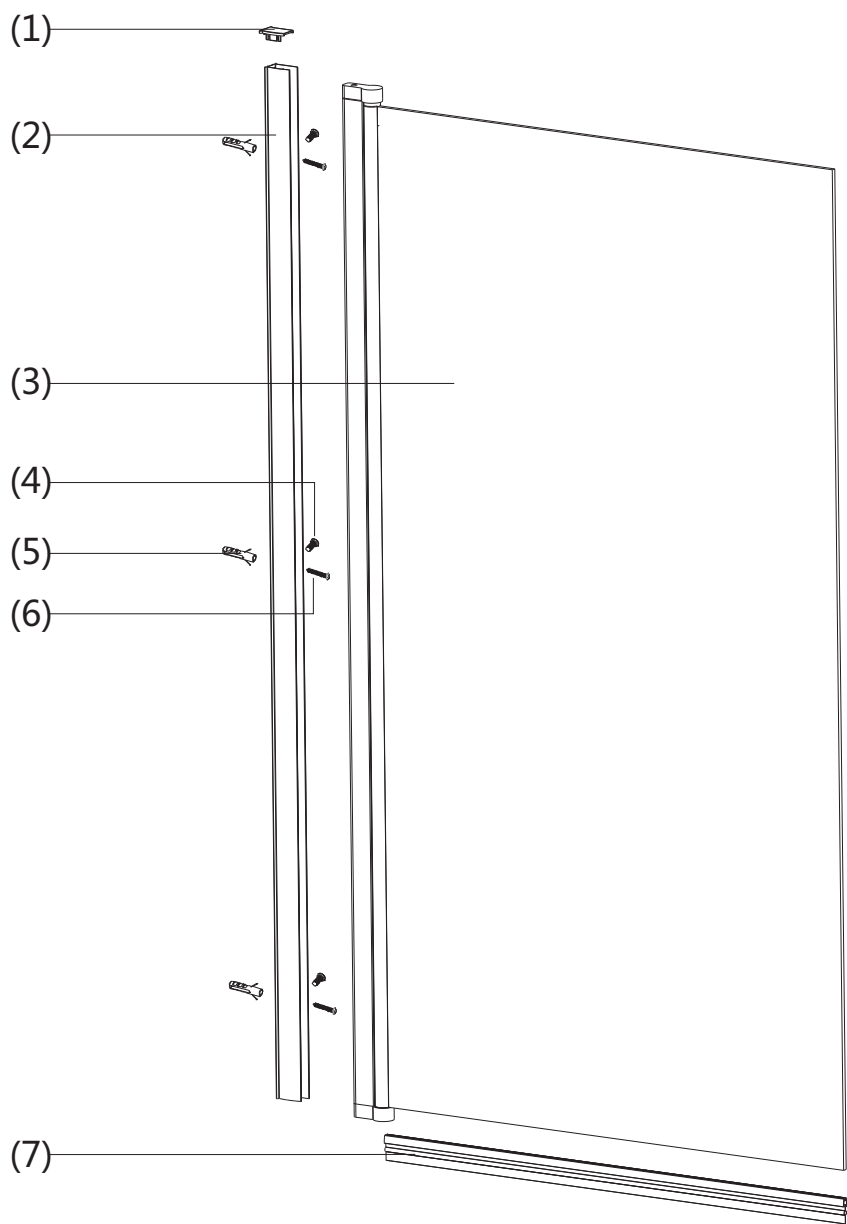

6mm SQUARE/CURVED BATH SCREEN GUIDE

General Information

Please inspect this product upon delivery. Any missing parts or manufacturing defects must be reported immediately to the supplier. Damage or defects reported later will not be accepted. TAKE CARE WHEN HANDLING GLASS PARTS-AVOID HEAVY CONTACT BETWEEN THE GLASS EDGES AND ANY HARD SURFACE. Glass breakage claims will not be accepted after the product has been unpacked.

TOOLS REQUIRED

DESCRIPTION	PART IMAGE	DESCRIPTION	PART IMAGE
Tape measure		Drill	
Spirit level		Flat-head Screwdriver	
Pencil		Cross head Screwdriver	 PZ1
Ø6mm Drill bit		Mallet	
Ø3mm Drill bit		Silicone Sealant	

 This product is heavy and may require two people to install.

ASSEMBLY INSTRUCTIONS - DRAWING

- (1) 2x Cover cap for wall profile L/R
- (2) 1x Wall profile
- (3) 1x Moving panel
- (4) 3x Screw ST4x12
- (5) 3x $\varnothing 6 \times 30$ wall plug
- (6) 3x Flat head screw ST4x30
- (7) 1x Bottom seal

Step 1 DRILLING WALL PROFILE TO THE WALL

Step 2

Before you assemble the product, please check the handing you require.

For right hand installation, you will need to remove the top and bottom brackets and turn the glass upside down, then attach the brackets to the top and bottom.