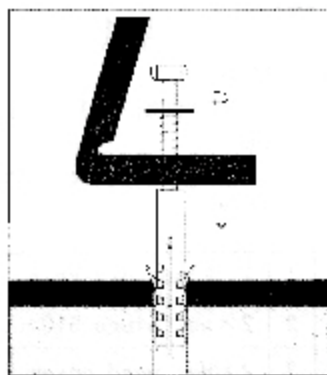

Installation

Drill Dia 10mm,
min . drill hole depth 60mm

tighten fixing bracket

put on the new toilet/pedestal

tighten the screws

put on the chrome caps

Check out our full range of Bathroom Suites

Bathroom Suites By Range