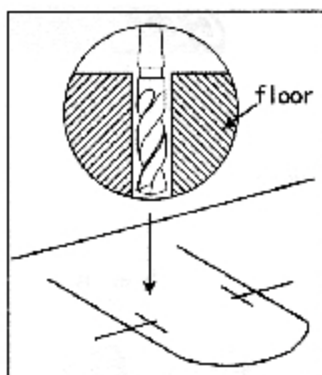

Installation

Drill Dia 10mm,
min . drill hole depth 60mm

tighten fixing bracket

put on the new toilet/pedestal

tighten the screws

put on the chrome caps

Check out our full range of Bathroom Suites

Bathroom Suites By Range