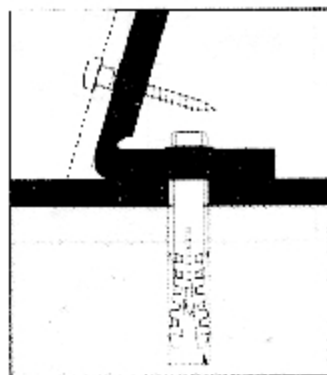

Installation

Drill Dia 10mm,
min . drill hole depth 60mm

tighten fixing bracket

put on the new toilet/pedestal

tighten the screws

put on the chrome caps

Check out our full range of Bathroom Suites

Bathroom Suites By Range