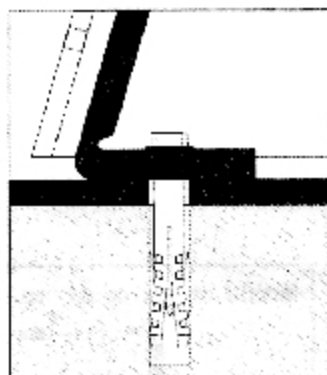

Installation

Drill Dia 10mm,
min . drill hole depth 60mm

tighten fixing bracket

put on the new toilet/pedestal

tighten the screws

put on the chrome caps

Check out our full range of Bathroom Suites

Bathroom Suites By Range