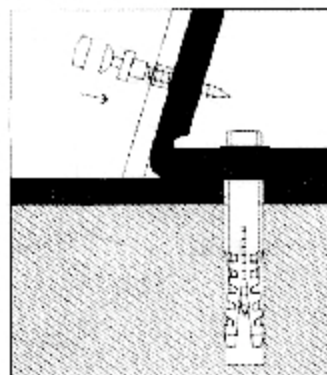

Installation

Drill Dia 10mm,
min . drill hole depth 60mm

tighten fixing bracket

put on the new toilet/pedestal

tighten the screws

put on the chrome caps

Check out our full range of Bathroom Suites

Bathroom Suites By Range