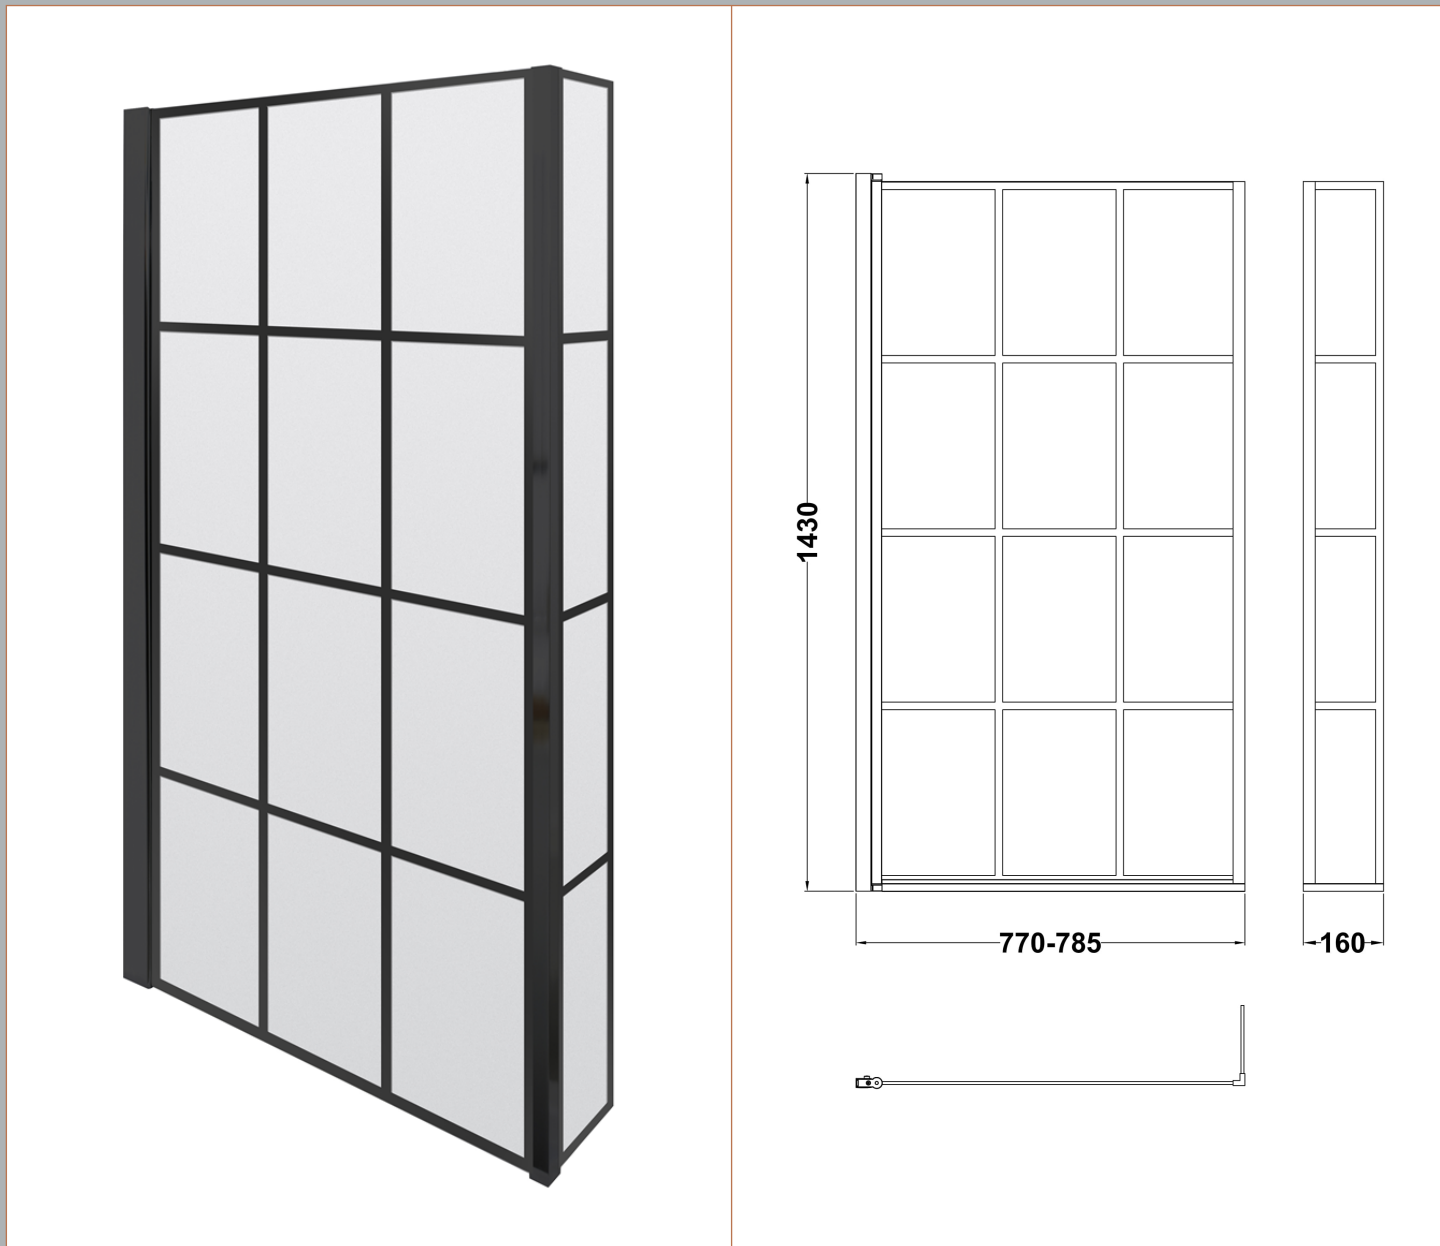

Sales Code: NSBS7BF

Description: Sq Framed Shower Screen Fixed Return (6)

Product Dimensions

Height (mm):	1430
Width (mm):	808
Depth (mm):	150
Nett Weight (kg):	18.7

Packaging Dimensions

Height (mm):	55
Width (mm):	840
Length (mm):	1460
Gross Weight (kg):	18.7

Packaging Data

Box Colour:	Brown Cardboard Box - Printed
Box Qty:	
Label Size:	x
Label Colour:	Not Applicable
Label Qty:	

Outer Box Dimensions (If Applicable)

Height (mm):	
Width (mm):	
Depth (mm):	
Length (mm):	
Gross Weight (kg):	
Barcode:	5056211897811

Product Details

Country of Origin:	China
Fitting Instruction:	No
CE Approval:	No
Profile Material:	Aluminium
Profile Finish:	Matt Black
Adjustments (mm):	780 - 795mm
Entry Width (mm):	
Swing In Dim (mm):	777mm
Swing Out Dim (mm):	777mm
Radius (mm):	Not Applicable
Glass Thickness (mm):	6
Easy Fit:	Not Applicable
Easy Clean:	No
Handle Style:	Not Applicable
Handle Material:	Not Applicable
Enclosure Design:	Not Applicable
Wheel Type:	Not Applicable
Support Bar Included:	Support Bar Not Included
Extras:	None