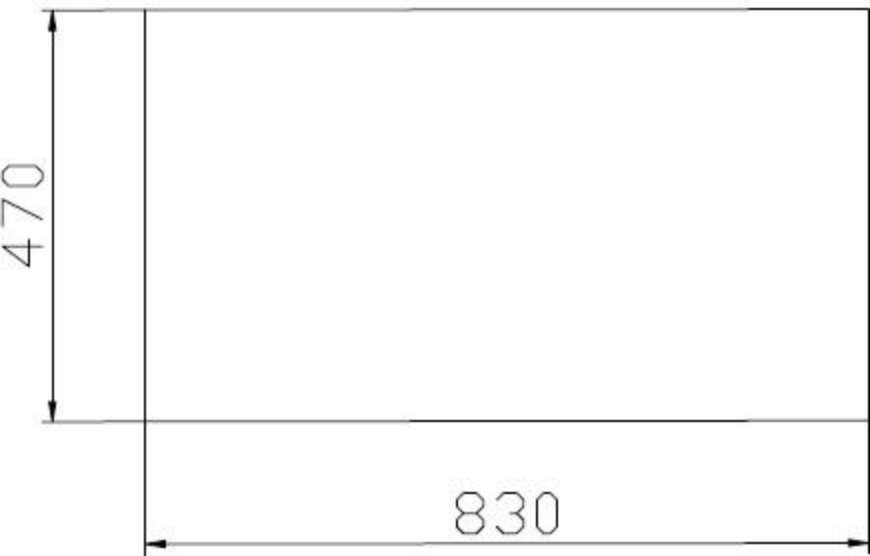

Cut Out Guide