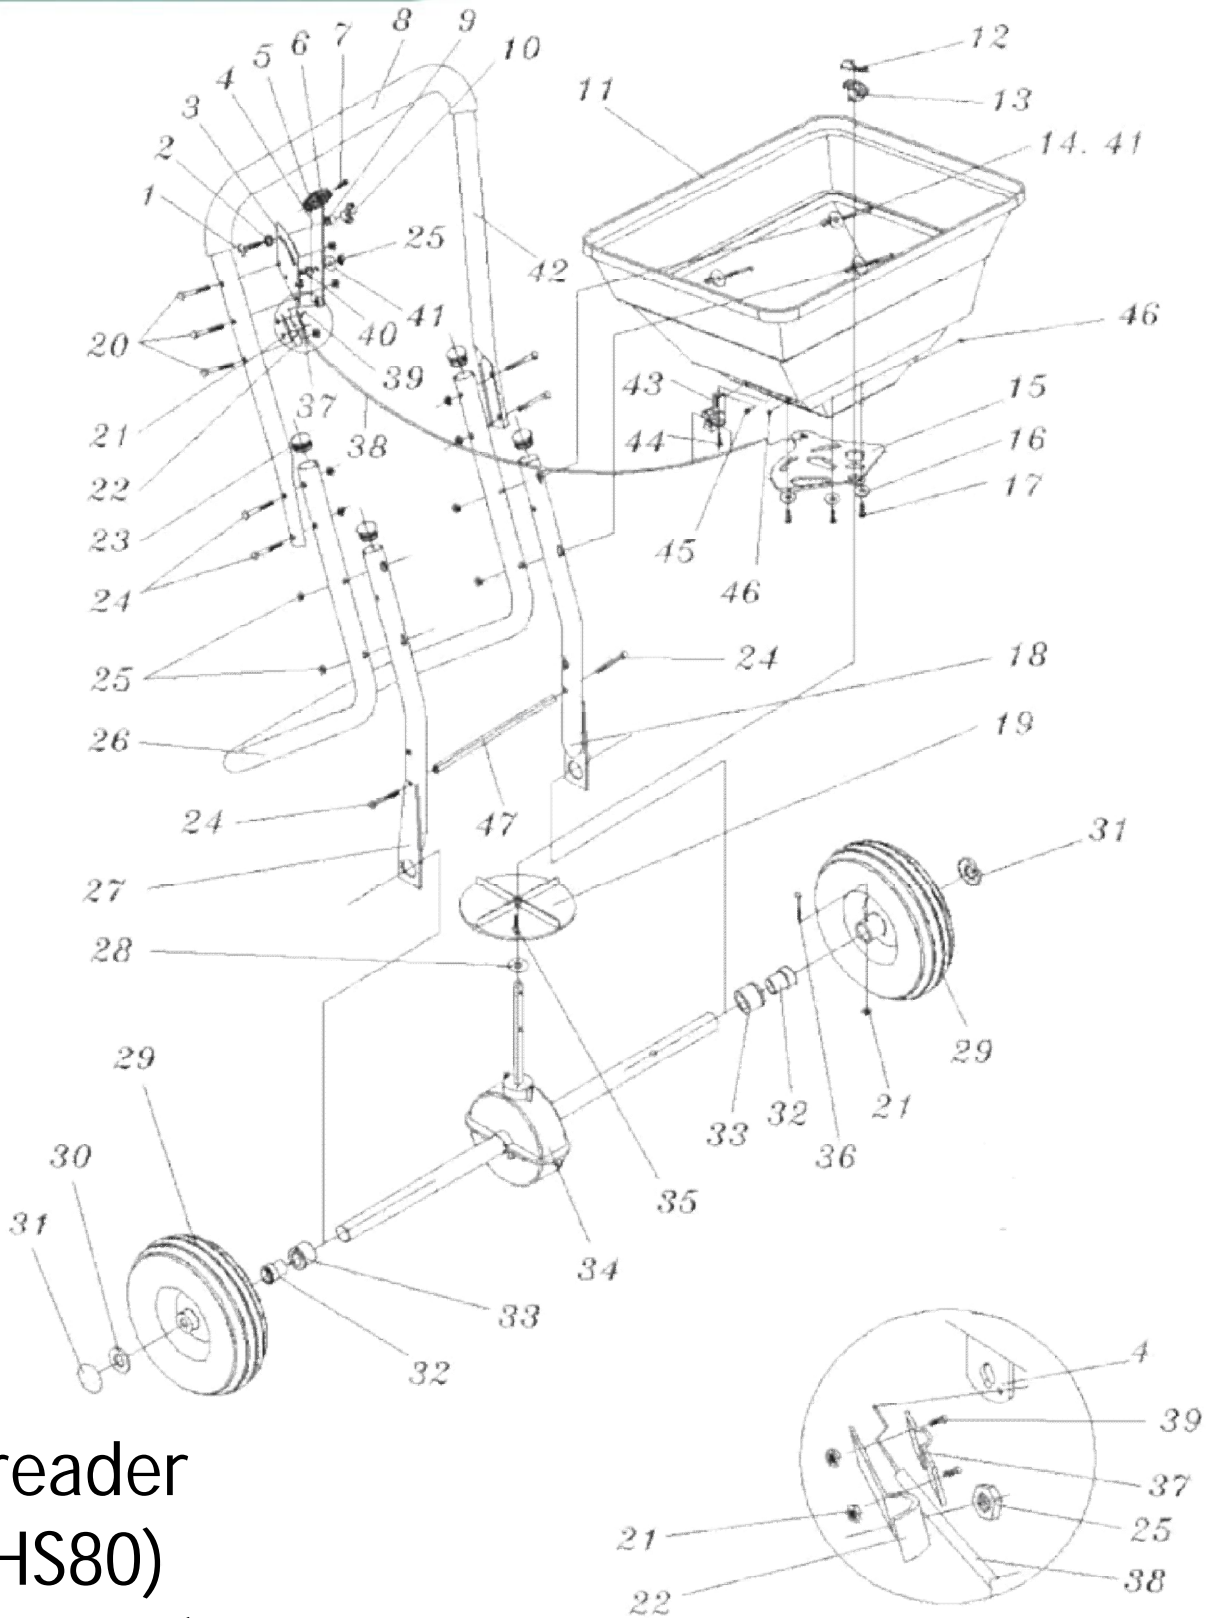

The Handy

Spreader
(THS80)
(Pre 2010)

Spreader (THS80) Pre (2010)

No	Part No	Description	Qty	No	Part No	Description	Qty
1	TH137-2	Bolt M6x25	1	25	TH137-24	Lock Nut M6	12
2	TH137-3	Lock Washer Ø8	1	26	TH138-26	Support Leg	1
3	TH138-3	Gauge Plate	1	27	TH138-27	Wheel Assembly Frame(Right)	1
4	TH137-5	Adjust Handle Pole	1	28	TH138-28	Thin Washer	1
5	TH137-6	Adjust Handle A	1	29	TH137-36	Pneumatic Wheel	2
6	TH137-7	Adjust Handle B	1	30	TH137-34	Flat Washer Ø16	1
7	TH137-8	Screw Ø4x18	1	31	TH137-35	End Cap	2
8	TH138-8	Handle Grip	1	32	TH137-37	Inner Axle Bushing	2
9	TH137-9	Spacer	1	33	TH137-38	Outer Axle Bushing	2
10	TH137-10	Wing Nut	1	34	TH137-39	Gear Box & Axle Assemble	1
11	TH138-11	Hopper	1	35	TH137-41	Screw M4x20	1
12	TH138-12	R Pin Ø2x60	1	36	TH137-47	Bolt M5x45	1
13	TH138-13	Center Cover	1	37	TH138-37	Line Clamp Press Plate	2
14	TH138-14	Bolt M6x65	4	38	TH138-38	Control Rod	1
15	TH137-27	Adjustable Plate	1	39	TH138-39	Screw M5x10	2
16	TH137-28	Big Flat Washer Ø4	3	40	TH137-12	Nylon Washer	1
17	TH137-29	Screw Ø4x12	3	41	TH137-13	Big Flat Washer Ø6	5
18	TH138-18	Wheel Assembly Frame(Left)	1	42	TH138-42	Handle	1
19	TH137-42	Impeller	1	43	TH138-43	Line Clamp	1
20	TH138-20	Bolt M6x35	3	44	TH138-44	Screw Ø5x15	1
21	TH137-44	Lock Nut M5	4	45	TH138-45	Big End Cap	1
22	TH138-22	Line Clamp Bottom Plate	1	46	TH138-46	Small End Cap	2
23	TH138-23	Tube End Cap	4	47	TH138-47	Fixing Connection Rod	1
24	TH138-24	Bolt M6x40	4	48	TH138-48	Screen	1
					TH138-49	Rain Cover	1