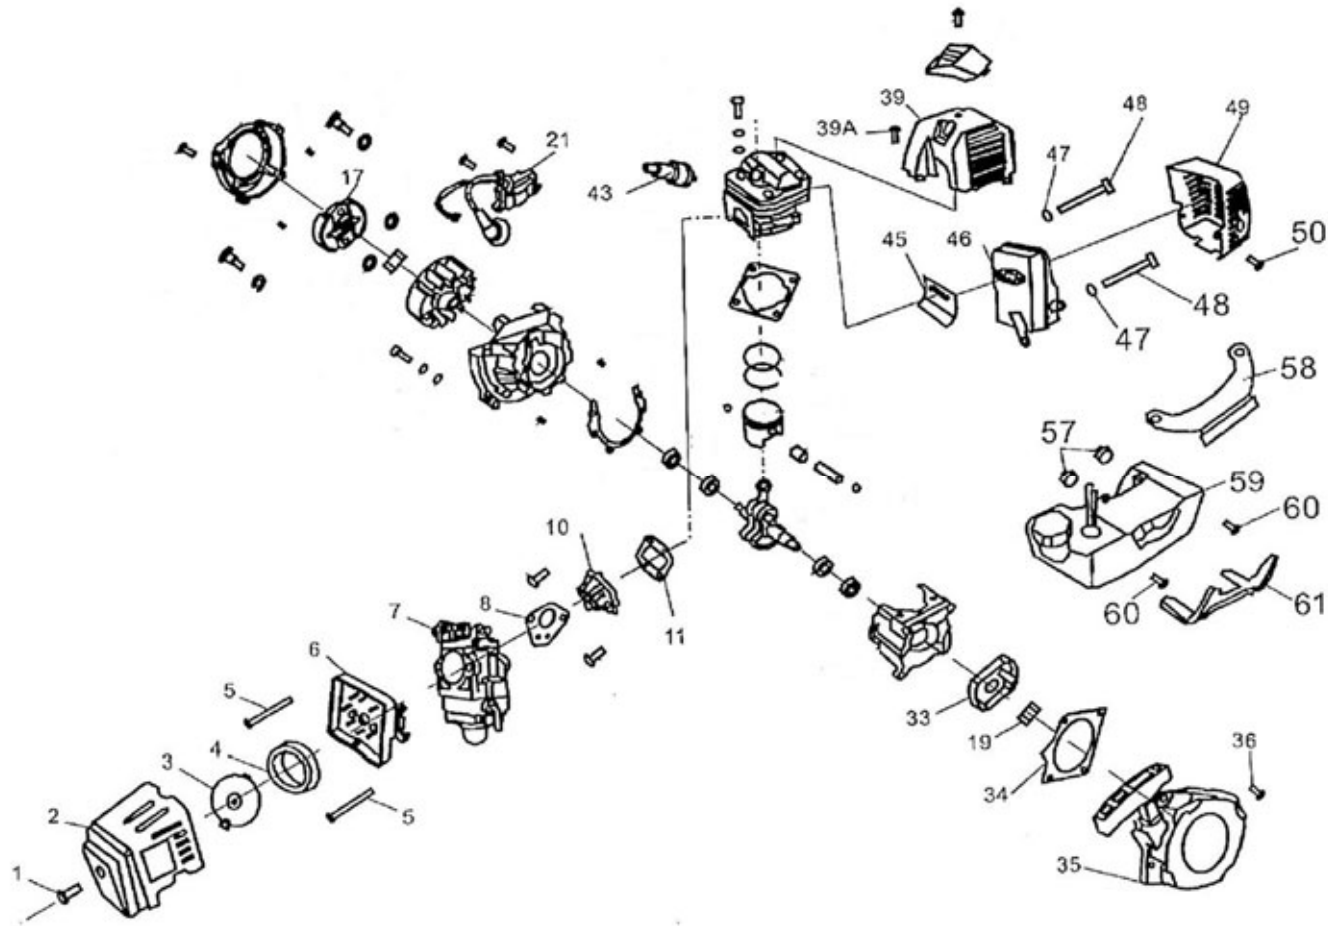

Petrol Mini Tiller (THPMT) Engine Parts