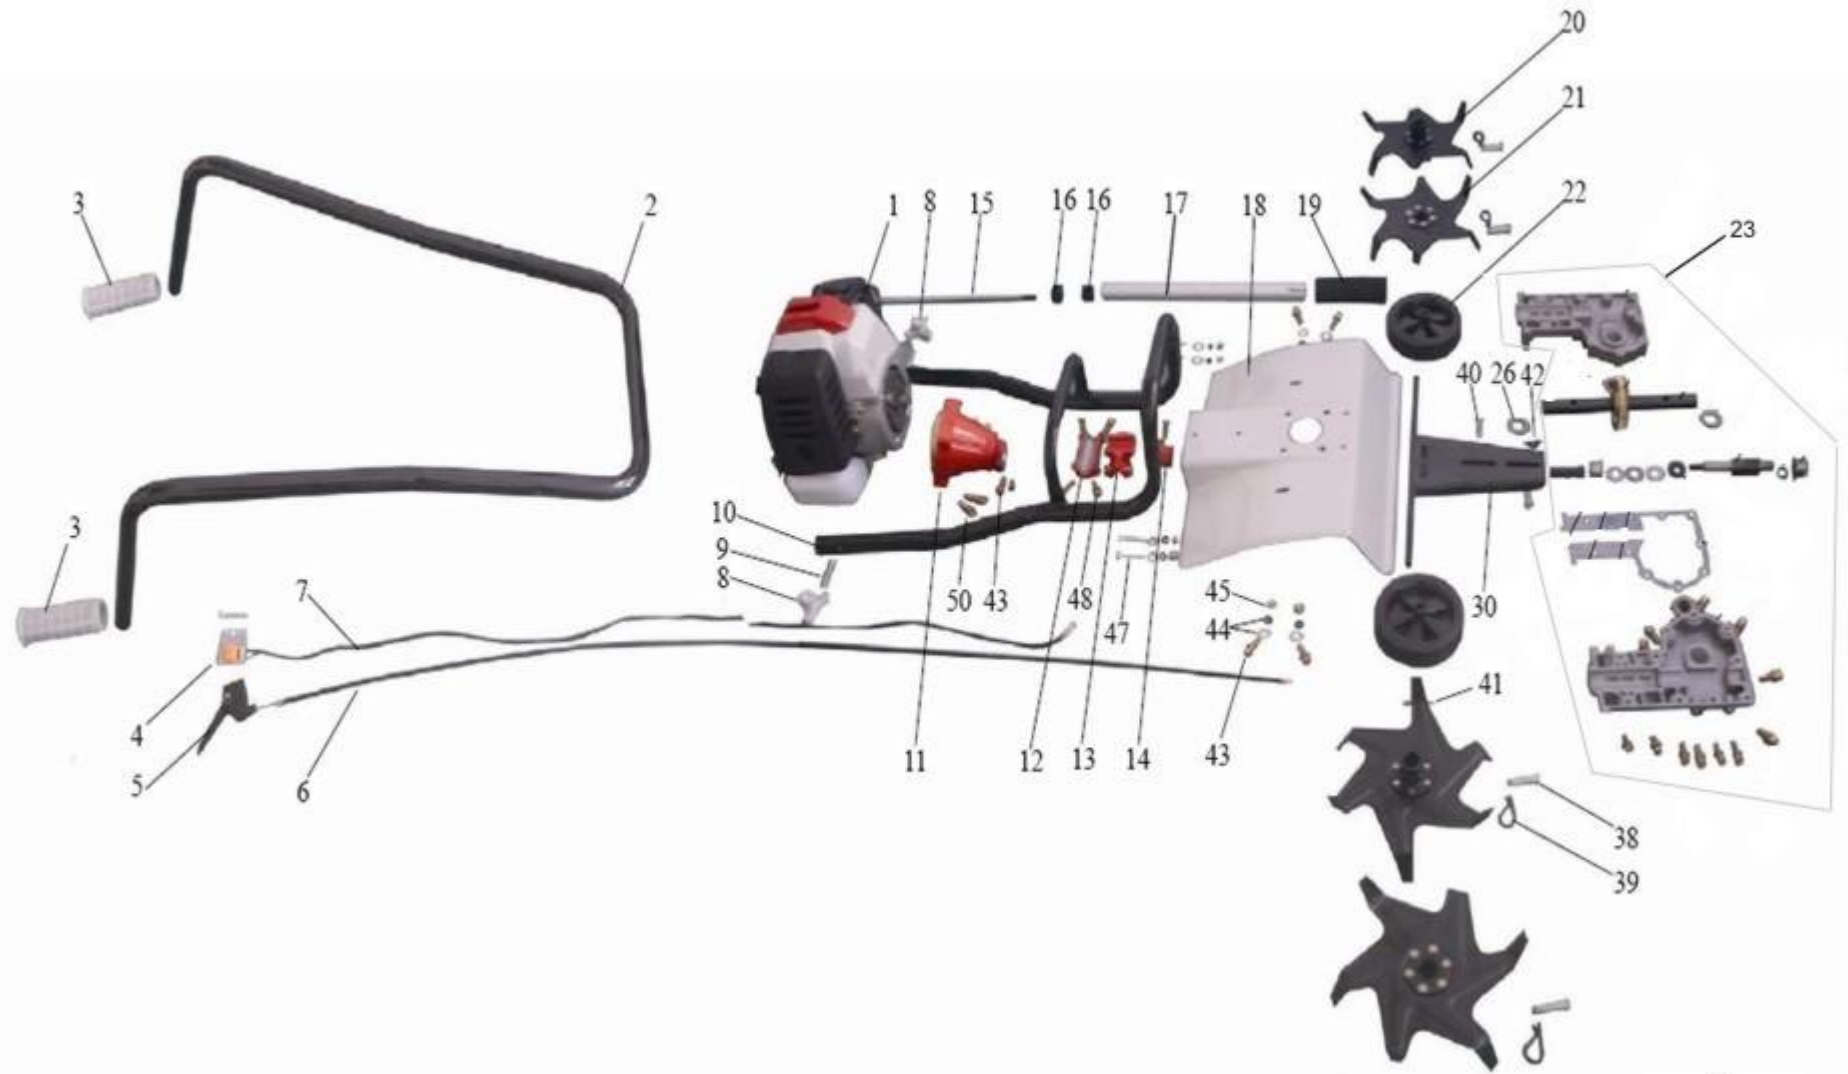

## Petrol Mini Tiller (THPMT)

No	Part No	Description	Qty	No	Part No	Description	Qty
1	TH127-1	See Engine Parts	1	19	TH127-19	SPONGE COVER	1
2	TH127-2	HANDLE	1	20	TH127-20	OUTER BLADE	2
3	TH127-3	HANDLE SET	2	21	TH127-21	INNER BLADE	2
4	TH127-4	SWITCH	1	22	TH127-22	WHEEL	2
5	TH127-5	THROTTLE TRIGGER	1	23	TH127-23	GEAR BOX ASSY	1
6	TH127-6	THROTTLE CABLE	1	30	TH127-30	WHEEL AXLE	1
7	TH127-7	SWITCH WIRE	1	38	TH127-38	PIN	4
8	TH127-8	STAR NUT	2	39	TH127-39	"R" CLIP	4
9	TH127-9	ROUND QUARE NECK BOLT M6X40	2	40	TH127-40	ROUND SQUARE NECK BOLT M6X25	2
10	TH127-10	BRACKET	1	41	TH127-41	E-TYPE CARD RING+FLAT PAD 10	2+4
11	TH127-11	CLUTCH HOUSING	1	42	TH127-42	M6 NUT DISH	2
12	TH127-12	HOLDERON THE SPLINT	1	43	TH127-43	HEXAGON BOLT M6 X 25 COMBINATION	5
13	TH127-13	HOLDER	1	44	TH127-44	FLAT PAD6+ELASTIC PAD 6	8+8
14	TH127-14	HOLDER UNDER THE SPLINT	1	45	TH127-45	HEXAGON BOLT M6 X 16 COMBINATION	5
15	TH127-15	SHAFT	1	46	TH127-46	NUT M6	8
16	TH127-16	OIL BEARING	2	47	TH127-47	ROUND SQUARE NECK BOLT M6 X 35	4
17	TH127-17	ALUMINUM	1	48	TH127-48	HEXAGON SCREW M5 X 25 COMBINATION	6
18	TH127-18	GUARD	1	50	TH127-50	HEXAGON SCREW M6 X 30 COMBINATION	4