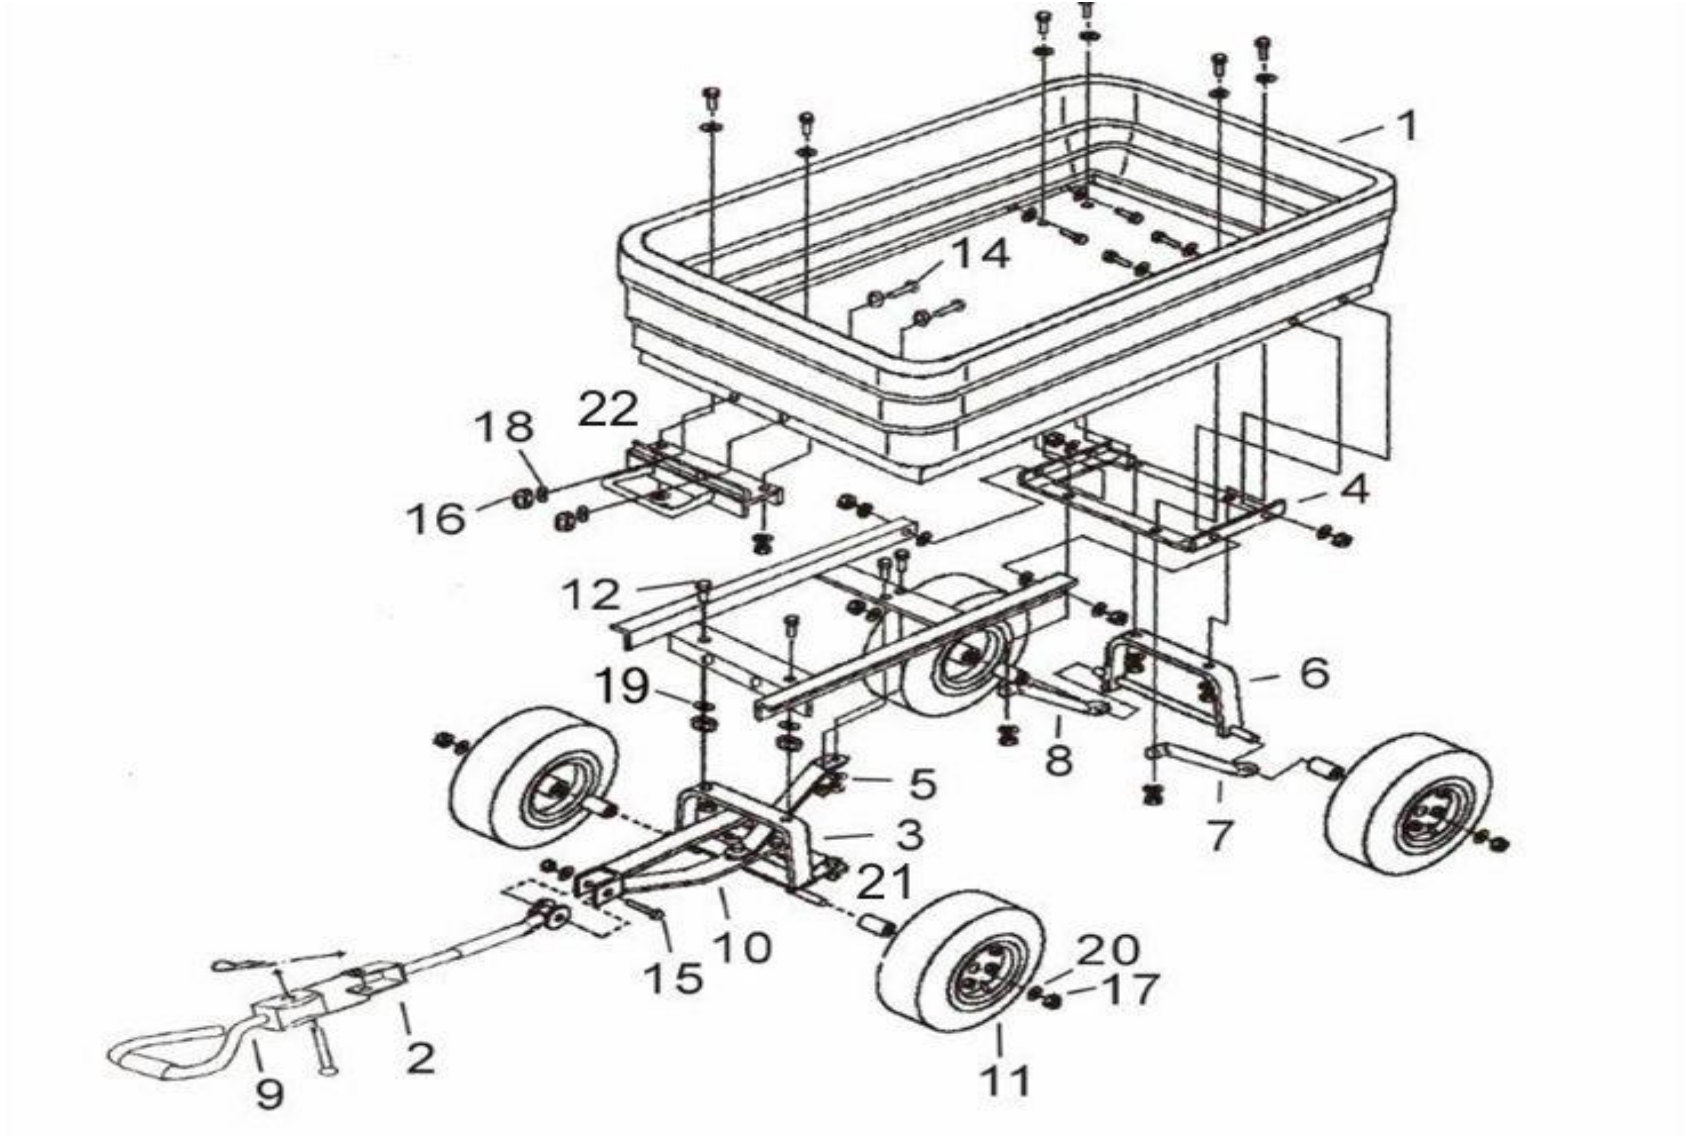

THPDC – Poly Dump Cart

THPDC – Poly Dump Cart

No.	Part No.	Description	QTY	No.	Part No.	Description	QTY
1	TH140-1	Tub	1	12	TH140-12	Bolt M8x20	4
2	TH140-2	Lock	1	13	TH140-13	Round Head Bolt M8x30	4
3	TH140-3	Front Frame	1	14	TH140-14	Round Head Bolt M8x20	4
4	TH140-4	Rear Frame	1	15	TH140-15	Round Head Bolt M8x60	1
5	TH140-5	Front Bracket Assembly	1	16	TH140-16	Lock Nut M8	13
6	TH140-6	Rear Bracket	1	17	TH140-17	Lock Nut M12	4
7	TH140-7	Left Rear Brace	1	18	TH140-18	Wide Wing Washer 8mm	16
8	TH140-8	Right Rear Brace	1	19	TH140-19	Washer 8mm	5
9	TH140-9	Handle	1	20	TH140-20	Washer 12mm	4
10	TH140-10	Coupling	1	21	TH140-21	Spacer	4
11	TH140-11	Wheel	4	22	TH140-22	Locking Handle	1