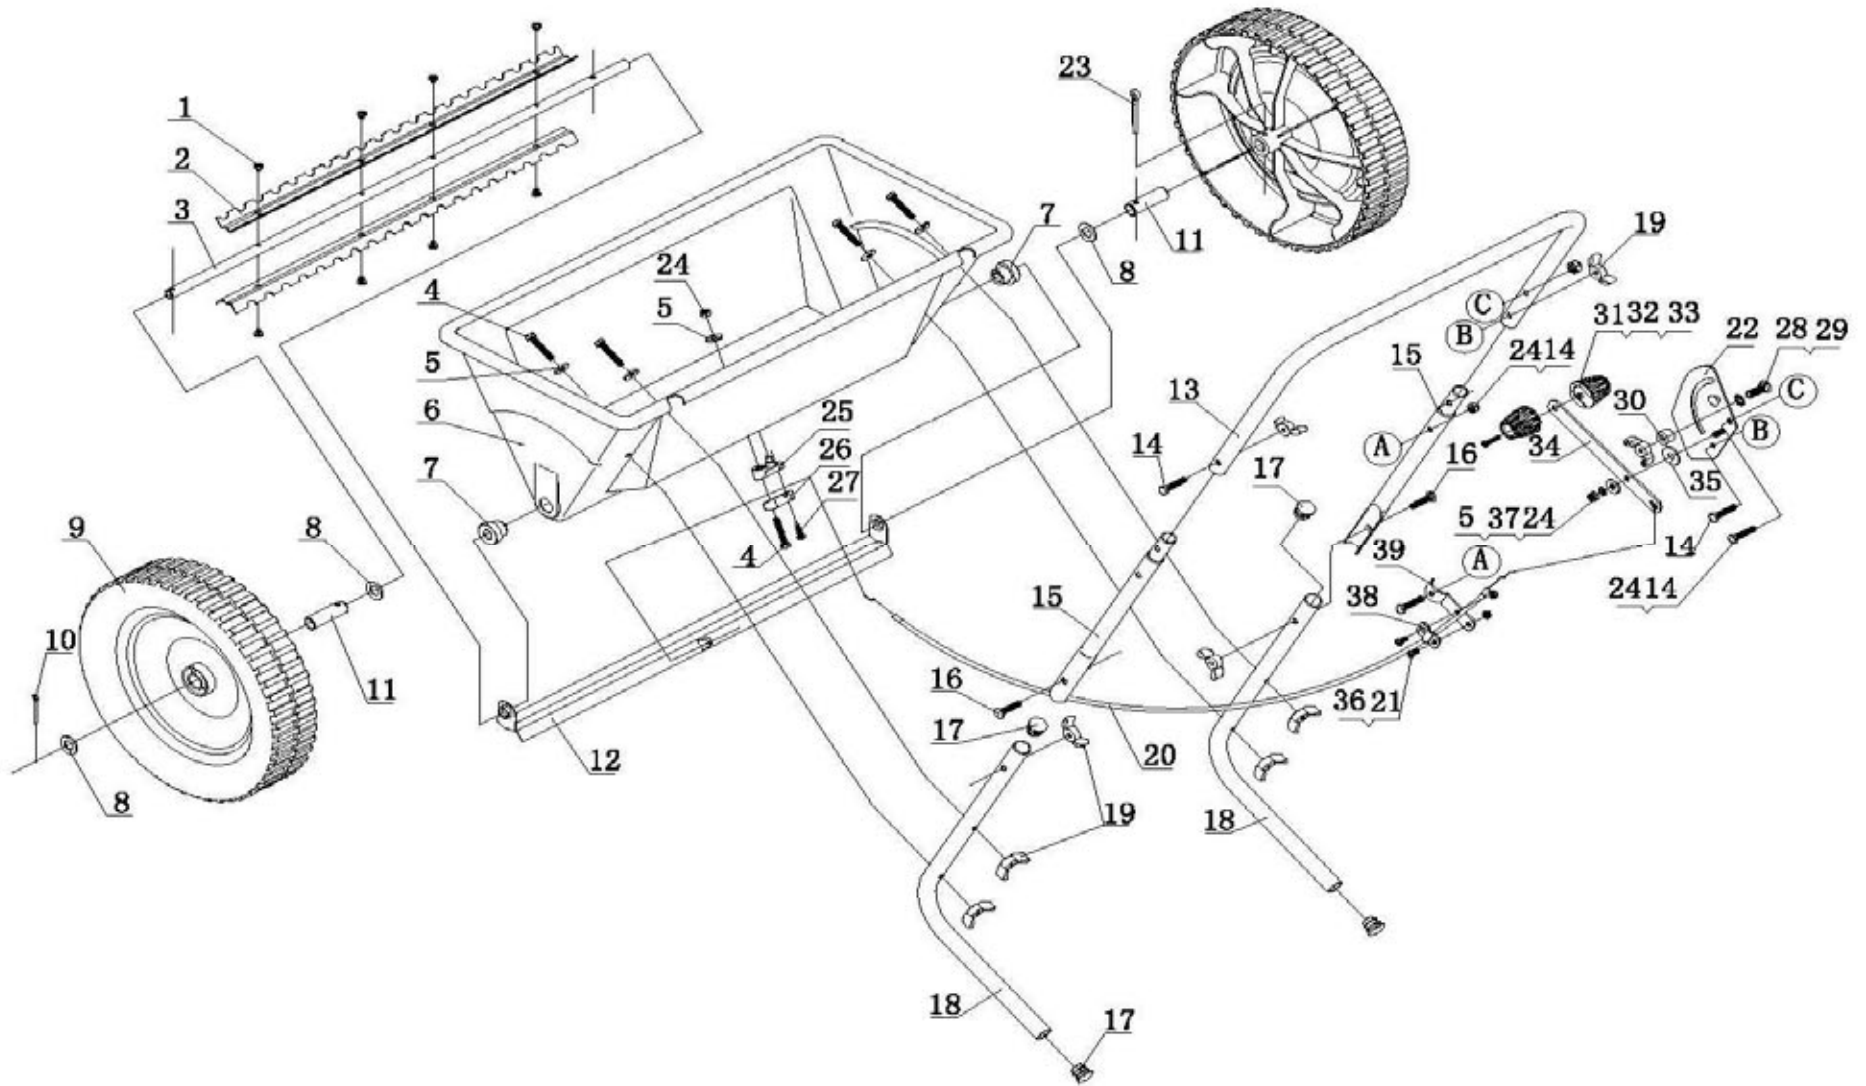

# THDS – Drop Spreader

## THDS – Drop Spreader

No.	Part No.	Description	QTY	No.	Part No.	Description	QTY
1	TH163-1	Screw M5x6	8	21	TH163-21	Screw M5X10	2
2	TH163-2	Scratch Board	2	22	TH163-22	Index Plate Assembly	1
3	TH163-3	Wheel Axle	1	23	TH163-23	Cotter Pin Ø5X45	1
4	TH163-4	Hex Bolt M6X35	5	24	TH163-24	Nylon Lock Nut M6	4
5	TH163-5	Big Flat Washer Ø6	6	25	TH163-25	Wire Lock -1	1
6	TH163-6	Hopper	1	26	TH163-26	Wire Lock -2	1
7	TH163-7	Axle Bushing	2	27	TH163-27	Screw ST.4.8x20	1
8	TH163-8	Flat Washer Ø12	3	28	TH163-28	Carriage Bolt M6X25	1
9	TH163-9	Poly Wheel	2	29	TH163-29	Outer Teeth Washer Ø8	1
10	TH163-10	Cotter Pin Ø3X30	1	30	TH163-30	Spacer	1
11	TH163-11	Bushing	2	31	TH163-31	Adjustable Handle A	1
12	TH163-12	Rotating Door Assembly	1	32	TH163-32	Adjustable Handle B	1
13	TH163-13	Handle	1	33	TH163-33	Screw ST.4.2x18	1
14	TH163-14	Hex Bolt M6X30	4	34	TH163-34	Adjustable Handle Rod	1
15	TH163-15	Connect Pole	2	35	TH163-35	Nylon Washer	1
16	TH163-16	Carriage Bolt M6X35	2	36	TH163-36	Nylon Lock Nut M5	2
17	TH163-17	End Cap	4	37	TH163-37	Lock Washer Ø6	1
18	TH163-18	Support Leg	2	38	TH163-38	Wire Clip plate	1
19	TH163-19	Wing Nut	9	39	TH163-39	Wire Clip Bottom Plate	1
20	TH163-20	Adjustable Wire	1				