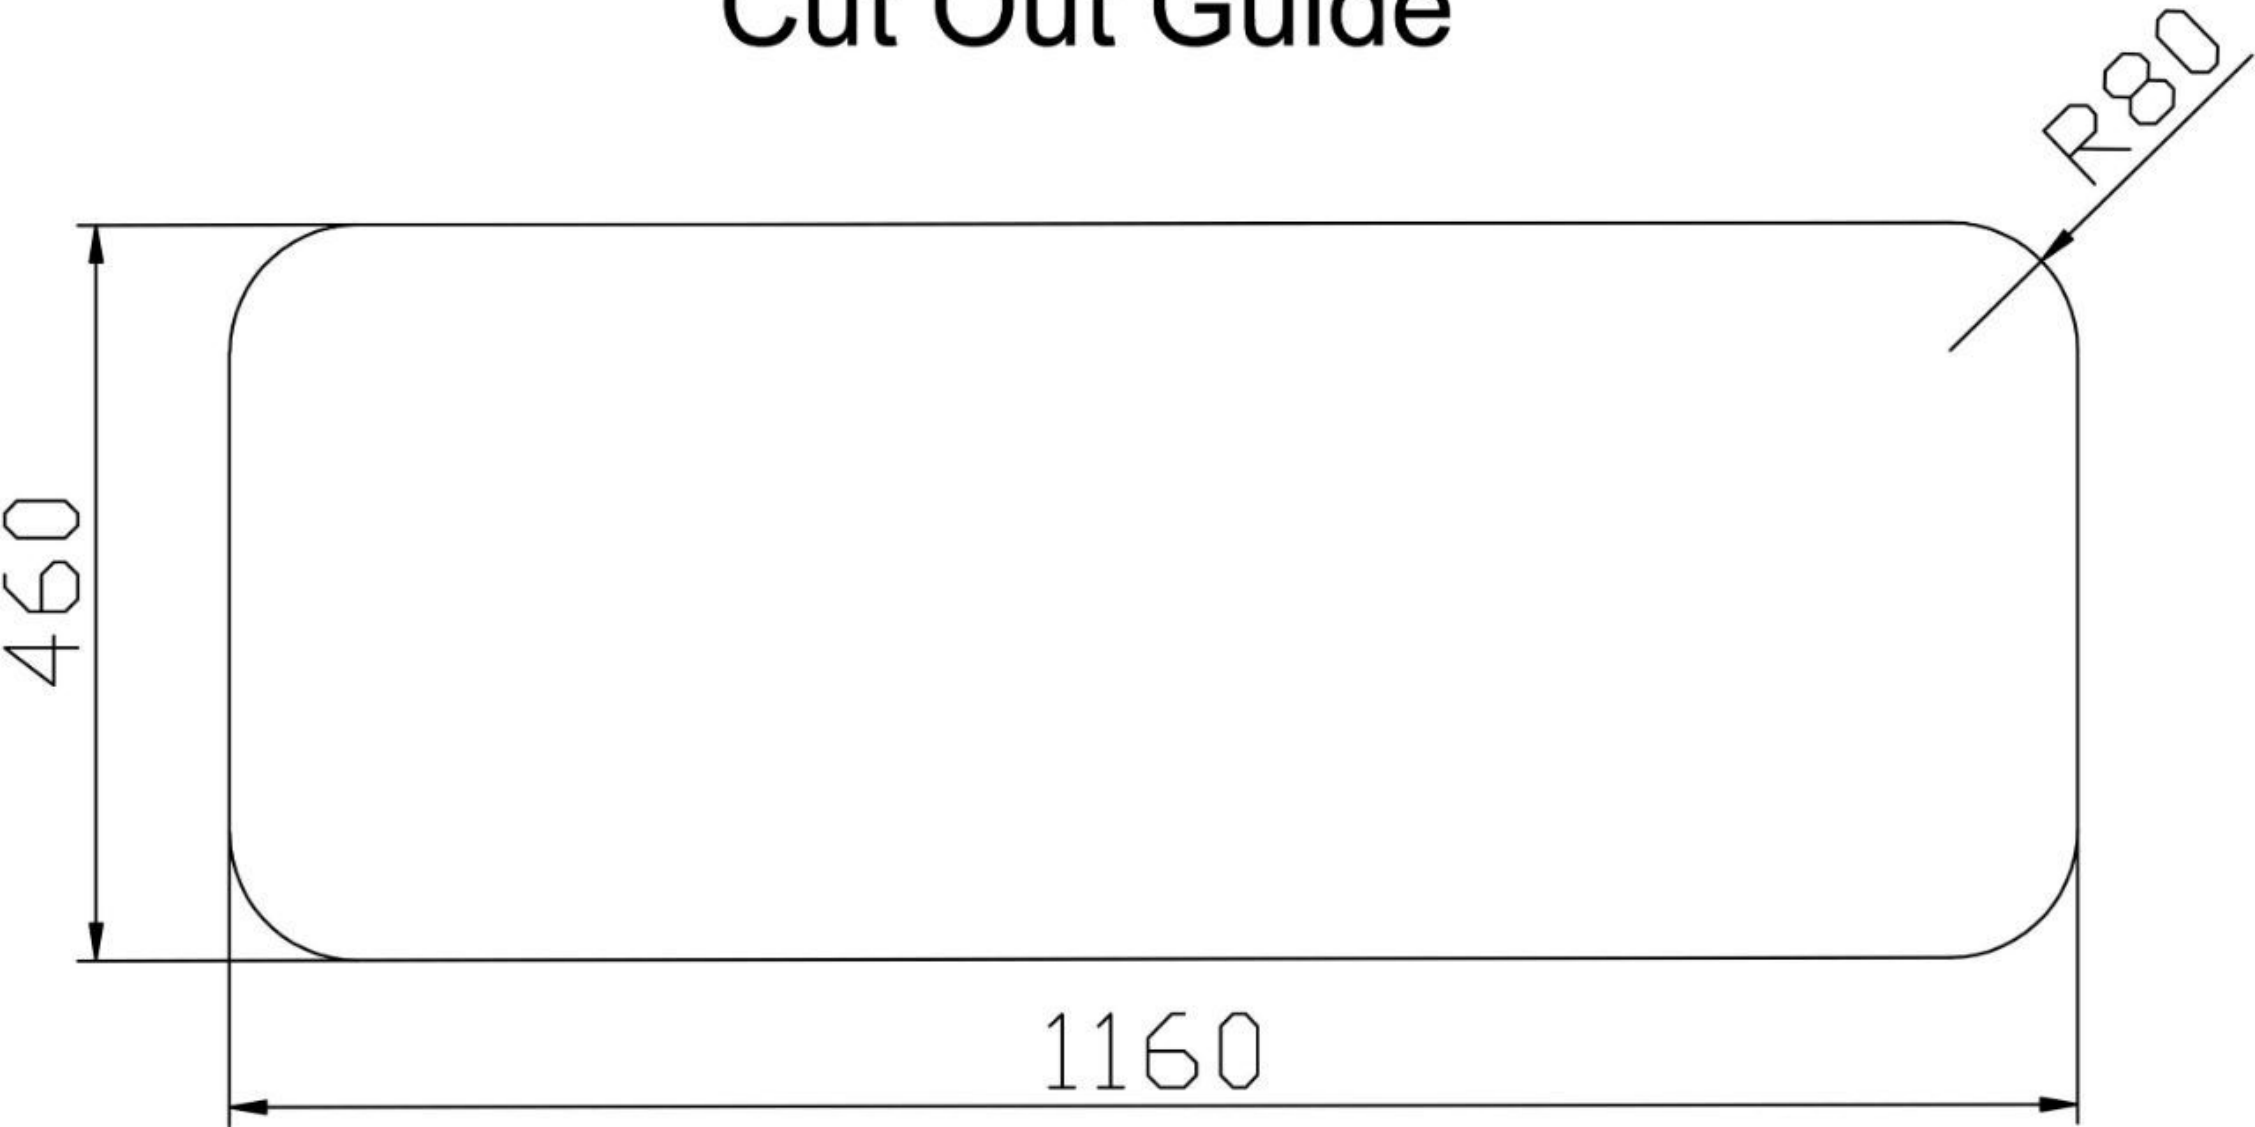

Cut Out Guide