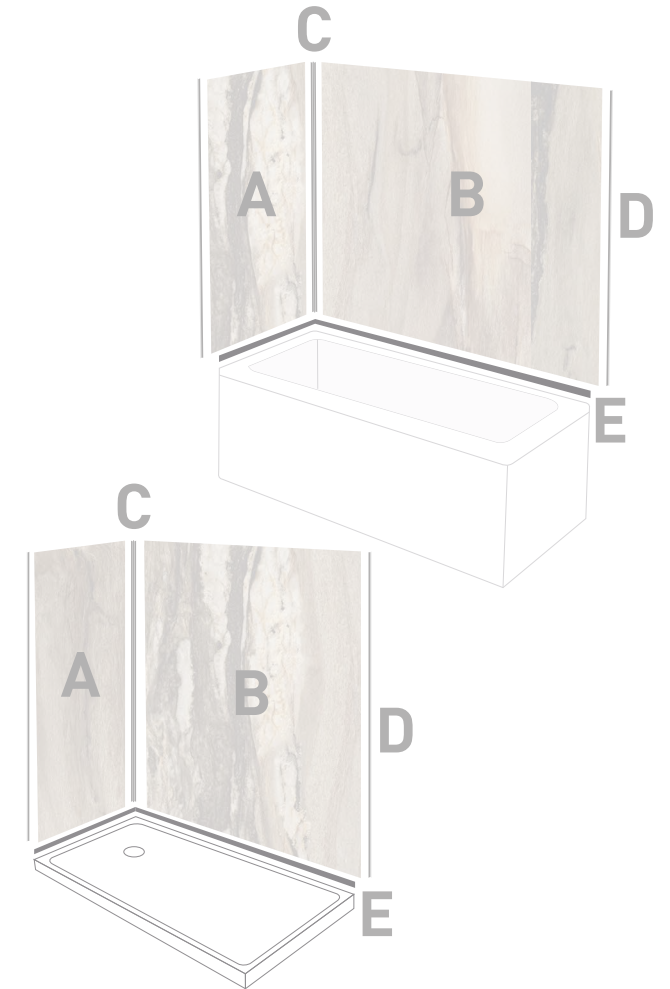

MULTIPANEL®

Typical installations

Shower enclosure 2 sided

2 sided shower		Shower tray size		
Description		1200x1200	900x900	1200x900
A	2400 x 1200mm unlippped panel	2		1
	2400 x 900mm unlippped panel		2	1
	2400 x 1200mm hydrolock panel			
	2400 x 598mm hydrolock panel			
B	Internal Corner Profile	1	1	1
C	End Cap Profile	2	2	2
D	Shower Tray / Bath Seal Kit	1	1	1
	High-Grab Adhesive	2	2	2
	Silicone Sealant - Clear	1	1	1
	Silicone Sealant - White			

Walk-in Shower/Bath 2 sided

2 sided bath / walk-in shower		Bath/Shower tray size	
Description		1800x900	1800x1200
A	2400 x 1200mm unlippped panel		1
	2400 x 900mm unlippped panel	1	
B	2400 x 1200mm hydrolock panel	1	1
	2400 x 598mm hydrolock panel	1	1
C	Internal Corner Profile	1	1
D	End Cap Profile	2	2
E	Shower Tray / Bath Seal Kit	2	2
	High-Grab Adhesive	3	3
	Silicone Sealant - Clear	2	2
	Silicone Sealant - White	1	1

Shower enclosure 3 sided

3 sided shower		Shower tray size		
Description		1200x1200	900x900	1200x900
A	2400 x 1200mm unlippped panel	3		2
	2400 x 900mm unlippped panel		3	1
	2400 x 1200mm hydrolock panel			
	2400 x 598mm hydrolock panel			
B	Internal Corner Profile	2	2	2
C	End Cap Profile	2	2	2
D	Shower Tray / Bath Seal Kit	2	2	2
	High-Grab Adhesive	3	3	3
	Silicone Sealant - Clear	2	2	2
	Silicone Sealant - White	1	1	1

Walk-in Shower/Bath 3 sided

3 sided bath / walk-in shower		Bath/Shower tray size	
Description		1800x900	1800x1200
A	2400 x 1200mm unlippped panel		2
	2400 x 900mm unlippped panel	2	
B	2400 x 1200mm hydrolock panel	1	1
	2400 x 598mm hydrolock panel	1	1
C	Internal Corner Profile	2	2
D	End Cap Profile	2	2
E	Shower Tray / Bath Seal Kit	2	3
	High-Grab Adhesive	4	4
	Silicone Sealant - Clear	3	3
	Silicone Sealant - White	2	2