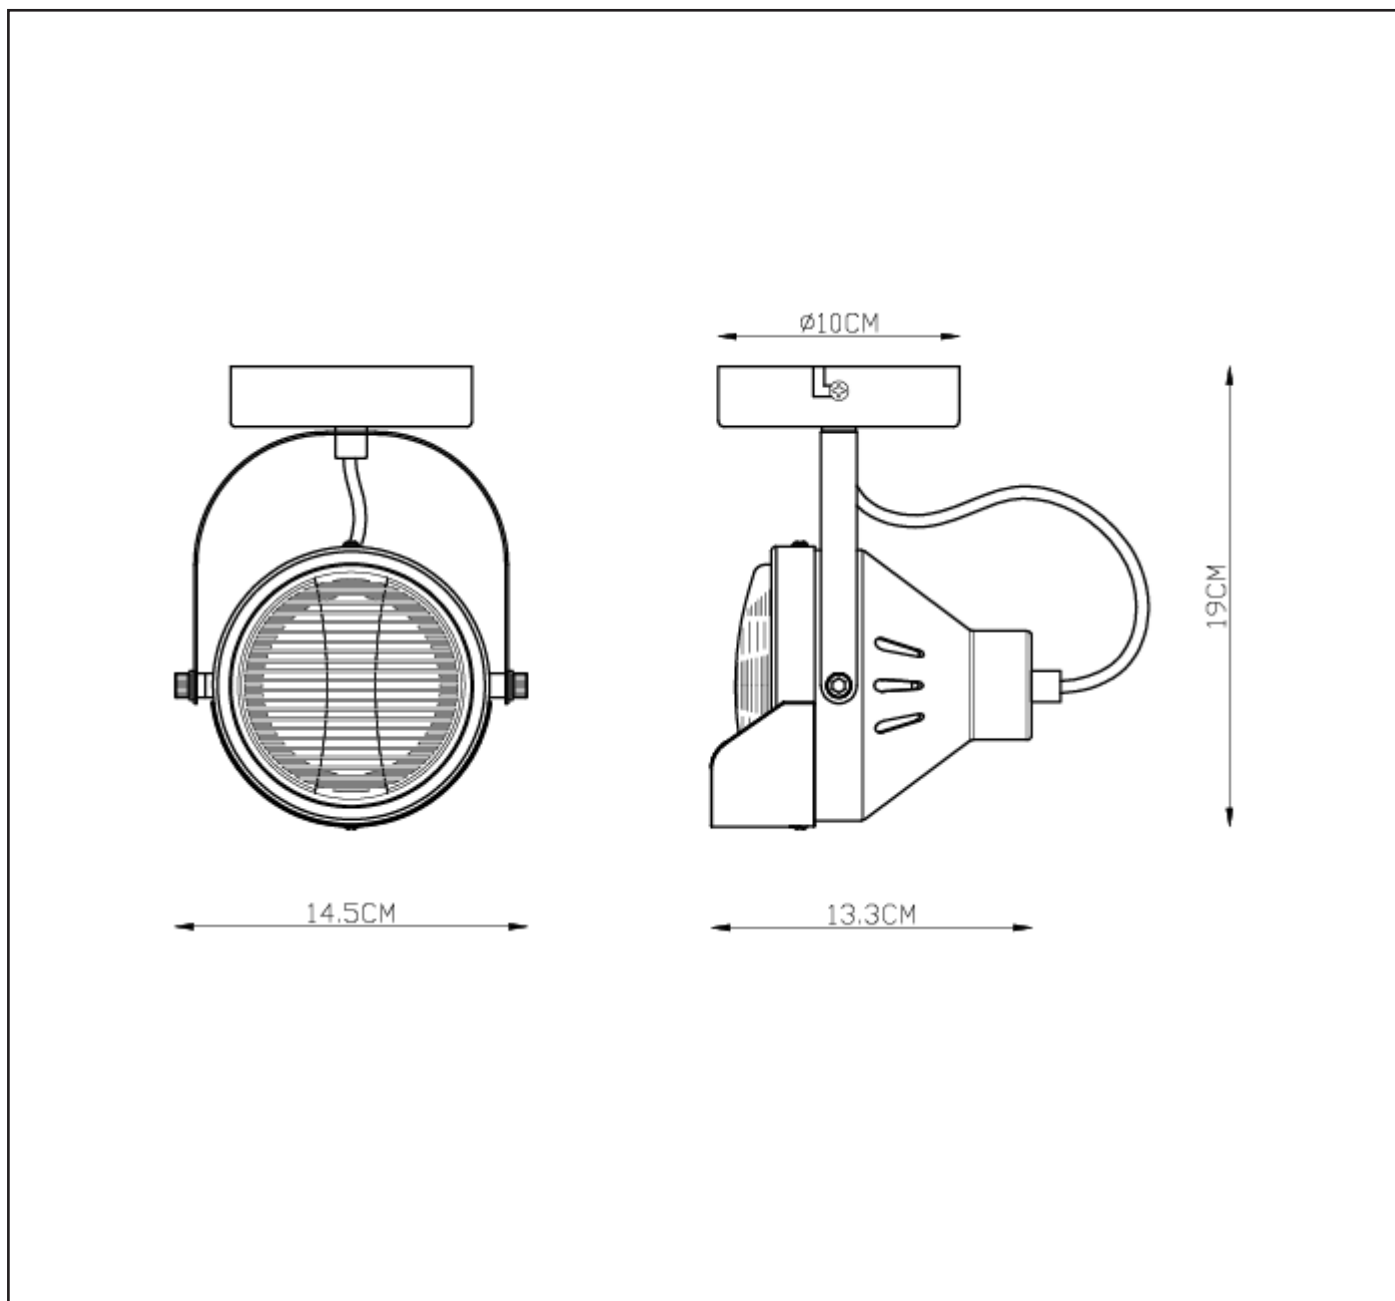

## General

Dimensions LxWxH : 14.5 cm x 13.3 cm x 19 cm  
Height minimum : -  
Height maximum : 19 cm  
Dimensions shade LxWxH : 11.5 cm x 11.5 cm x 13.3 cm  
Main material : Metal/Glass  
Ceiling rose material : Metal  
Color : Sandy black/Concrete  
Style : Industriel  
Shape :  
Weight : 0.56kg  
Warranty : 2 years

## Product specifications

Dimmable : No  
Light direction : Around (Diffuse)  
Adjustable in height : No  
Directional : Yes  
Cable : No  
Cable length : No  
Sensor : Without Sensor  
Control : Light Switch Control  
IP-Class : 20  
Electric class : I  
Light source including ? : No  
Lamp socket : GU10  
Light source number : 1  
Power requirements : 220-240V~50Hz  
Bulb type & maximum wattage : GU10-max.35W

# CICLETA

item number :05922/01/30  
 EAN code : 5411212050960  
 item number :05922/01/36  
 EAN code : 5411212050977

For more specifications, dimensions please visit  
[www.lucide.com](http://www.lucide.com)