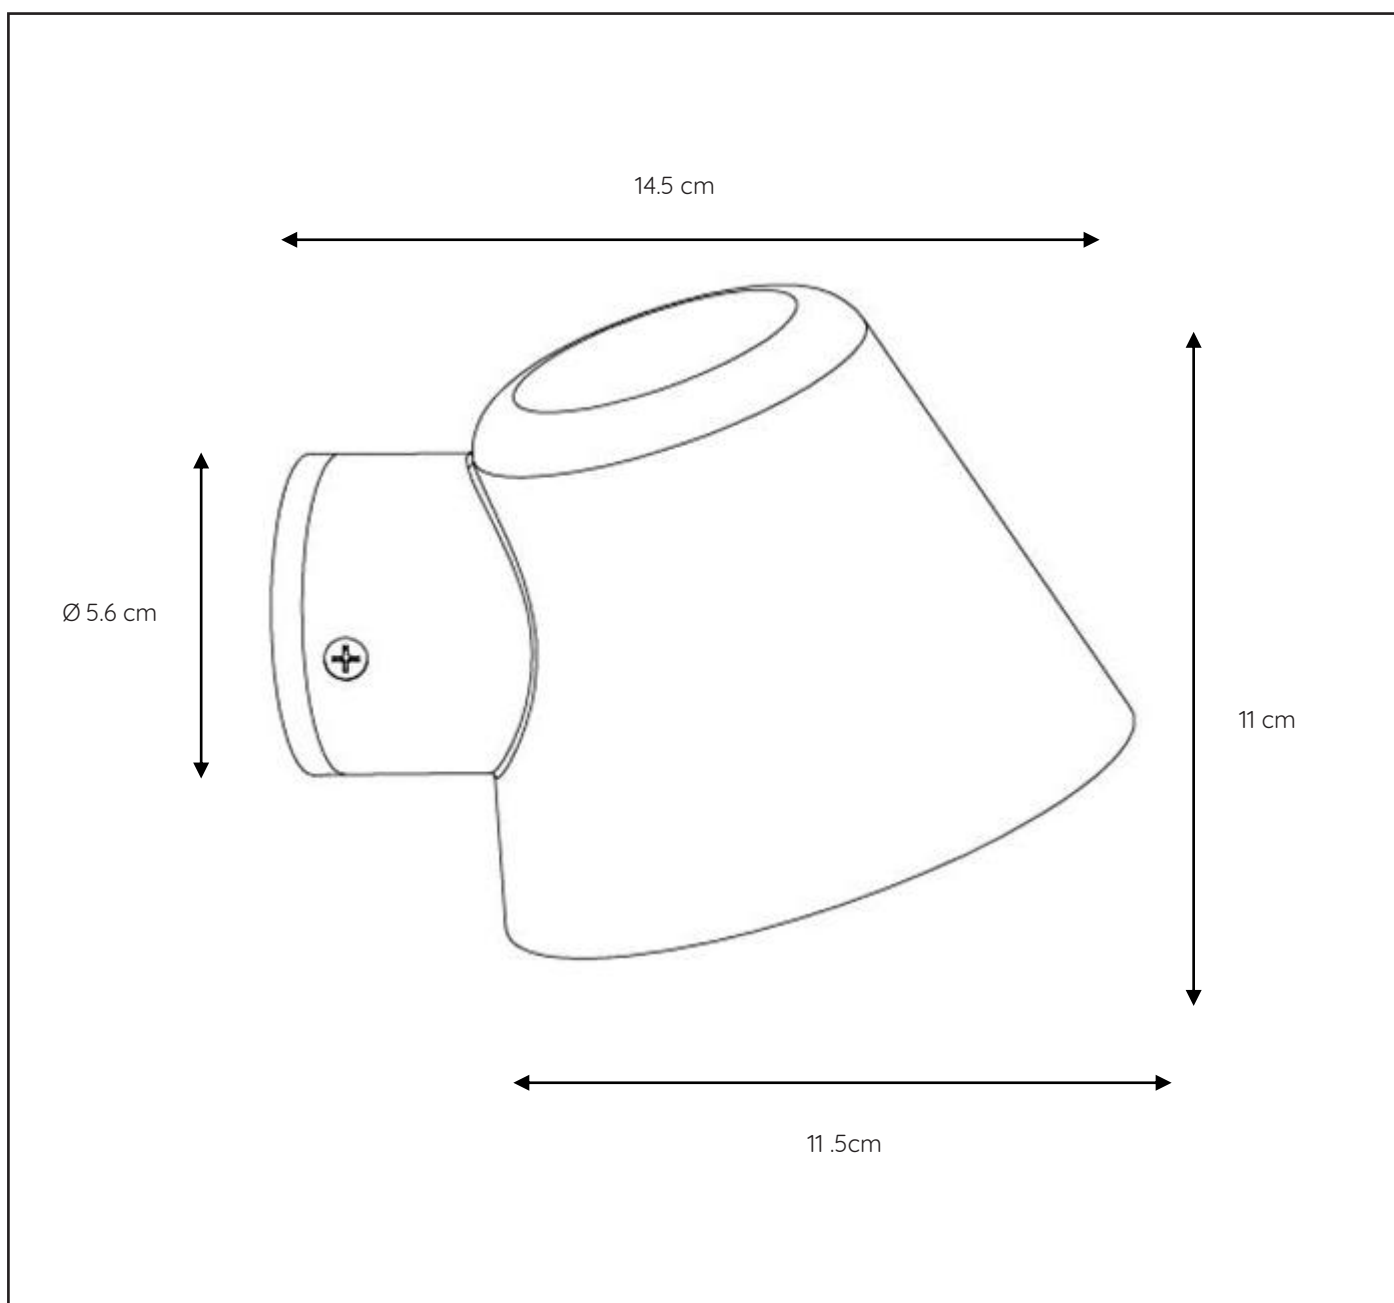

## General

**Dimensions LxWxH :** 14.5 cm x 11.5 cm x 11 cm  
**Height minimum :** 5.6 cm  
**Height maximum :** 11 cm  
**Dimensions shadeLxWxH :** 11.5 cm x 9 cm  
**Main material :** Aluminum  
**Ceiling rose material :** -  
**Color :** Grey & White  
**Style :** Modern  
**Shape :** Round  
**Weight :** 0.34 kg  
**Warranty :** 2 years

## Product specifications

**Dimmable :** Yes  
**Light direction :** Downlight  
**Adjustable in height :** No  
**Directional :** Directional  
**Cable :** No  
**Cable length :** -  
**Sensor :** Without Sensor  
**Control :** Light Switch Control  
**IP-Class :** 44  
**Electric class :** 1  
**Light source including ?:** Yes  
**Lamp socket :** GU10  
**Light source number :** 1  
**Power requirements :** 220-240V~50Hz  
**Bulb type & maximum wattage :** GU10 LED 5W

IP44

IP54

IP65

IP67

Explanation of IP numbers for degrees of protection, see safety instruction manual in the box.

For more specifications of this product please visit

[www.lucide.com](http://www.lucide.com)

## DINGO LED

Item number : 14881/05/30

EAN code : 5411212143815

Item number : 14881/05/31

EAN code : 5411212143822

For more specifications, dimensions please visit

[www.lucide.com](http://www.lucide.com)