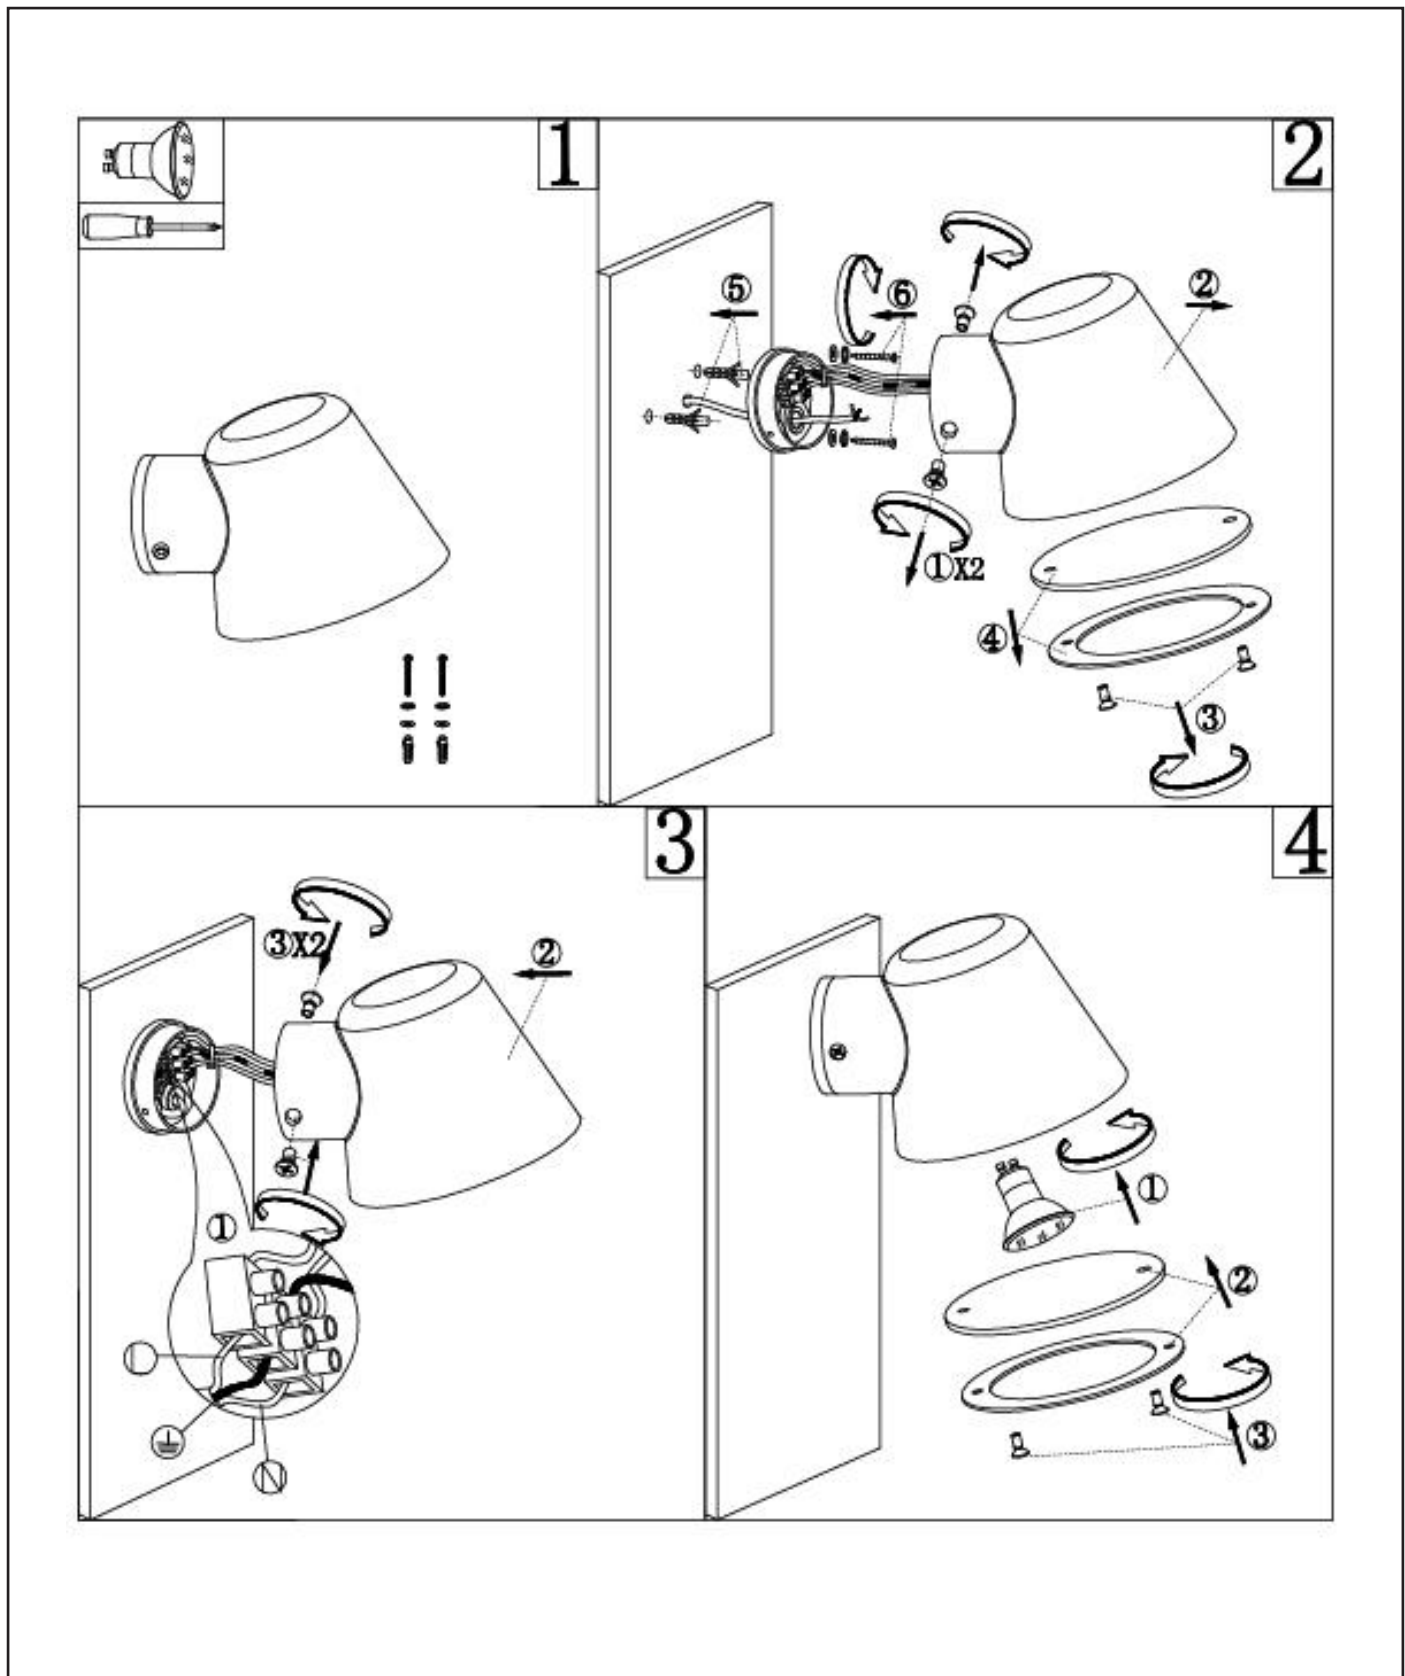

LUCIDE

Dit product bevat een lichtbron van energie-efficiëntieklasse A+
Ce produit contient une source lumineuse de classe énergétique A+
This product contains a light source of energy efficiency class A+
Dieses Produkt enthält eine Lichtquelle der Energieeffizienzklasse A+
Ten produkt zawiera ród o wiat a o klasie efektywno ci energetycznej A+