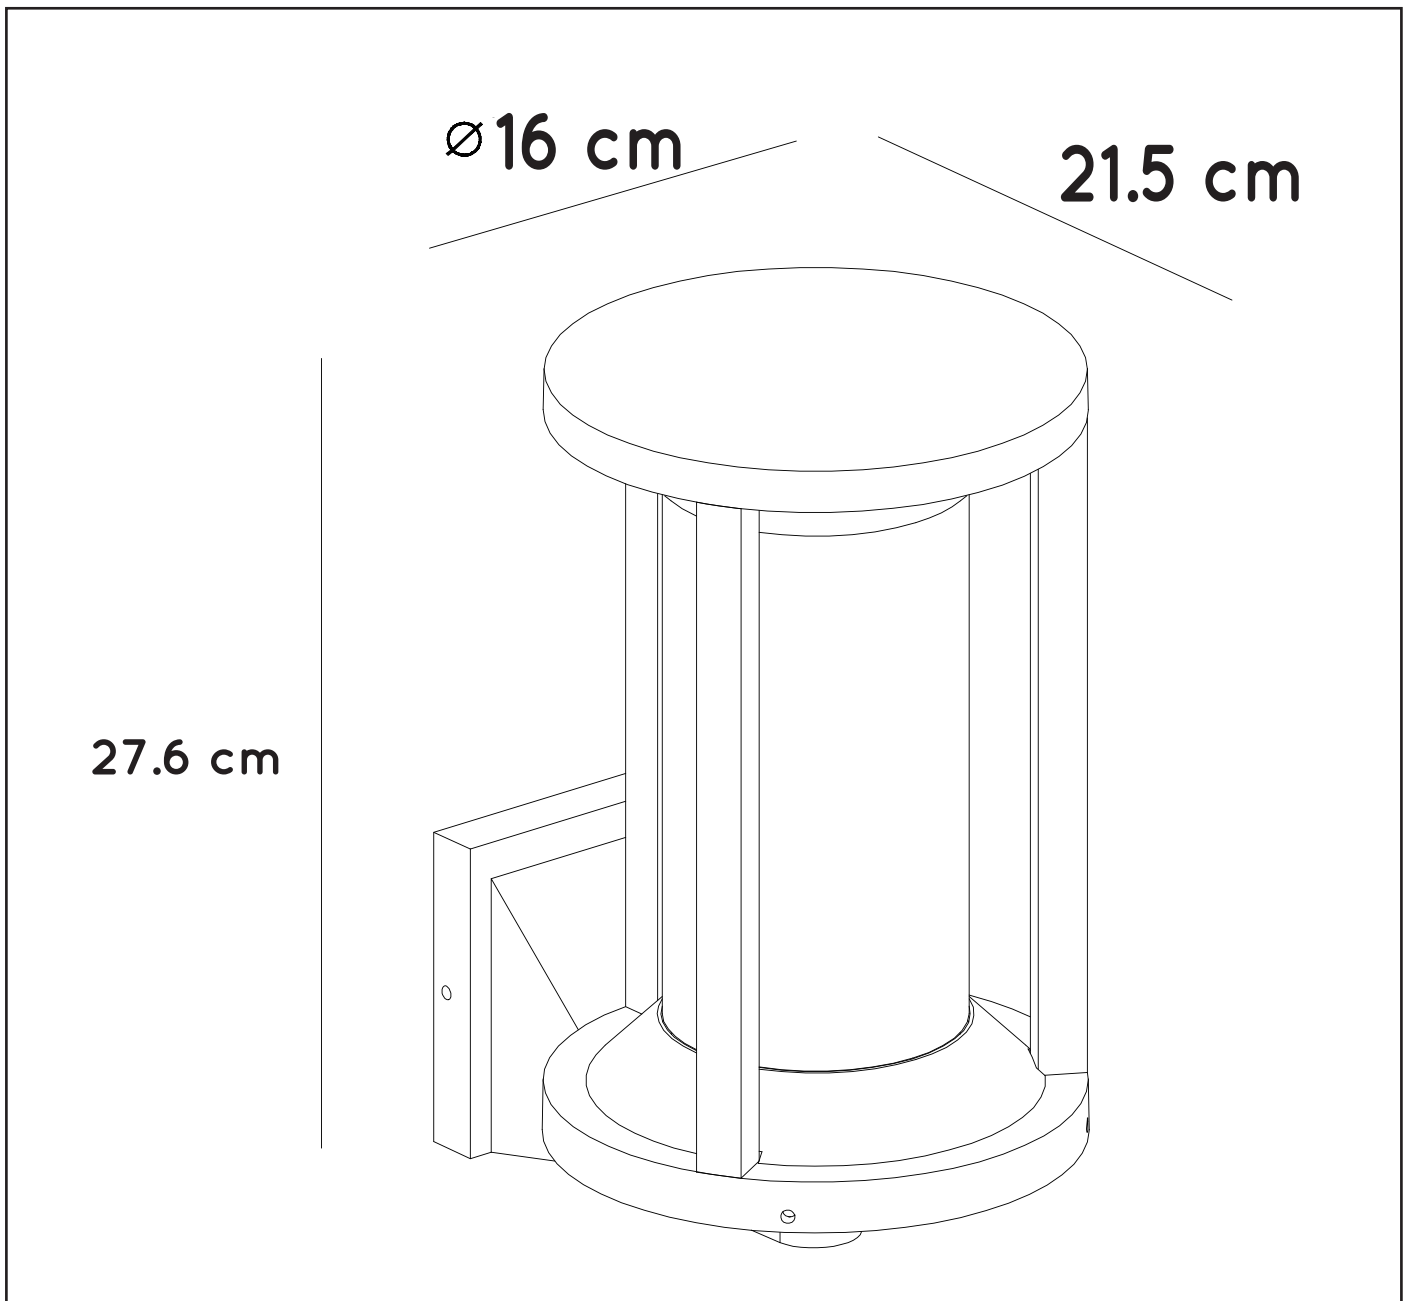

LUCIDE

GENERAL SPECIFICATIONS

**RECOMMENDED LUCIDE
LIGHT SOURCE**

49035/05/62

Light source dimmable : YES

Light source incl. : NO

General

Dimensions LxWxH : 16CM x 21.5CM x 27.6CM

Height minimum : 27.6CM

Height maximum : 27.6CM

Dimensions shade LxWxH :

Main material : Die-casting Aluminum

Ceiling rose material :

Color : BLACK

Style : Modern

Shape : As Shown

Weight : 1.3KG

Warranty : 2 years

Product specifications

Dimmable : NO

Light direction : Wall Light

Adjustable in height : No

Directional : Not Directional

Cable : No

www.lucide.com

CADIX

Item number : 15803/01/30
EAN code : 5 411212151896

For more specifications, dimensions please visit
www.lucide.com

LUCIDE

INSTALLATION DRAWING SPECIFICATIONS