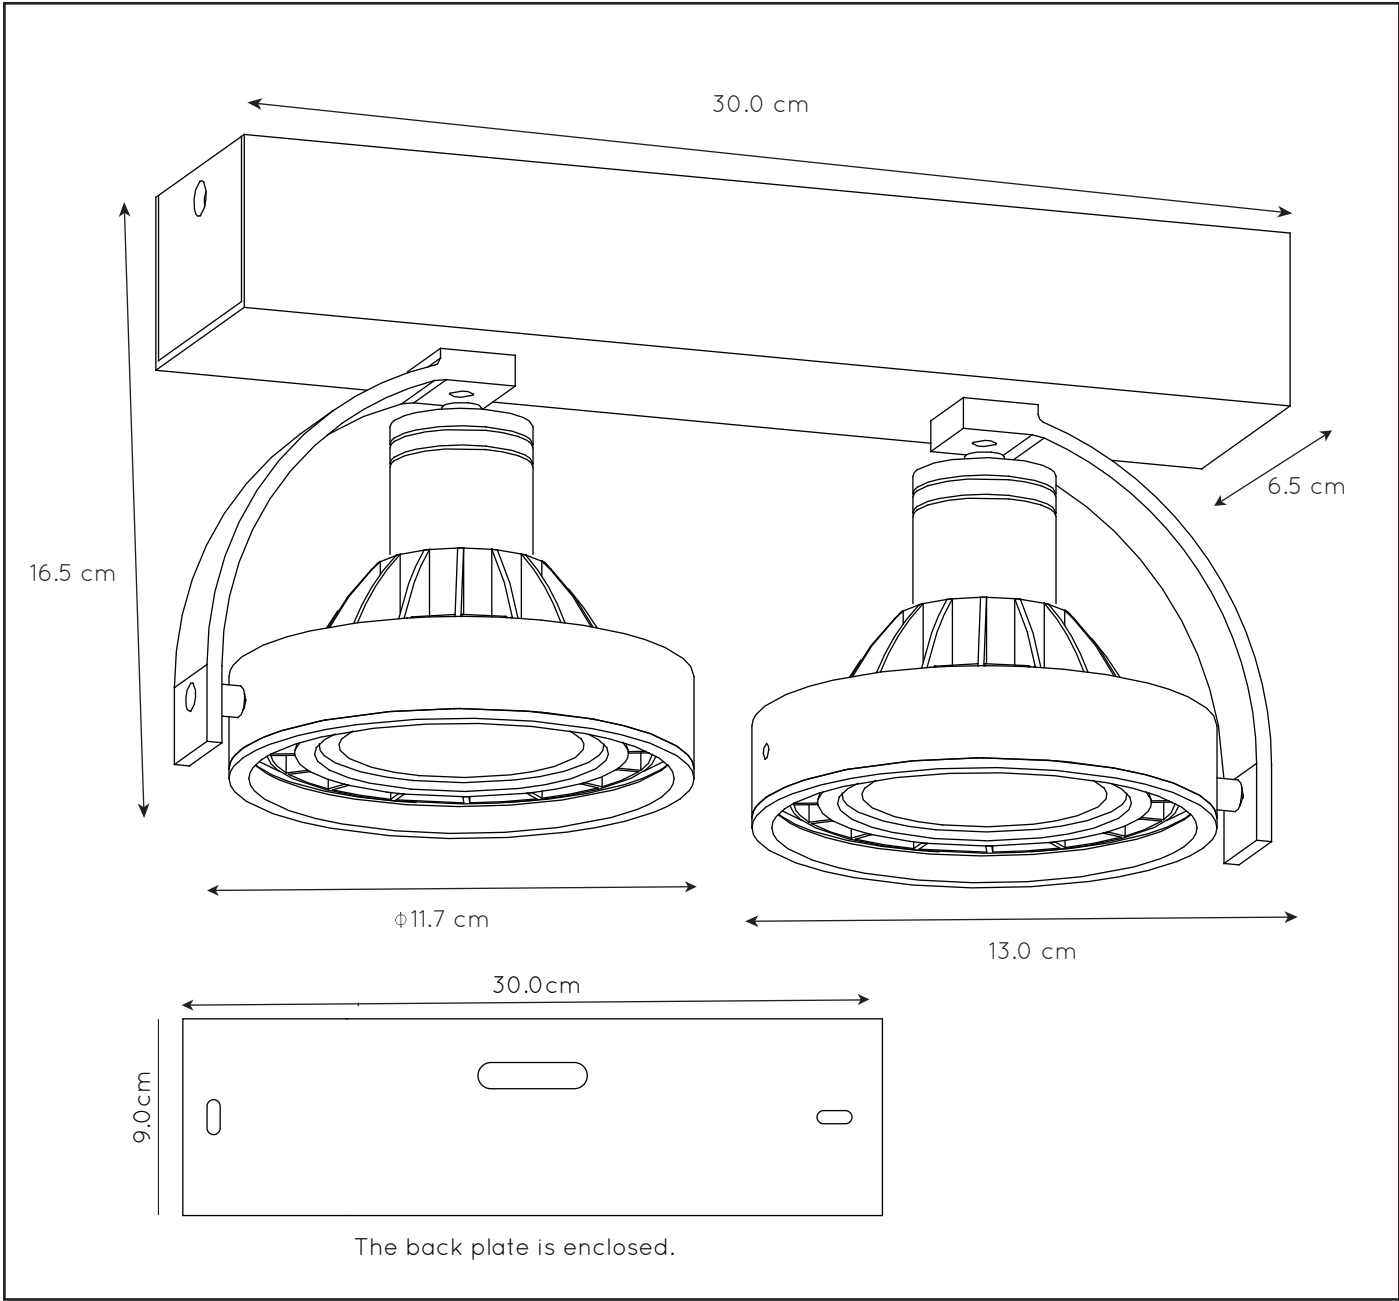

LUCIDE

GENERAL SPECIFICATIONS

RECOMMENDED LUCIDE LIGHT SOURCE

49041/12/30

Light source dimmable : Yes Dim to warm

Light source incl. : Yes

General

Dimensions LxWxH : 30.0 cm x 13.0 cm x 16.5 cm

Height minimum :

Height maximum : 16.5 cm

Dimensions shade LxWxH : 13.0 cm x 11.7 cm x 10.0 cm

Main material : Aluminium

Ceiling rose material : Metal

Color : Black

Style : Modern

Shape : Round

Weight : 1.25kg

Warranty : 2 years

Product specifications

Dimmable : Yes Dim to warm

Light direction : Around (Diffuse)

Adjustable in height : Not In Height Adjustable

Directional : Rotatable & Tilttable (360 Degrees)

Light source number : 2

Power requirements : 220-240V-50Hz

Bulb type & maximum wattage : GU10 Max.50W
(GU10 12W LED Incl.)

For more specifications of this product please visit

www.lucide.com

DORIAN

Item number : 22968/24/30
EAN code : 5411212221407