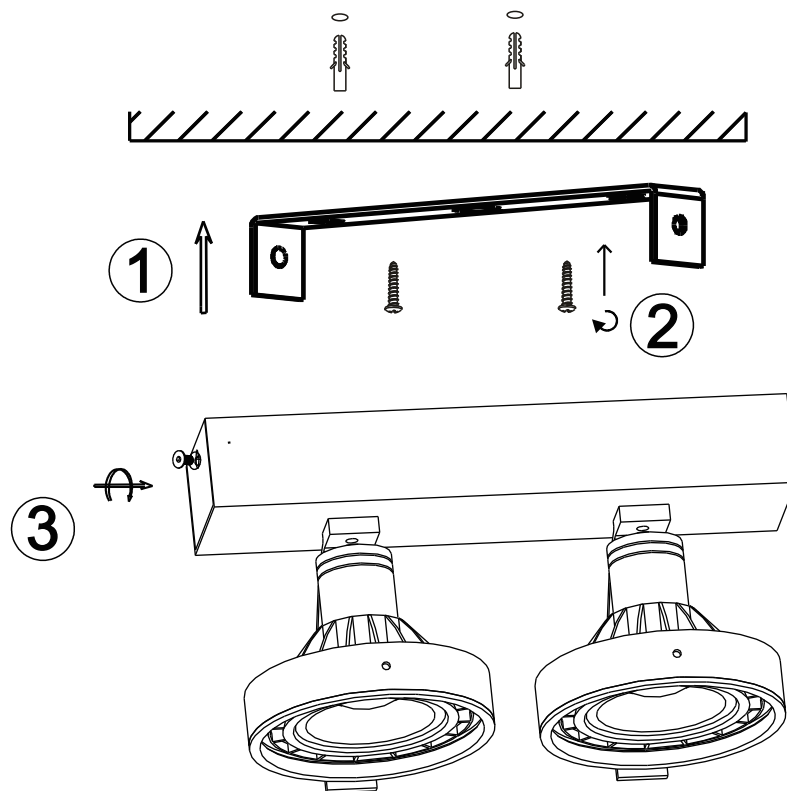

Electrical Supply

Dit product bevat een lichtbron van energie-efficiëntieklasse G (oude klasse A).
Ce produit contient une source lumineuse de classe énergétique G (ancienne classe A).
This product contains a light source of energy efficiency class G (old class A).
Dieses Produkt enthält eine Lichtquelle der Energieeffizienzklasse G (alte Klasse A).
Ten produkt zawiera ród o wiat a o klasie efektywno ci energetycznej G (stara klasa A).