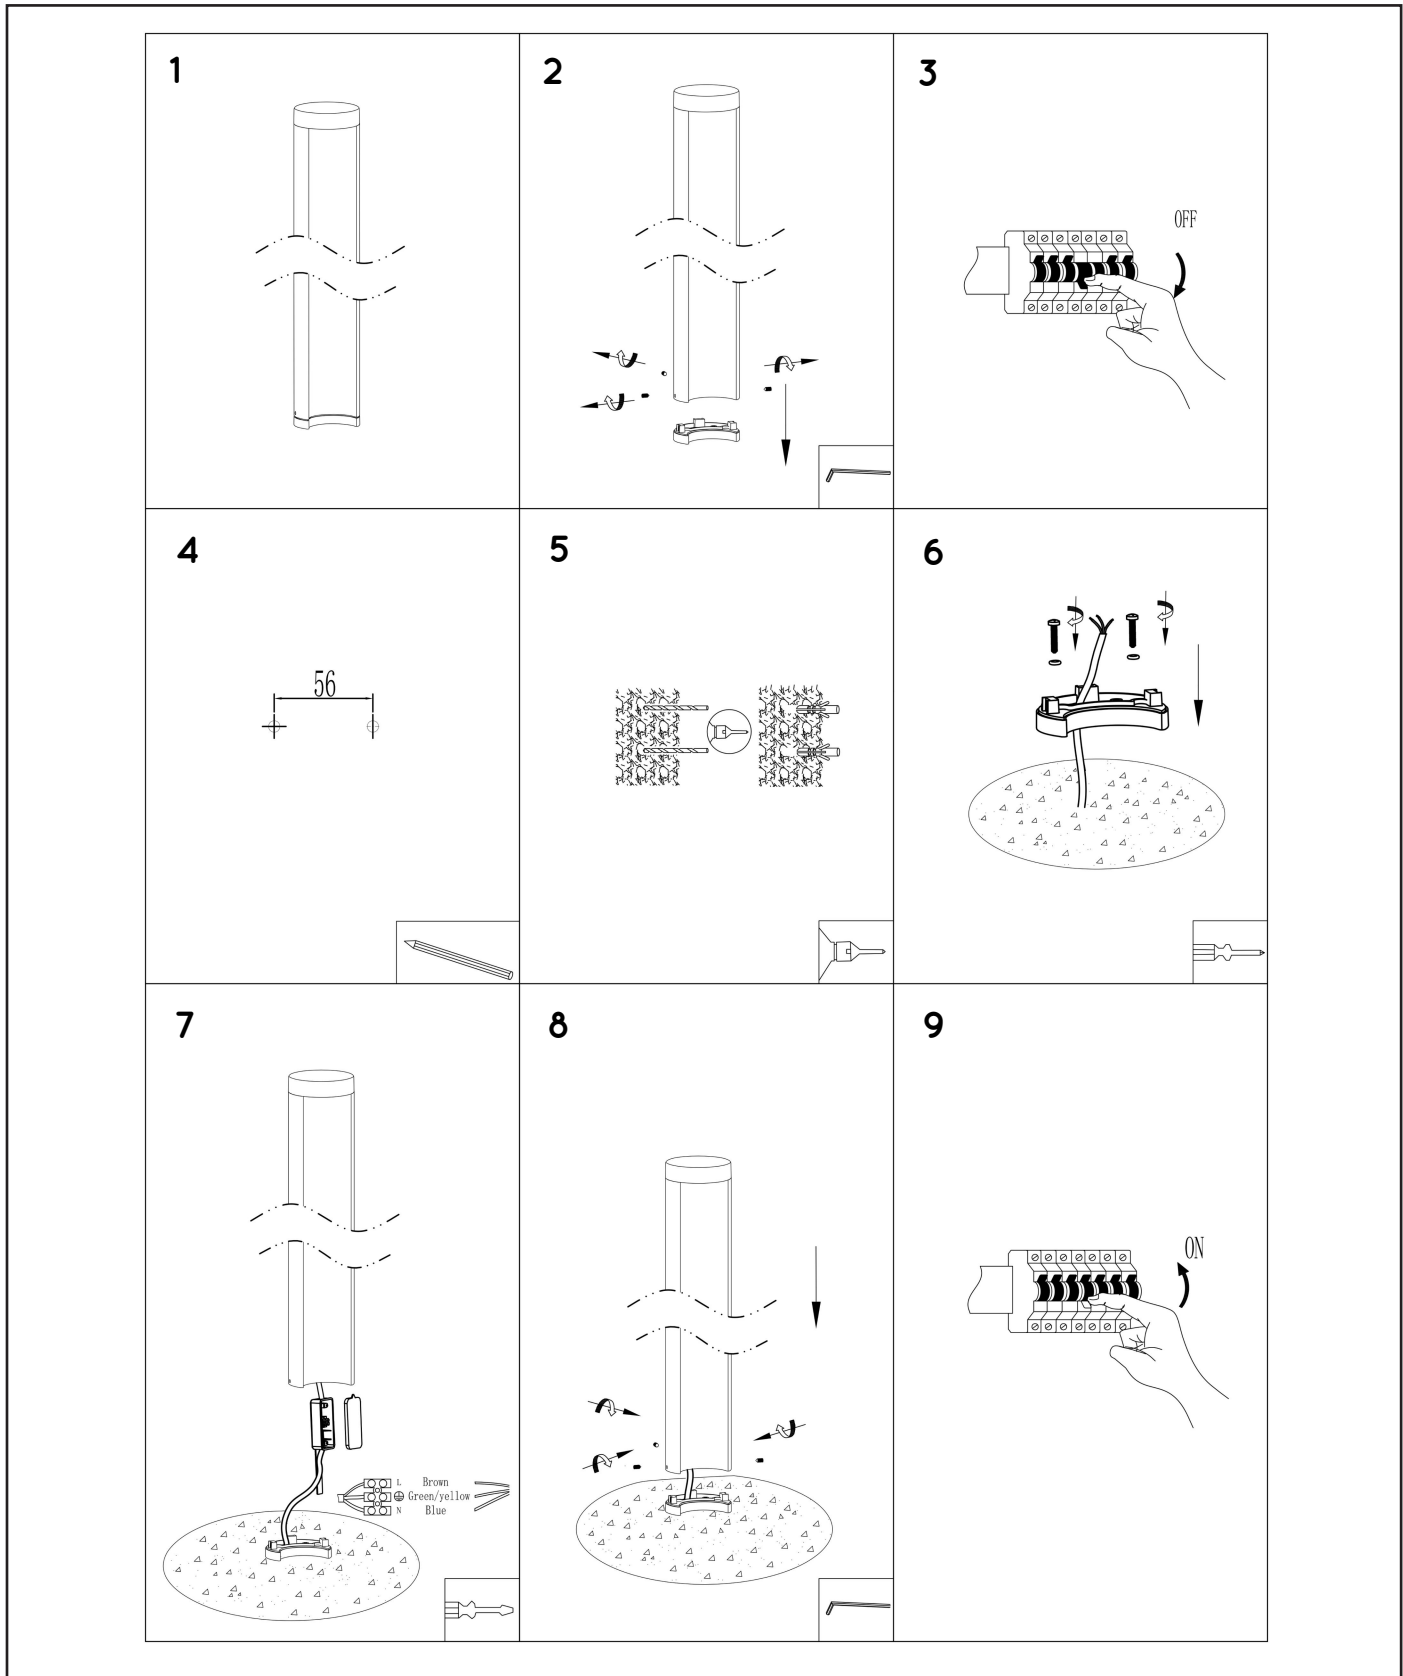

Dit product bevat een lichtbron van energie-efficiëntieklasse G
Ce produit contient une source lumineuse de classe énergétique G
This product contains a light source of energy efficiency class G
Dieses Produkt enthält eine Lichtquelle der Energieeffizienzklasse G
Ten produkt zawiera źródło światła o klasie efektywności energetycznej G