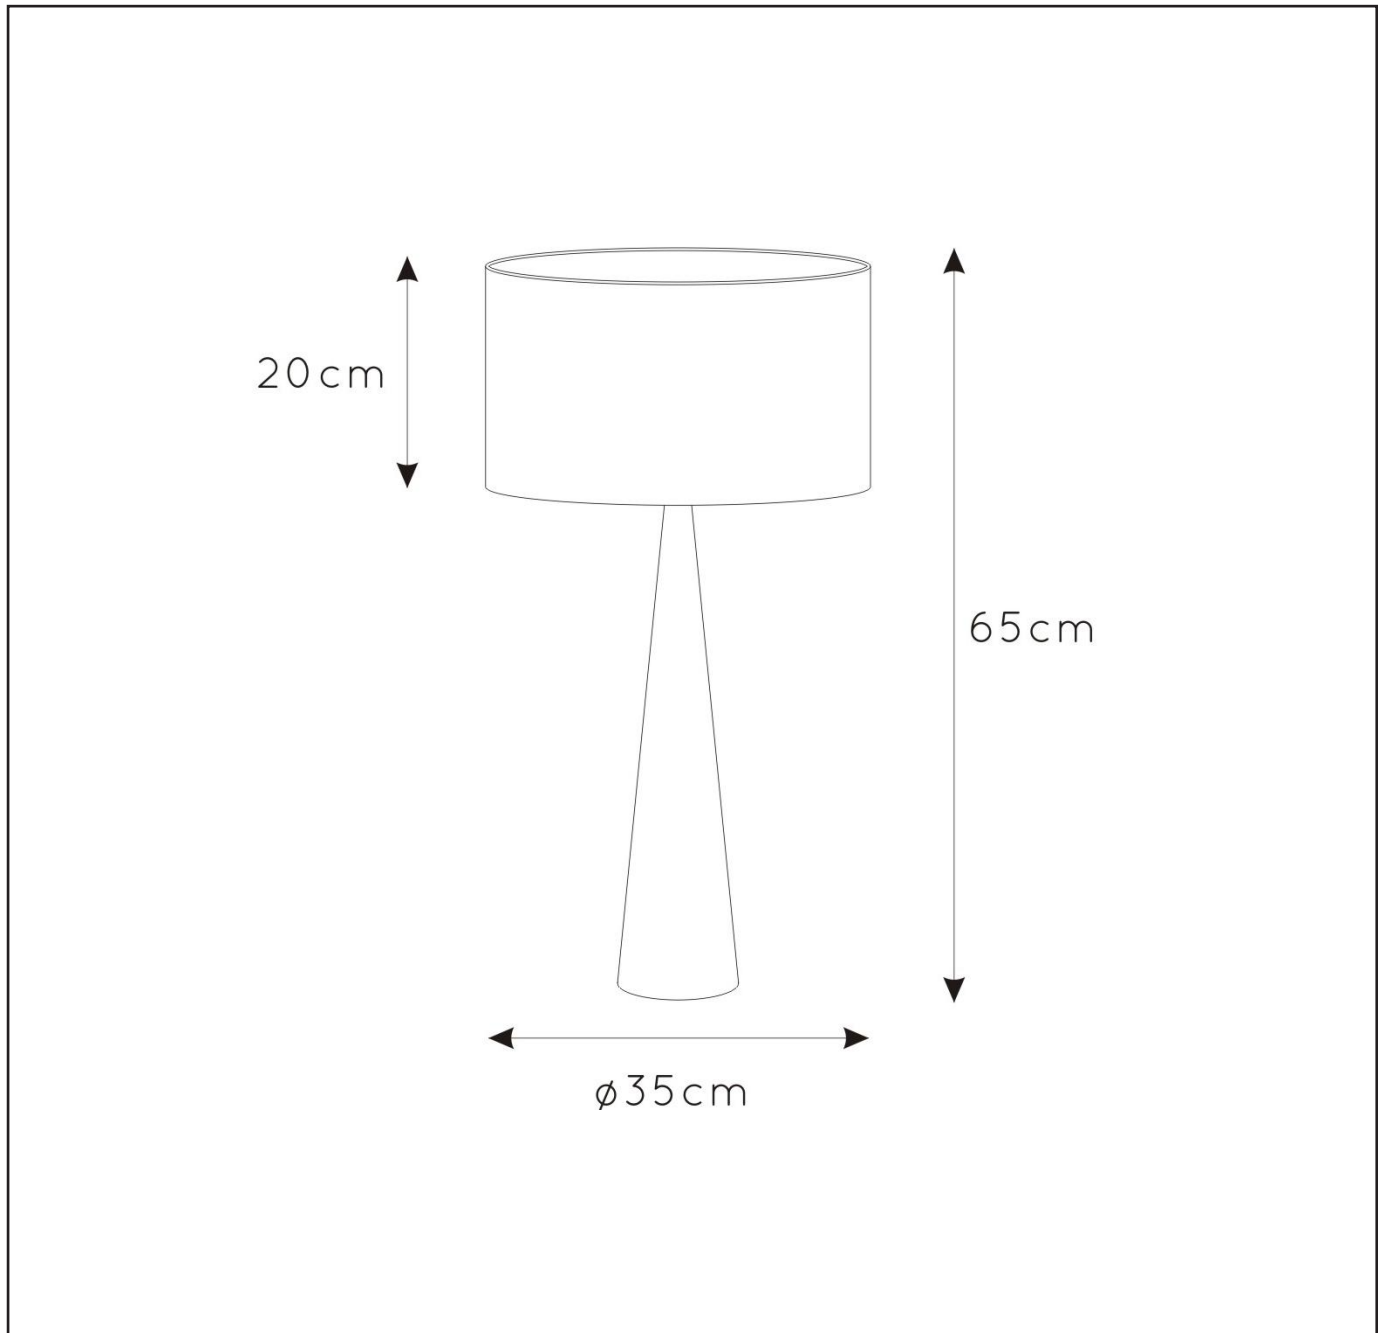

RECOMMENDED
LUCIDE LIGHT
SOURCE

49020/08/67
Light source dimmable : Yes
Light source incl. : No

General

Dimensions LxWxH : Ø 35cm x 65 cm
Height minimum : cm
Height maximum : 65cm
Dimensions shade LxWxH : Ø 35cm x 20 cm
Main material : Steel+wood veneer+woven fabric
Ceiling rose material :
Color : Nature wood with beige shade
Style : Modern
Shape : As shown
Weight : 2.5kg
Warranty : 2 years

Product specifications

Dimmable : No
Light direction :
Adjustable in height : No
Directional : No
Cable : Yes, Cable on product
Cable length : 200cm
Sensor : Without Sensor
Control : On/off Switch In The Cord
IP-Class : 20
Electric class : 2
Light source including ? : No
Lamp socket : E27
Light source number : 1
Power requirements : 220-240V~50Hz
Bulb type & maximum wattage : E27 max.60W

For more specifications of this product please visit

www.lucide.com

LUCIDE

TECHNICAL DRAWING & DIMENSIONS

CONOS

item number : 30594/81/72

EAN code : 5411212301338

For more specifications, dimensions please visit