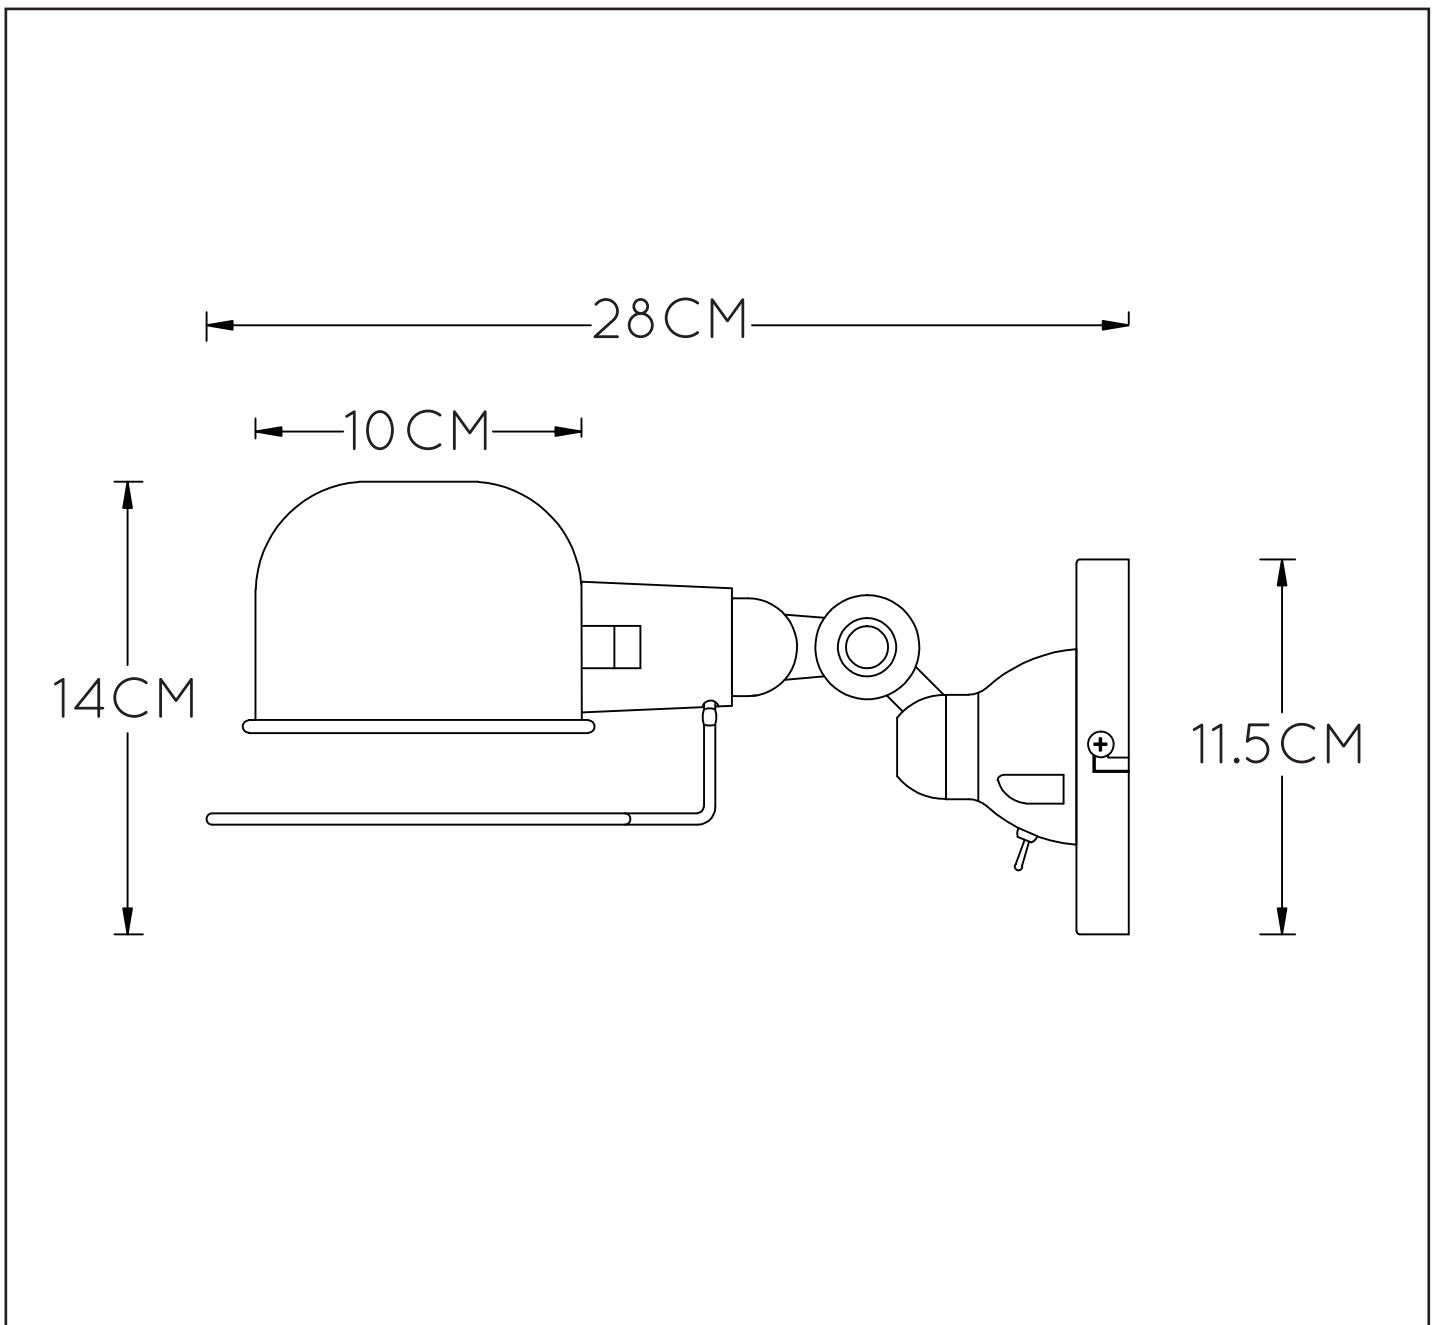

General

Dimensions LxWxH : 11.5 cm x 28.5 cm x 14 cm
Height minimum : -
Height maximum : -
Dimensions shade LxWxH : 10 cm x 10 cm x 7.7 cm
Main material : Metal
Ceiling rose material : Metal
Color : Rusty Brown
Style : Vintage
Shape : Bowl-shaped
Weight : 0.7kg
Warranty : 2 years

Product specifications

Dimmable : No
Light direction : Around (Diffuse)
Adjustable in height : No
(Before Installation)
Directional : Not Directional
Cable : Yes, Cable in Product
Cable length : -
Sensor : Without Sensor
Control : Light Switch Control
IP-Class : 20
Electric class : 1
Light source including? : No
Lamp socket : E14
Light source number : 1
Power requirements : 220-240V~50Hz
Bulb type maximum wattage : E14 - max.25W

For more specifications of this product please visit

www.lucide.com

LUCIDE

TECHNICAL DRAWING & DIMENSIONS

HONORÉ

Item number : 45252/01/97

EAN code : 5411212450371

For more specifications, dimensions please visit