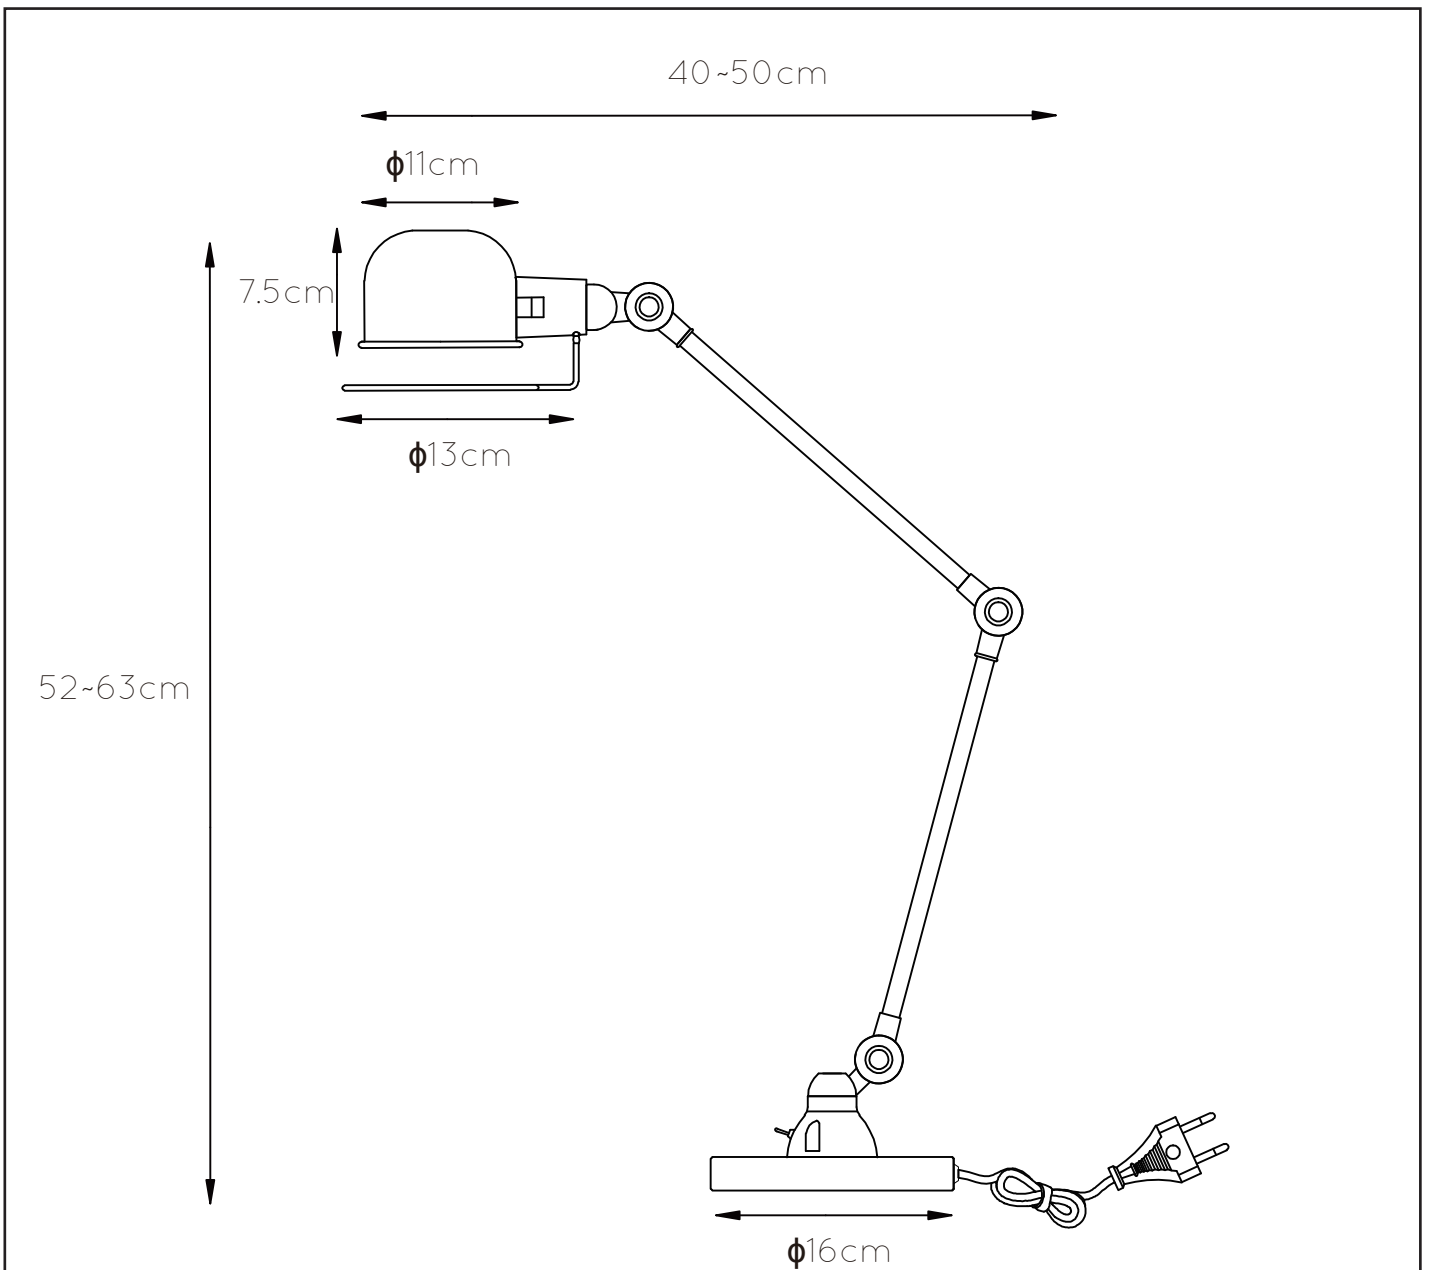

LUCIDE

TECHNICAL DRAWING & DIMENSIONS

HONORÉ

Item number : 45652/01/97

EAN code : 5411212450395

For more specifications, dimensions please visit

www.lucide.com