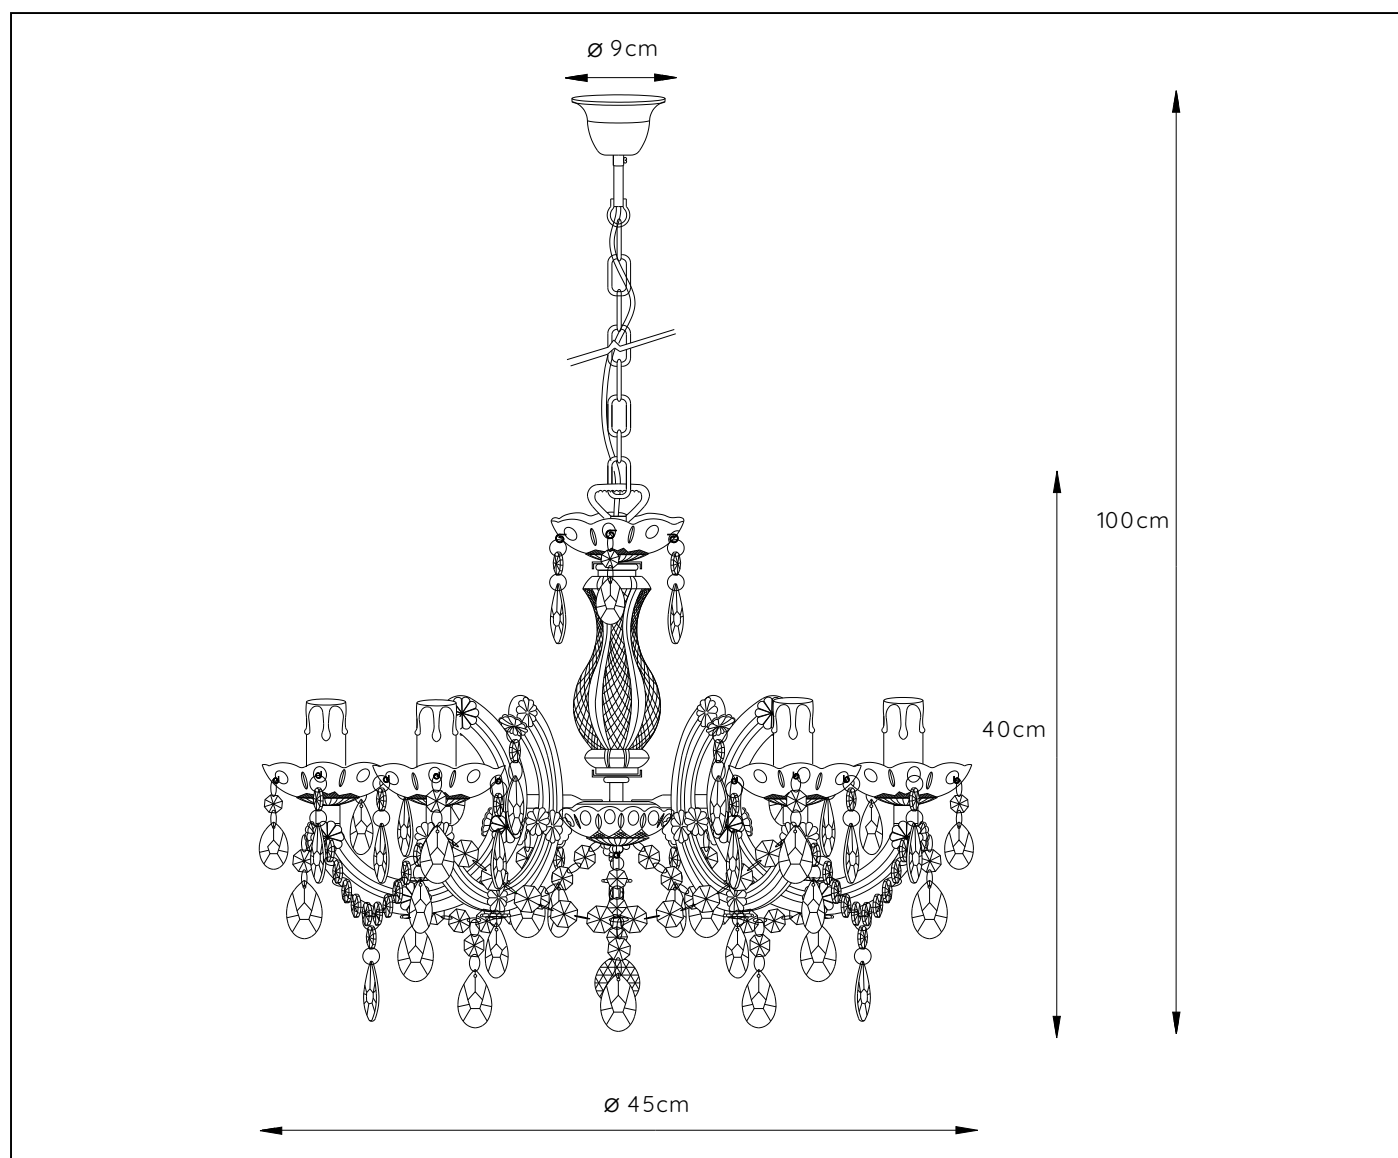

ARABESQUE

Itemnumber :78351/05/30

EAN code : 5411212780287

For more specifications, dimensions please visit

www.lucide.com