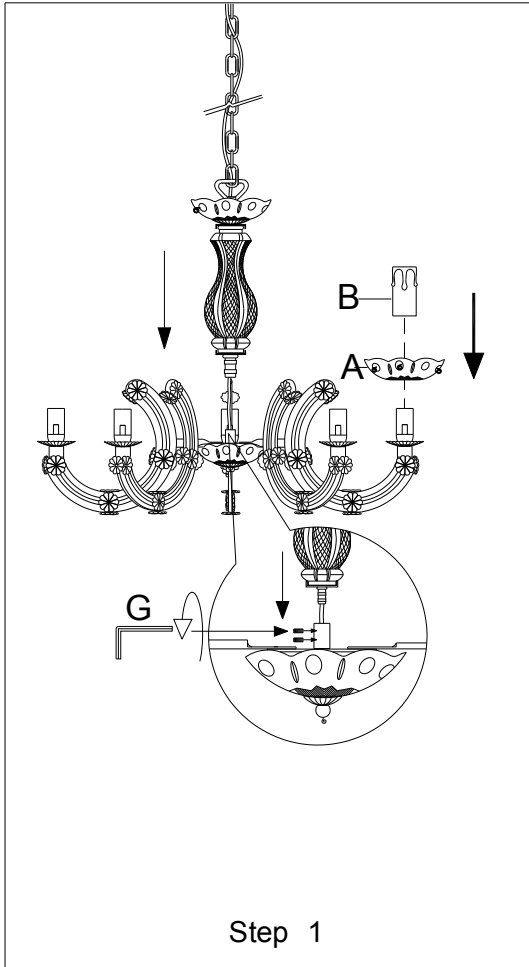

RECOMMENDED LUCIDE LIGHT SOURCE

49023/04/67

Light source dimmable : Yes

Light source incl. : No

General

Dimensions LxWxH : 45cm x 45cm x 100cm
Height minimum : 55cm
Height maximum : 100cm
Dimensions shade LxWxH : 45cm x 45cm x 40cm
Main material : Metal and acrylic
Ceiling rose material : Metal
Color :Black
Style : Modern
Shape : Oval
Weight : 1.65kg
Warranty : 2 years

Product specifications

Dimmable : Yes
Light direction : Around (Diffuse)
Adjustable in height : Adjustable in height(Before installation)
Directional : Not Directional
Cable : Yes,Cable On Product
Cable length : 45cm
Sensor : Without Sensor
Control : Light Switch Control
IP-Class : 20
Electric class : 1
Light source including ? : No
Lamp socket : E14
Light source number : 5
Power requirements : 220-240V~50Hz
Bulb type & maximum wattage : E14- max.40W

INSTALLATION DRAWING SPECIFICATION

NO	A	B	C	D	E	F	G
TYPE							
Q'TY	5	5	44	5	5	1	1