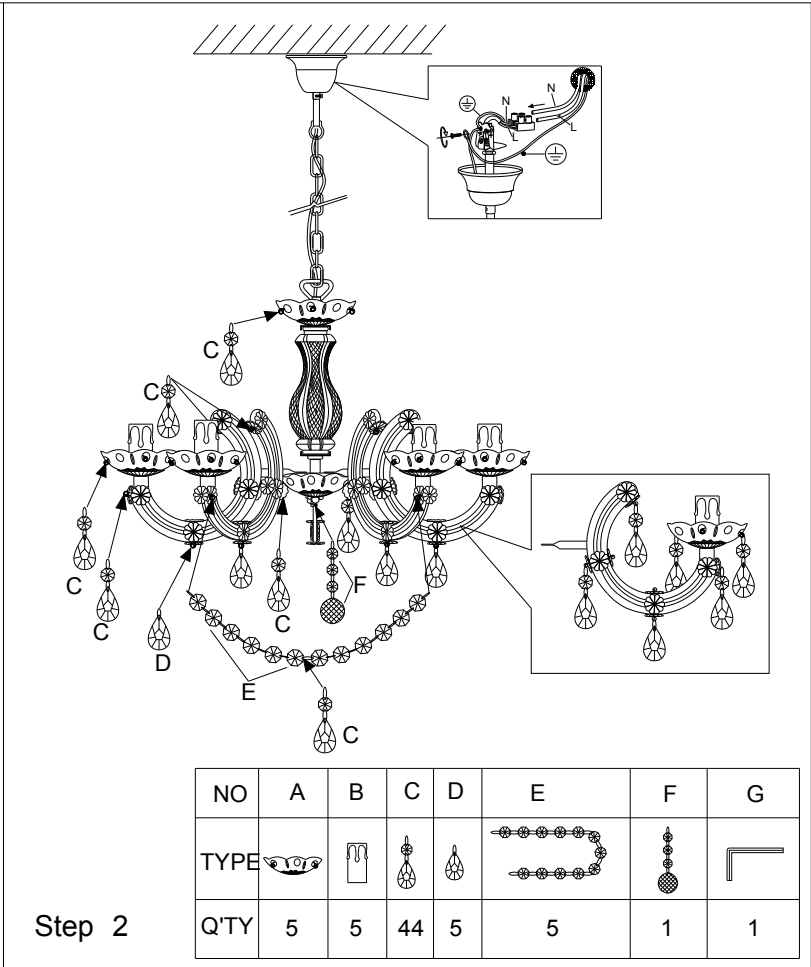

RECOMMENDED LUCIDE LIGHT SOURCE

49023/04/67

Light source dimmable : Yes

Light source incl. : No

General

Dimensions LxWxH : 45cm x 45cm x 100cm
Height minimum : 55cm
Height maximum : 100cm
Dimensions shade LxWxH : 45cm x 45cm x 40cm
Main material : Metal and acrylic
Ceiling rose material : Metal
Color :Black
Style : Modern
Shape : Oval
Weight : 1.65kg
Warranty : 2 years

Product specifications

Dimmable : Yes
Light direction : Around (Diffuse)
Adjustable in height : Adjustable in height(Before installation)
Directional : Not Directional
Cable : Yes,Cable On Product
Cable length : 45cm
Sensor : Without Sensor
Control : Light Switch Control
IP-Class : 20
Electric class : 1
Light source including ? : No
Lamp socket : E14
Light source number : 5
Power requirements : 220-240V~50Hz
Bulb type & maximum wattage : E14- max.40W

For more specifications of this product please visit

www.lucide.com

ARABESQUE

Itemnumber :78351/05/30

EAN code : 5411212780287

For more specifications, dimensions please visit

www.lucide.com

LUCIDE

INSTALLATION DRAWING SPECIFICATION

NO	A	B	C	D	E	F	G
TYPE							
Q'TY	5	5	44	5	5	1	1