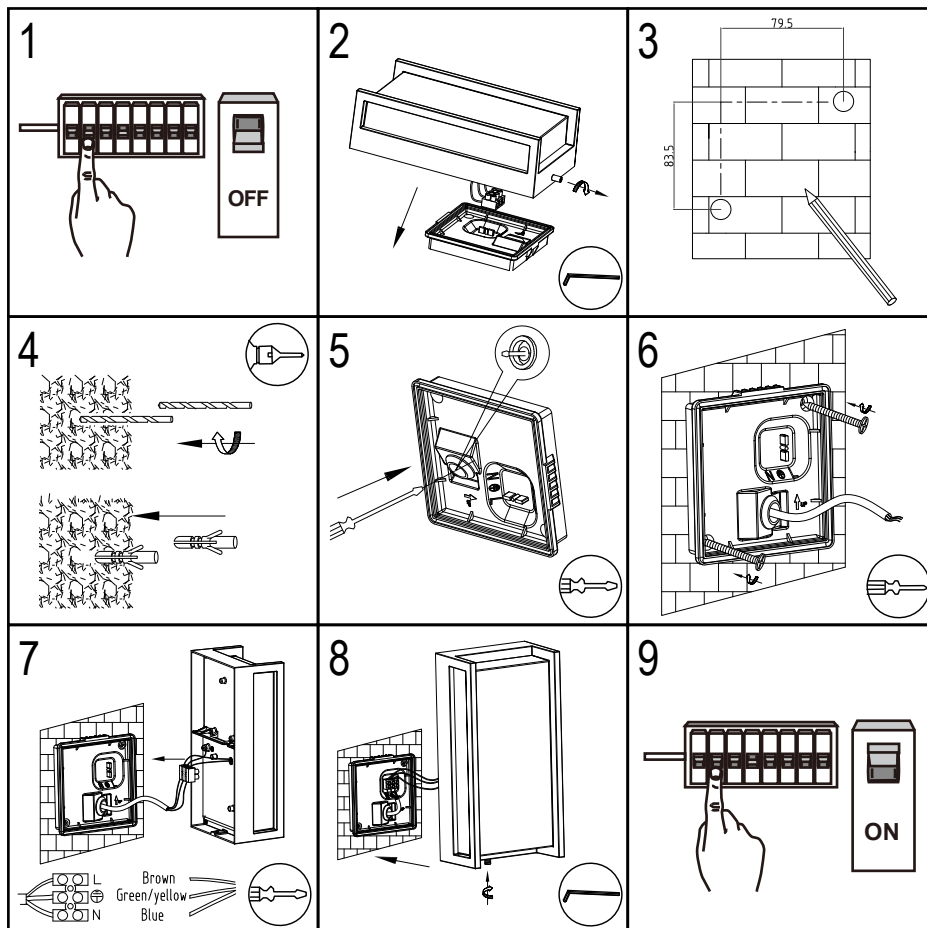

LUTEC

LUTEC Europe NV

Ruiterijschool 14
 B-2930 Brasschaat - Belgium
 +32 3 284 51 62
 info@lutec-europe.com
 www.lutec.com

www.lutec.com/services/global-network