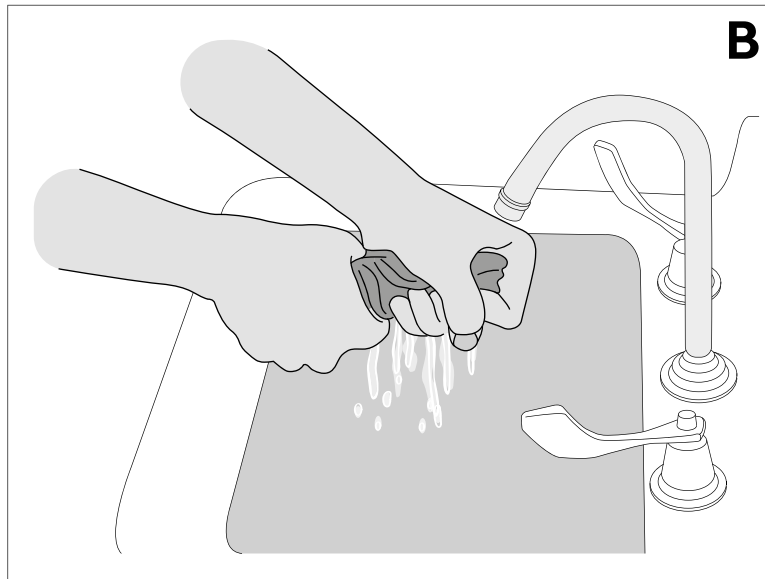

chemical agents

chemical agents

alcohol