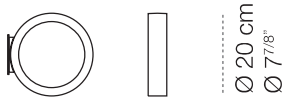

# Assolo parete | soffitto

20,4 cm  
8"

4,5 cm  
1 3/4"

Ø 20 cm  
Ø 7 1/8"

20,4 cm  
8"

9,2 cm  
3 5/8"

Ø 20 cm  
Ø 7 5/8"

luminaire	
materials	aluminium
environment	interiors
mounting location	wall/ceiling
emission	indirect light
weight	0,8 kg
voltage	230V
ballast	integrated electronic dimmable
dimming	phase-cut
insulation class	1
IP classification	IP20
certifications	CE
design	Luta Bettonica, 2013

light source	
source	LED
number of led	1
power	16W
luminous flux	1.300 lm
colour temperature	2.800K
CRI	≥ 80
energy label	

finish			
white cod 1520	black cod 1524	matt gold cod 1554	colour on demand monocolour
with round plate* white cod 1522	with round plate* black cod 1523	with round plate* matt gold cod 1555	
<b>junction box plate</b> white cod 1528	<b>junction box plate</b> black cod 1530	<b>junction box plate</b> matt gold cod 1558	<b>junction box plate</b> colour on demand monocolour