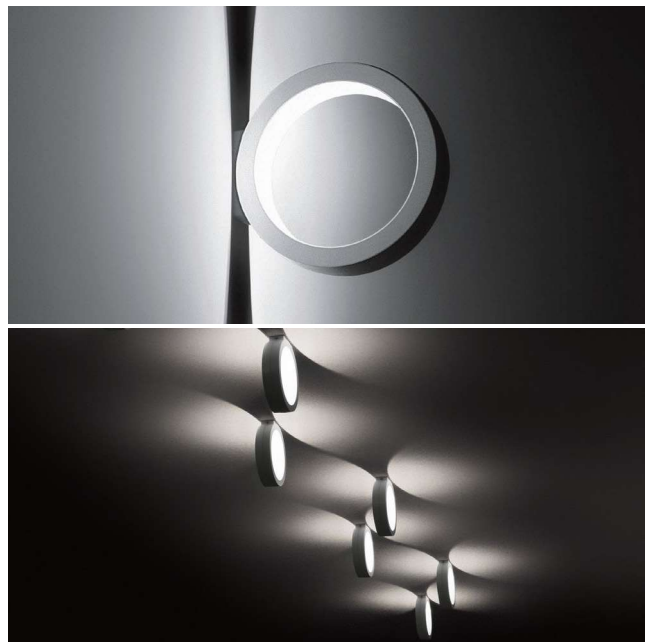

# Assolo parete | soffitto

20,4 cm  
8"

4,5 cm  
1 3/4"

Ø 20 cm  
Ø 7 1/8"

20,4 cm  
8"

9,2 cm  
3 5/8"

Ø 20 cm  
Ø 7 5/8"

luminaire	
materials	aluminium
environment	interiors
mounting location	wall/ceiling
emission	indirect light
weight	0,8 kg
voltage	230V
ballast	integrated electronic dimmable
dimming	phase-cut
insulation class	1
IP classification	IP20
certifications	CE
design	Luta Bettonica, 2013

light source	
source	LED
number of led	1
power	16W
luminous flux	1.300 lm
colour temperature	2.800K
CRI	≥ 80
energy label	

finish			
white cod 1520	black cod 1524	matt gold cod 1554	colour on demand monocolour
with round plate* white cod 1522	with round plate* black cod 1523	with round plate* matt gold cod 1555	
<b>junction box plate</b> white cod 1528	<b>junction box plate</b> black cod 1530	<b>junction box plate</b> matt gold cod 1558	<b>junction box plate</b> colour on demand monocolour