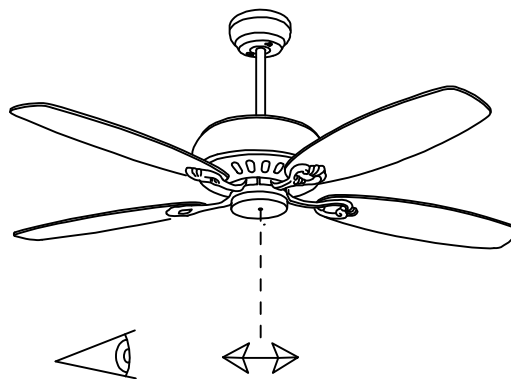

LED S-C4

30-4393

L max: 135mm / W max: 23W

Recommend TWIST OSRAM 23w

LED S-C4

ON

OK

ON