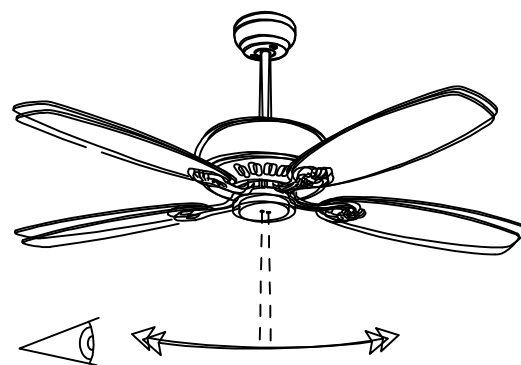

LED S-C4

30-4393

L max: 135mm / W max: 23W

Recommend TWIST OSRAM 23w

LED S-C4

ON

OK

ON