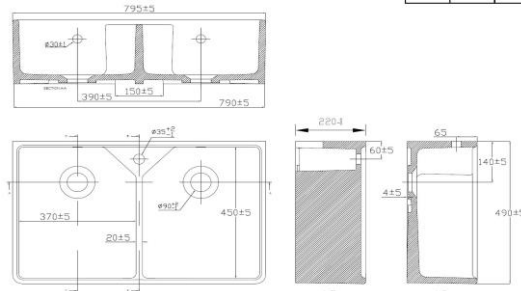

Product Specification Sheet

UK Product Code	Dublin DB Ceramic sink
Cross Reference Code	5774C003-7205

Specification

Description	Double Belfast Ceramic Sink
Colour	White
Finish	Glazed ceramic
No. Of Bowls	2
Fitting Methods	Undermount & freestanding options
Waste Kit Included	2 Waste Kits included for each bowl
Clips & Seals Included	Not needed
Waste Specifications	90mm BSW
Overflow	
Tap Hole Cover	N/A
Tap Hole Size	35 mm
Warranty	10 years manufacturing on ceramic / 1 year parts warranty (Waste kit & overflow)
Template	No
Sink Dimensions (mm)	795 x 490
Bowl Dimensions (mm)	370 x 450 + 370 x 450
Cut Out Size (mm)	
Product Weight (kg)	37.6 kg
Packed Weight (kg)	40.6 kg
Packed Dimensions (mm)	
Corner Radius	
Pallet Qty	8 pieces per pallet