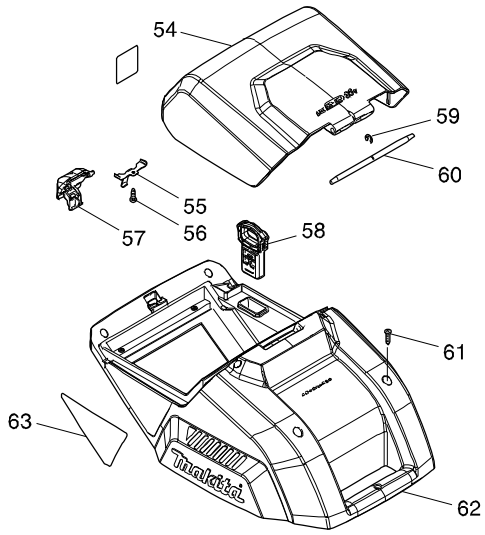

Model No. DLM460 460MM CORDLESS LAWN MOWER

Model No. DLM460 460MM CORDLESS LAWN MOWER

Model No. DLM460 460MM CORDLESS LAWN MOWER