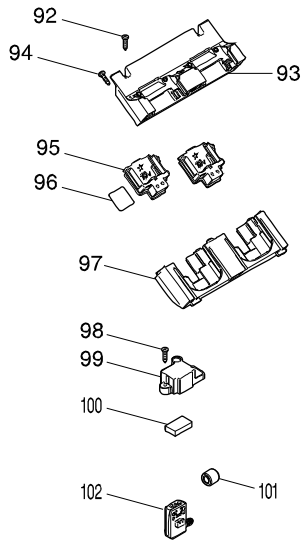

Model No. DLM460 460MM CORDLESS LAWN MOWER

Model No. DLM460 460MM CORDLESS LAWN MOWER

Model No. DLM460 460MM CORDLESS LAWN MOWER