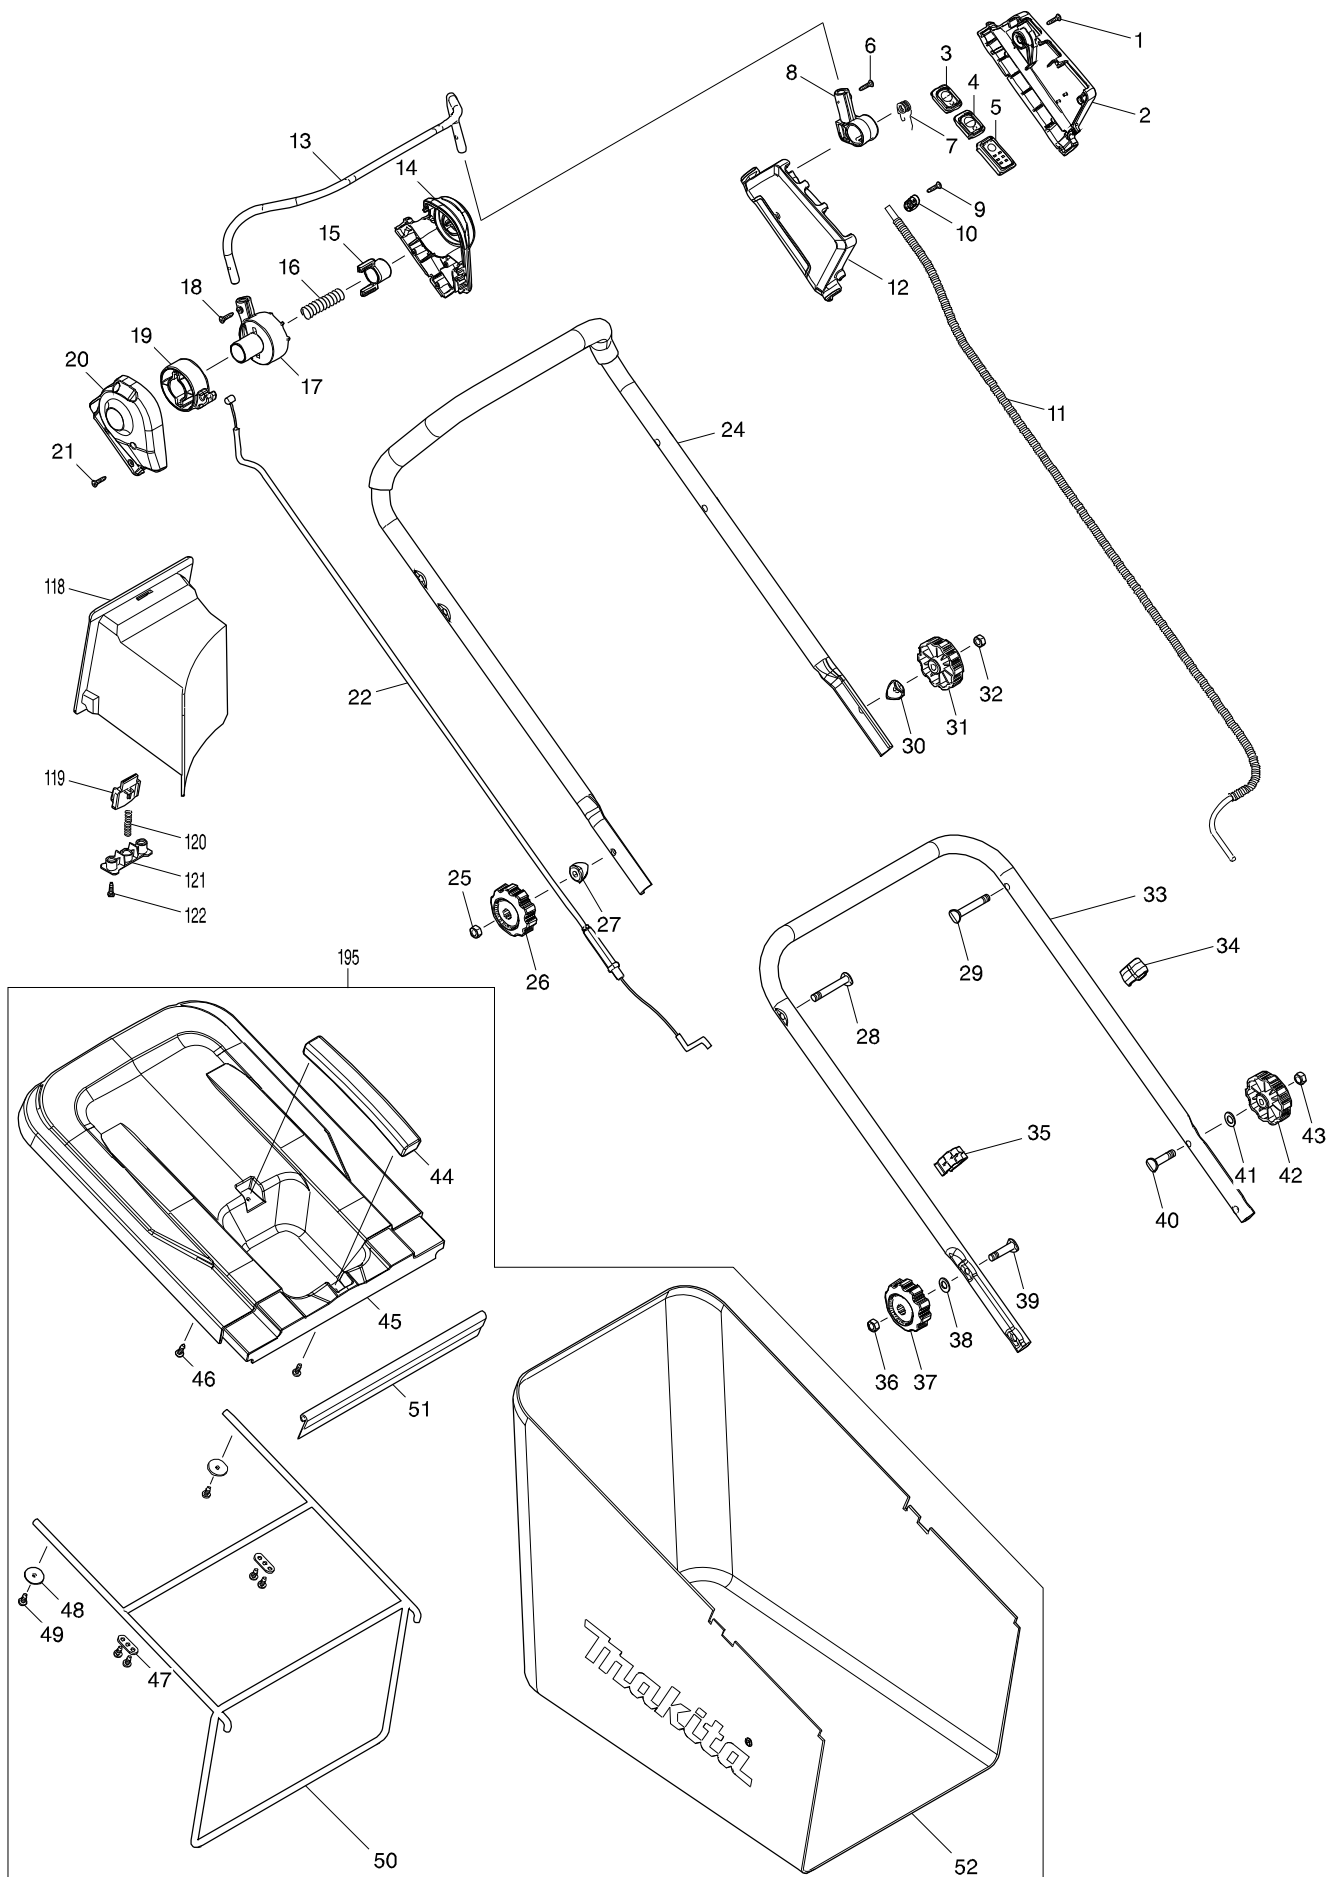

Model No. DLM460 460MM CORDLESS LAWN MOWER

Model No. DLM460 460MM CORDLESS LAWN MOWER

Model No. DLM460 460MM CORDLESS LAWN MOWER