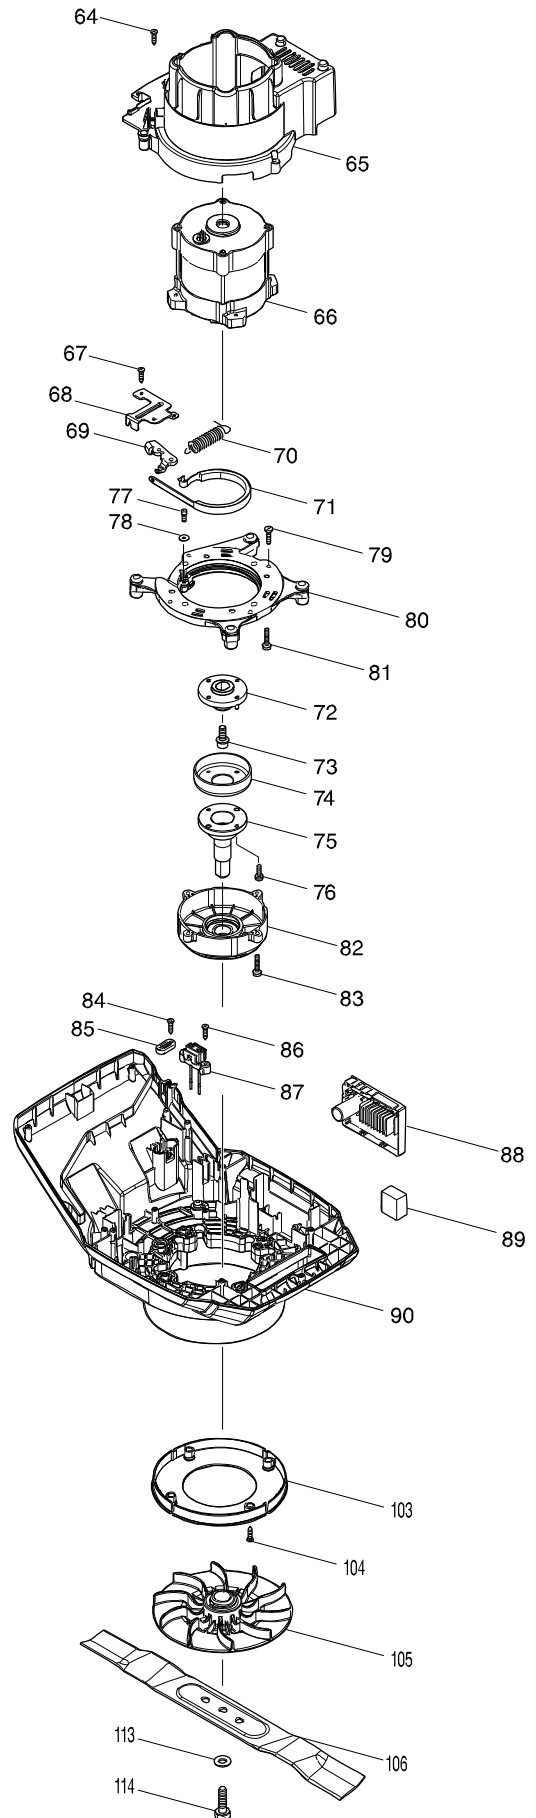

Model No. DLM460 460MM CORDLESS LAWN MOWER

Model No. DLM460 460MM CORDLESS LAWN MOWER

Model No. DLM460 460MM CORDLESS LAWN MOWER